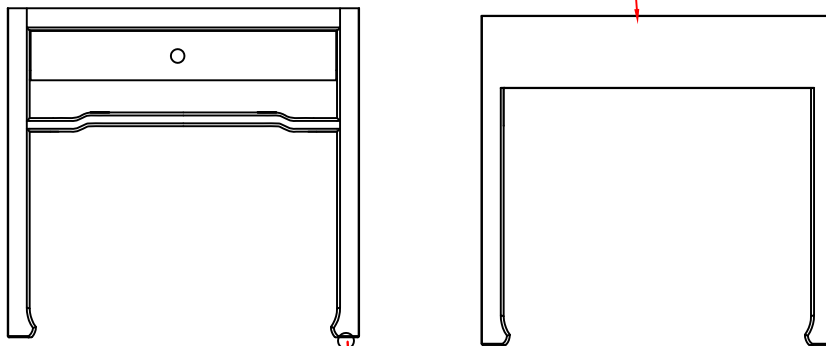

ASSEMBLY INSTRUCTION

ITEM: 6015-90015--02 One-Drawer Nightstand
 6015-90015--80 One-Drawer Nightstand
 6015-90015--89 One-Drawer Nightstand

Thank you for purchasing this quality product. Be sure to unpack carefully looking for small parts which may have come loose during shipment.
 Read all instruction and study the drawing carefully before starting the assembly process.

HARDWARE PACK

NO.	DRAWING	DESCRIPTION	SIZE	Q'TY
A		Anti - Tip Kit		1PC

Tipping Restraint

A
 Anti-tip kit is included for use. We recommend installing for safety reason

STEP 1

Adjust Leveler if needed to level case on uneven floor.