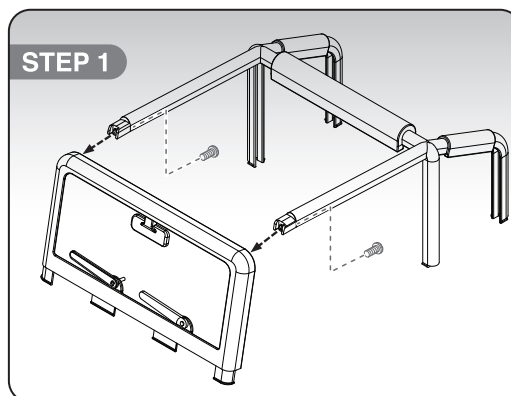

Sophia's[®]

3+

4x4 BEACH CRUISER VEHICLE

ASSEMBLY INSTRUCTION

Snap the windshield and roll bar frame into the car as shown in picture.

NOTE:

- 1 Assembly must be performed by an adult.
- 2 This is not a ride-on toy for children.

WARNING:
CHOKING HAZARD - Small parts.
Not for children under 3 yrs.

ITEM CODE : LA-V
MADE IN CHINA
Actual Colors and Products May Vary.