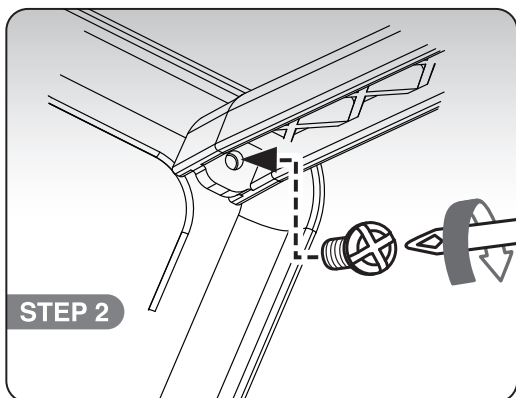

Sophia's[®]

3+

4x4 BEACH CRUISER VEHICLE

ASSEMBLY INSTRUCTION

Snap the windshield and roll bar frame into the car as shown in picture.

NOTE:

- 1 Assembly must be performed by an adult.
- 2 This is not a ride-on toy for children.

WARNING:
CHOKING HAZARD - Small parts.
Not for children under 3 yrs.

ITEM CODE : LA-V
MADE IN CHINA
Actual Colors and Products May Vary.