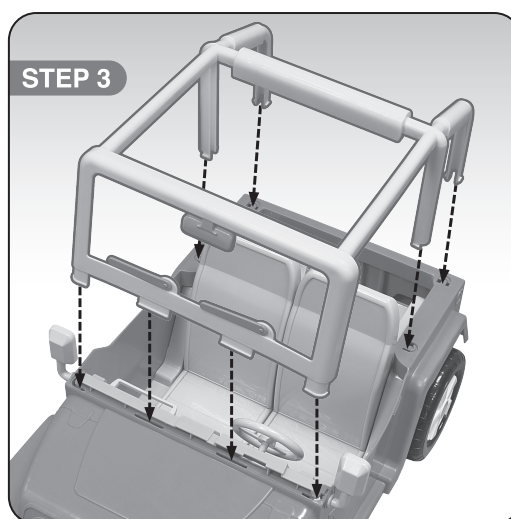

Sophia's[®]

3+

4x4 BEACH CRUISER VEHICLE

ASSEMBLY INSTRUCTION

Snap the windshield and roll bar frame into the car as shown in picture.

NOTE:

- 1 Assembly must be performed by an adult.
- 2 This is not a ride-on toy for children.

WARNING:
CHOKING HAZARD - Small parts.
Not for children under 3 yrs.

ITEM CODE : LA-V
MADE IN CHINA
Actual Colors and Products May Vary.