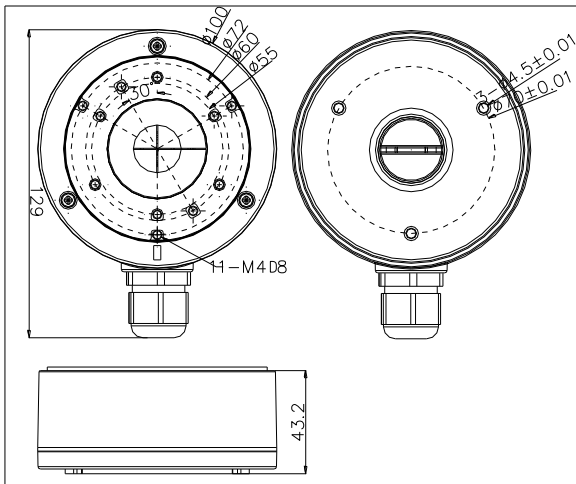

DS-1280ZJ-XS

Junction Box for Dome(Bullet) Camera

Features:

- Aluminum alloy material with surface spray treatment
- Cable hole on bracket makes the feature better

Dimension:

Note: The actual bracket may vary from the picture above.

Order Model:

DS-1280ZJ-XS

Parameter:

Model	DS-1280ZJ-XS
Parameters	Junction Box for Dome(Bullet) Camera
Appearance	Hikvision White
Material	Aluminum Alloy
Dimension	Φ 100 x 43.2 x 129mm
Weight	320g

Notice:

- The bracket should be installed on flat wall
- Waterproof rubber is necessary for outdoor application
- The wall must be capable of supporting over 3 times as much as the total weight of the camera and the mount.
- The maximum load capacity of the bracket is 4.5KG