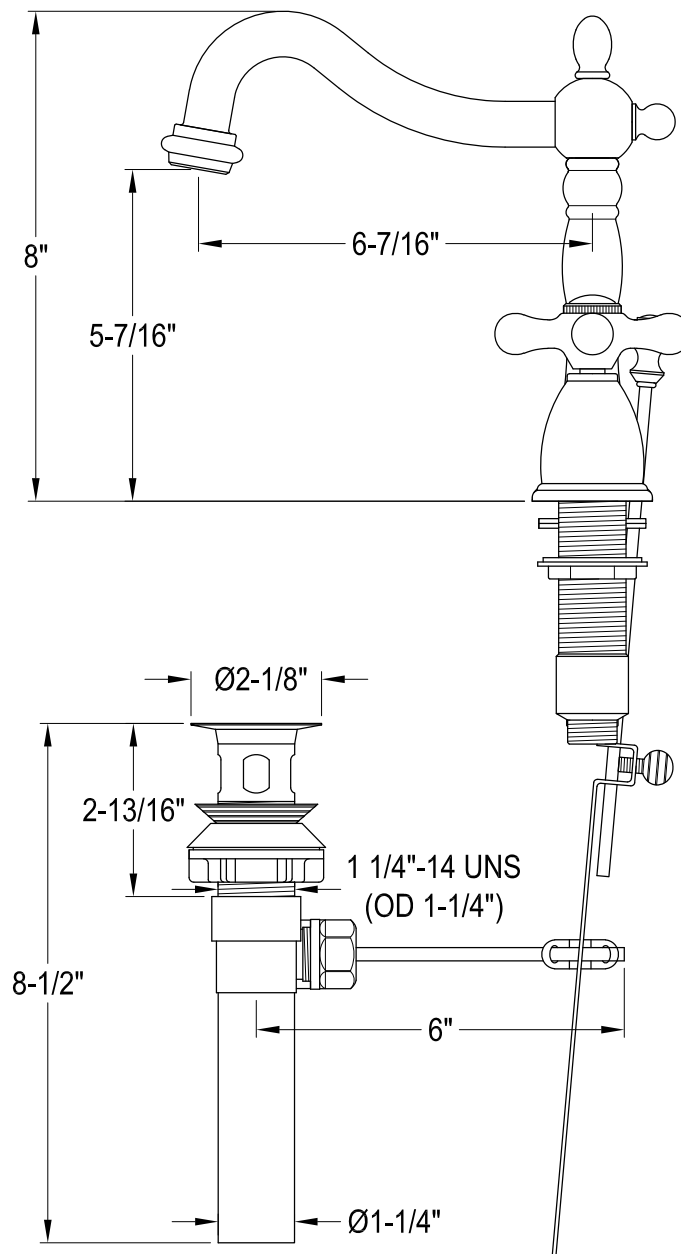

# CKVPB3622M81

Widespread Lavatory Faucet With Retail Pop-Up

# CKVPB3622M81,7

Plumbing Sink Trim Kit with P-Trap

# CKVPB3622M81,7

Brass Pop-Up with Overflow, 22 Gauge