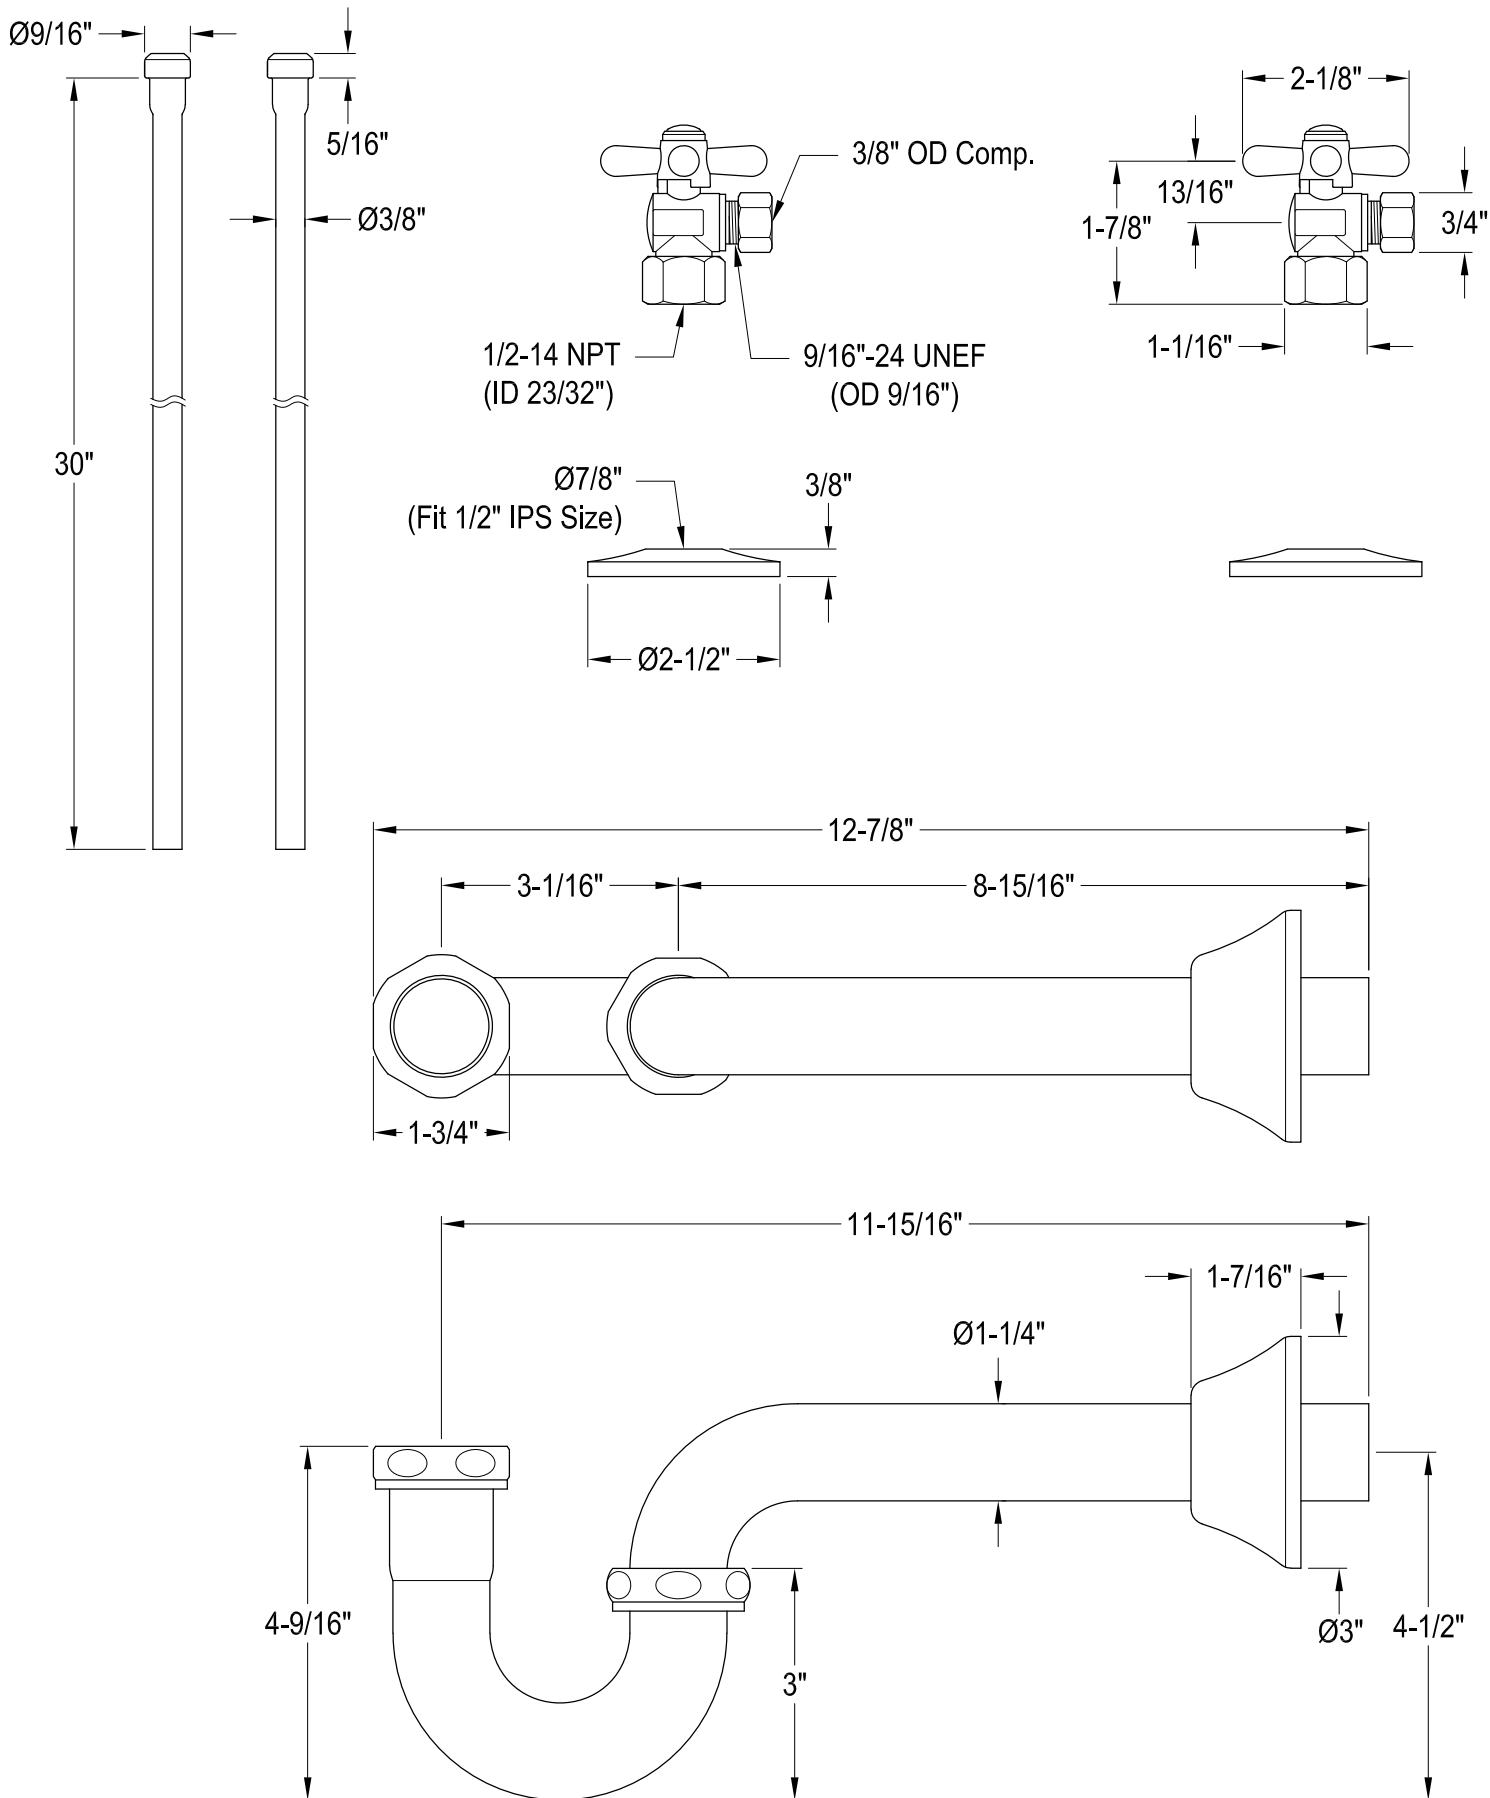

# CKVPB3622M81

Widespread Lavatory Faucet With Retail Pop-Up

# CKVPB3622M81,7

Plumbing Sink Trim Kit with P-Trap

# CKVPB3622M81,7

Brass Pop-Up with Overflow, 22 Gauge