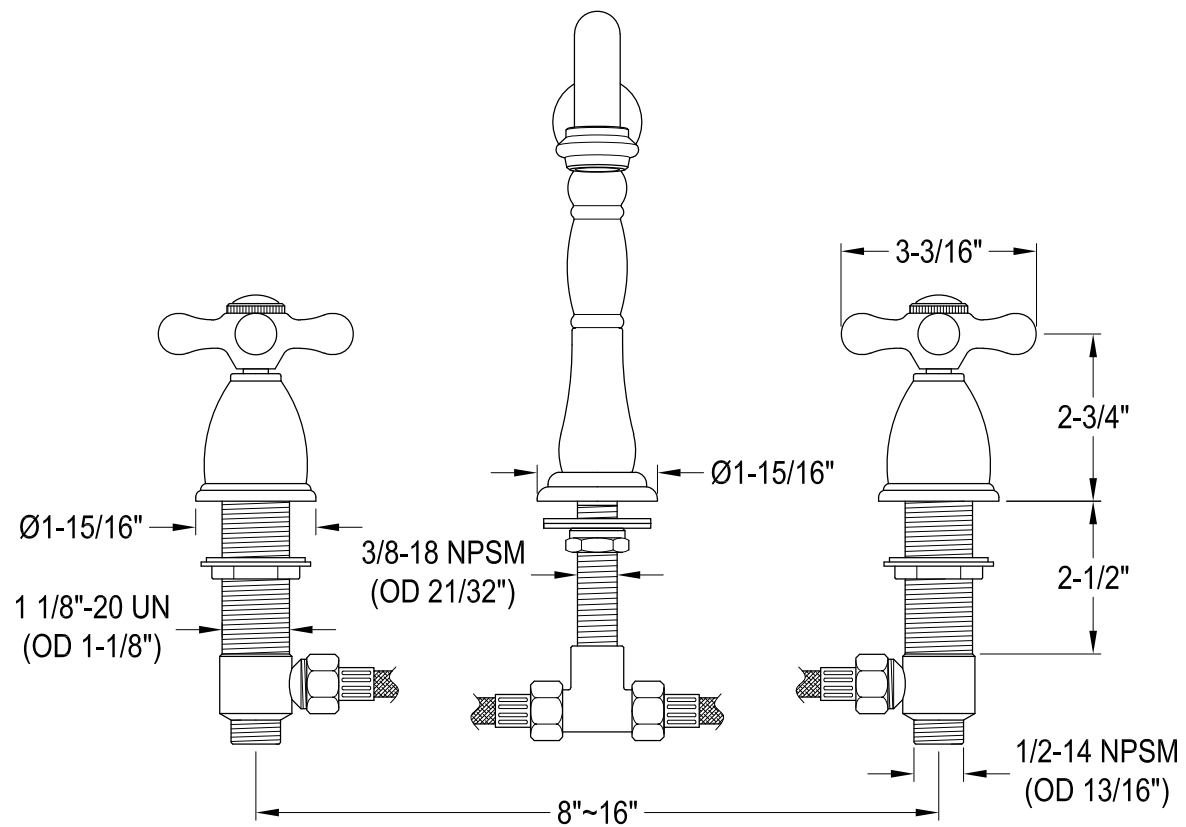

# CKVPB3622M81

Widespread Lavatory Faucet With Retail Pop-Up

# CKVPB3622M81,7

Plumbing Sink Trim Kit with P-Trap

# CKVPB3622M81,7

Brass Pop-Up with Overflow, 22 Gauge