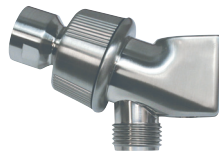

# Shower Accessories

Delta® offers a variety of handshower mount and diverter solutions, including:

- Adjustable Supply Elbow Mounts, which require fewer holes for installation and offer a swivel pivot so you can direct water right where you need it.
- Flip Lever 3-Way Diverters, which let you switch between showerhead and handshower with the flip of a lever. Or click both at the same time for a drenching, full-body shower experience.

# Shower Accessories

**WALL MOUNT**  
U3001-WH-PK  
*Adhesive or Concealed Installation Screws*  
Shown in White

**ADJUSTABLE SHOWER**  
**ARM MOUNT**  
U3401-SS-PK  
*Shown in Brilliance® Stainless*

**ADJUSTABLE WALL MOUNT**  
U4005-PK  
*Concealed Installation Screws*  
Shown in Chrome

**PIN WALL MOUNT**  
U9501-PK  
*All-Brass Construction*  
Shown in Chrome

**PIN WALL MOUNT**  
U5001-WHA-PK  
*Adhesive Mount*  
Shown in White

**CLEAR PIN WALL MOUNT**  
U5001-PK

**SHOWER ARM PIN MOUNT**  
U4301-PK  
*Metal Construction*

**PIN MOUNT SWIVEL CONNECTOR**  
U5002-PK  
*Metal Construction*  
Shown in Chrome

**PIN MOUNT SWIVEL CONNECTOR**  
U4002-WH-PK  
*Shown in White*

**ADJUSTABLE SUPPLY**  
**ELBOW/MOUNT**  
U4985-PK  
*Brass Construction*  
Shown in Chrome