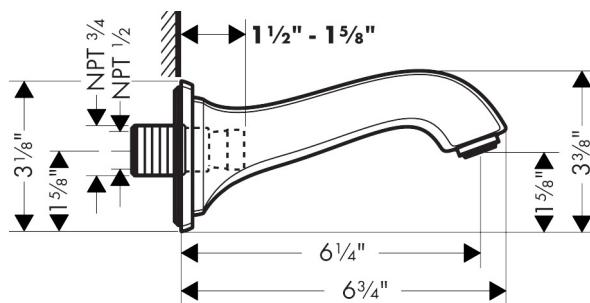

AXOR

hansgrohe

Brand hansgrohe
Art. Name **Metropol Classic** Tub Spout
Art. Nr. 13425671
Surface matte black
Pos. 1

Product Picture

Drawing

Features

- solid Brass
- Includes: 1/2" female and 3/4" male adaptor

Certificates/approvals

Spare Parts Drawings

Spare parts list

Pos.	Description	Article number
1	connecting thread	95658001
2	O-ring 13x2	98128000
3	hollow set screw M6x6	97660000
4	O-ring 48x5	98174000
5	aerator M24x1 (30 l/min)	96512670