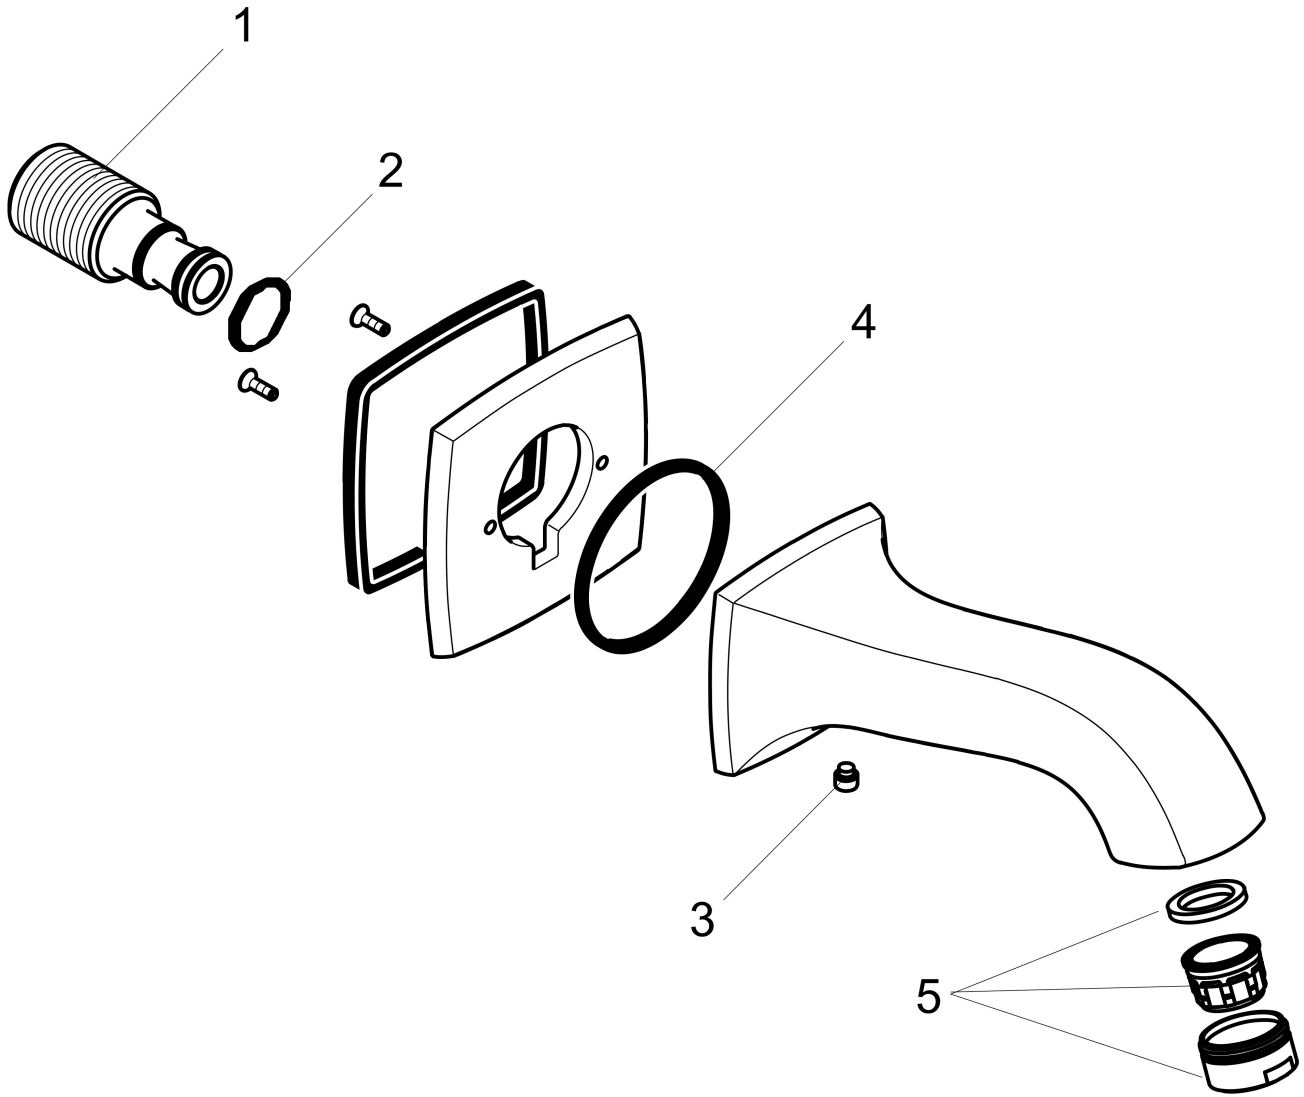

AXOR

hansgrohe

Brand hansgrohe
Art. Name **Metropol Classic** Tub Spout
Art. Nr. 13425671
Surface matte black
Pos. 1

Product Picture

Drawing

Features

- solid Brass
- Includes: 1/2" female and 3/4" male adaptor

Certificates/approvals

Spare Parts Drawings

Spare parts list

Pos.	Description	Article number
1	connecting thread	95658001
2	O-ring 13x2	98128000
3	hollow set screw M6x6	97660000
4	O-ring 48x5	98174000
5	aerator M24x1 (30 l/min)	96512670