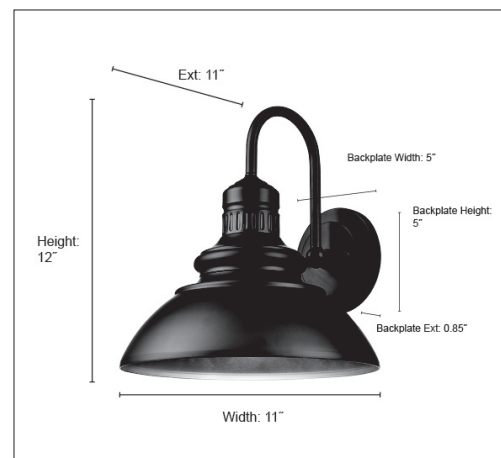

81101

ADDA LED LIGHT OUTDOOR WALL SCONCE

FINISH

PBK - Powder Coated Black

DIMENSIONS

Width 11"
Height 12"
Ext. 11"
Backplate Width 5"
Backplate Height 5"
Backplate Depth 0.85"
Weight 2.12 lbs

MATERIAL Aluminum

SHADE Aluminum

LAMPING

Integrated LED
3000K
209 lumens
12W
CRI 90

CERTIFICATION

ETL Listed Wet Location

ITEM NUMBER

SKU 81101 PBK

81101 PBK