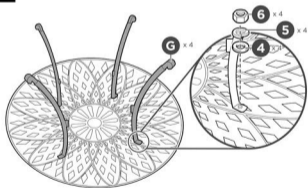

2

Attach four part G table legs to the fasteners with four part 4 washers, four part 5 spring washers, and four part 6 nuts.