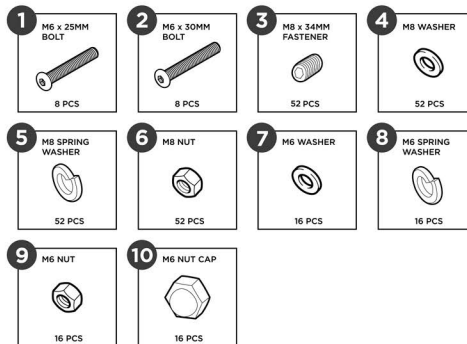

TOOLS REQUIRED

HARDWARE