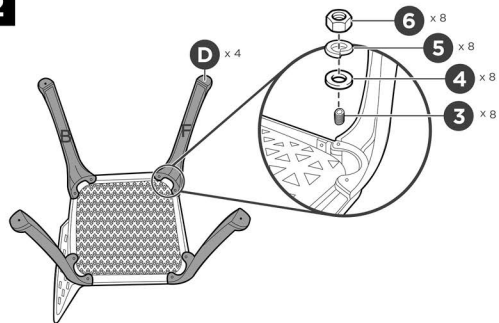

Insert the part A backrest into the part B seat and secure it with two part 3 fastener, two part 4 washers, two part 5 spring washers, and two part 6 nuts.

2