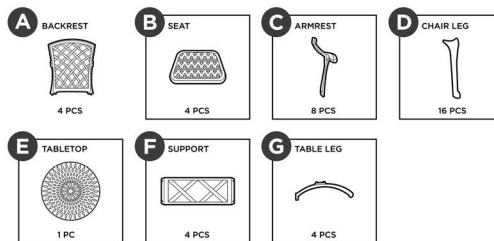

#### TOOLS REQUIRED

## TABLE ASSEMBLY

**1**

Screw four part 3 fasteners into the part E tabletop.

**2**

Attach four part G table legs to the fasteners with four part 4 washers, four part 5 spring washers, and four part 6 nuts.

## CHAIR ASSEMBLY

Please retain these instructions for future reference.

**1**

Insert the part A backrest into the part B seat and secure it with two part 3 fastener, two part 4 washers, two part 5 spring washers, and two part 6 nuts.

## CHAIR ASSEMBLY

**3**

Attach the top of a part C armrest with a part 1 bolt, part 7 washer, part 8 spring washer, part 9 nut, and part 10 nut cap.

Attach the bottom of the armrest with a part 2 bolt, part 7 washer, part 8 spring washer, part 9 nut, and part 10 nut cap. Repeat to attach the other armrest.