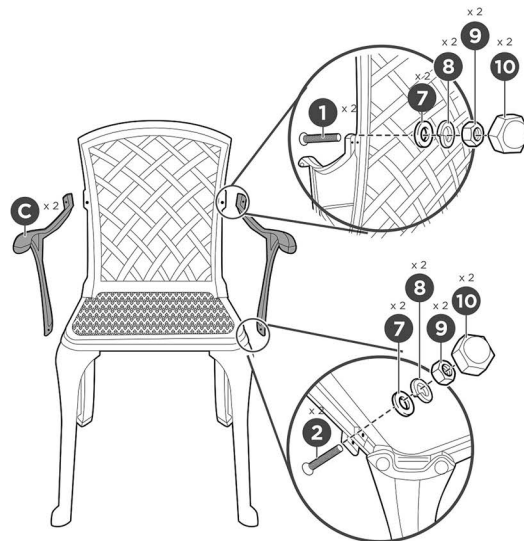

CHAIR ASSEMBLY

3

Attach the top of a part C armrest with a part 1 bolt, part 7 washer, part 8 spring washer, part 9 nut, and part 10 nut cap.