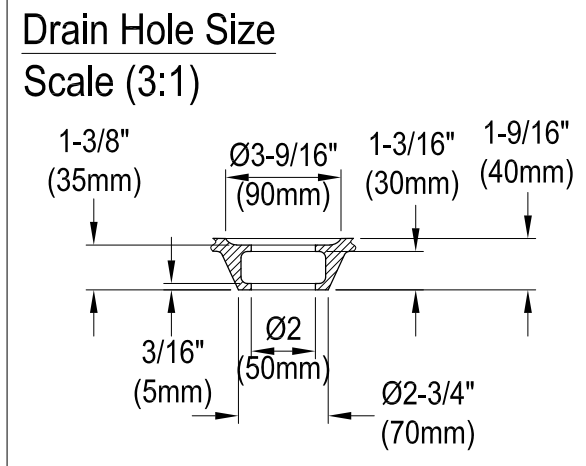

# VTSQ672923C410,2,3,6,7,8

67" Acrylic Freestanding Tub with Drain

# VTSQ672923C410,2,3,6,7,8

Toe Touch Drain with Overflow Hole