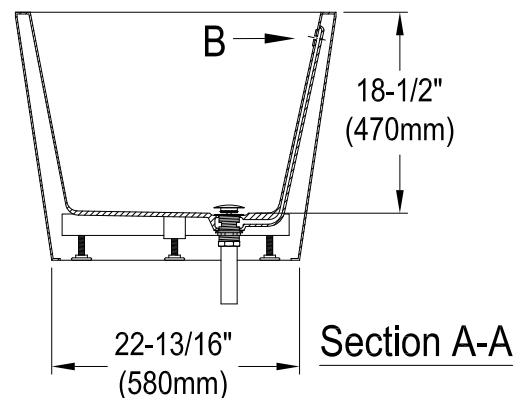

# VTSQ672923C410,2,3,6,7,8

67" Acrylic Freestanding Tub with Drain

# VTSQ672923C410,2,3,6,7,8

Toe Touch Drain with Overflow Hole