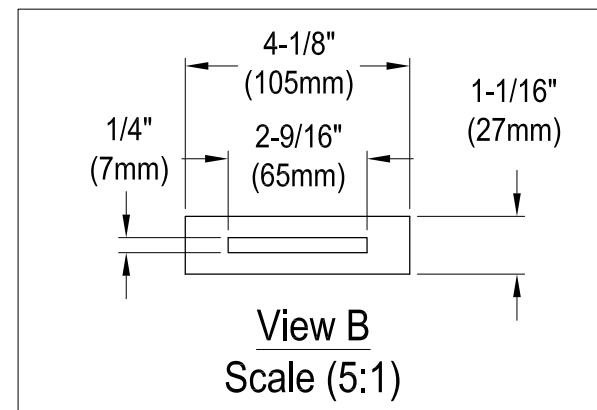

# VTSQ672923C410,2,3,6,7,8

67" Acrylic Freestanding Tub with Drain

# VTSQ672923C410,2,3,6,7,8

Toe Touch Drain with Overflow Hole