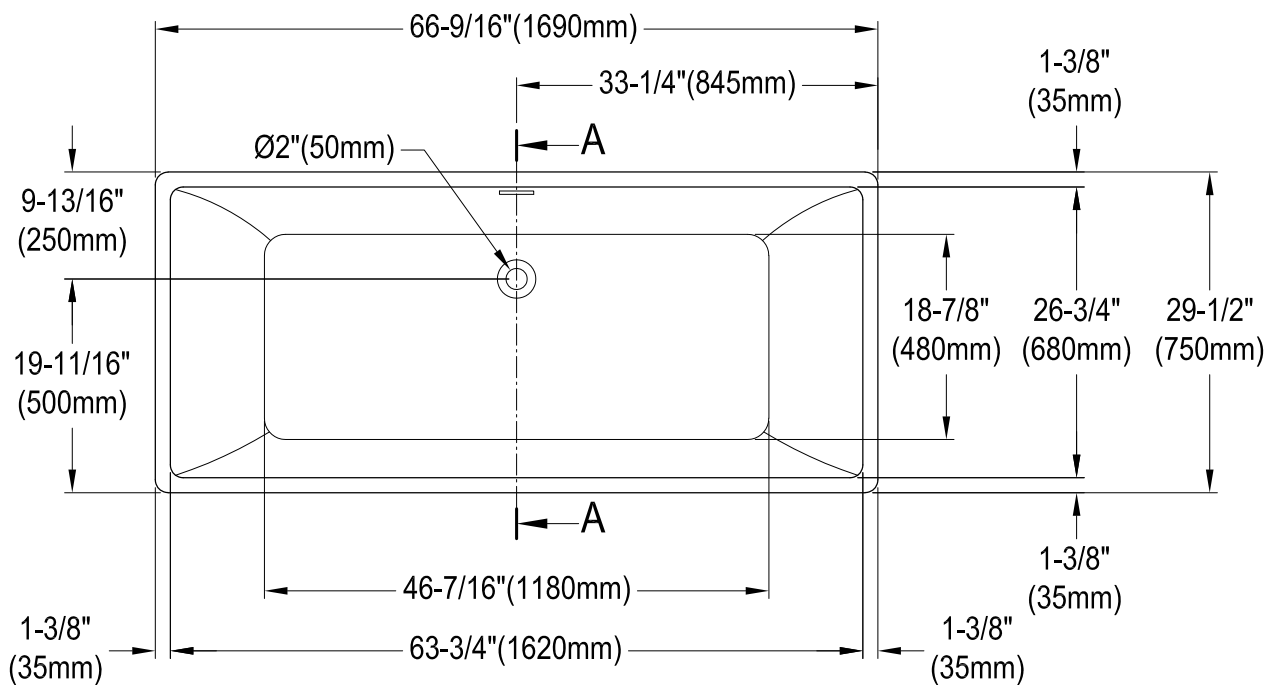

# VTSQ672923C410,2,3,6,7,8

67" Acrylic Freestanding Tub with Drain

# VTSQ672923C410,2,3,6,7,8

Toe Touch Drain with Overflow Hole