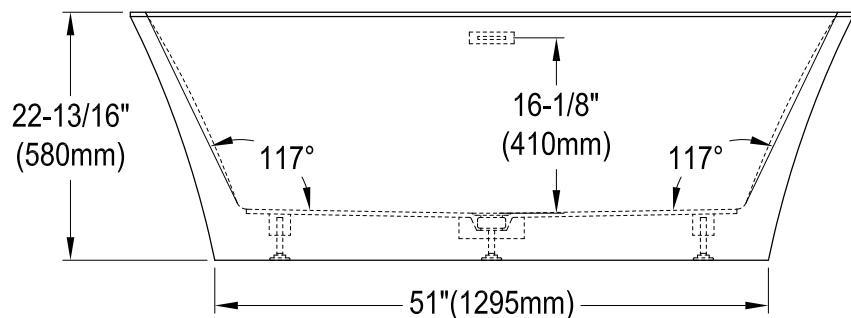

# VTSQ672923C410,2,3,6,7,8

67" Acrylic Freestanding Tub with Drain

# VTSQ672923C410,2,3,6,7,8

Toe Touch Drain with Overflow Hole