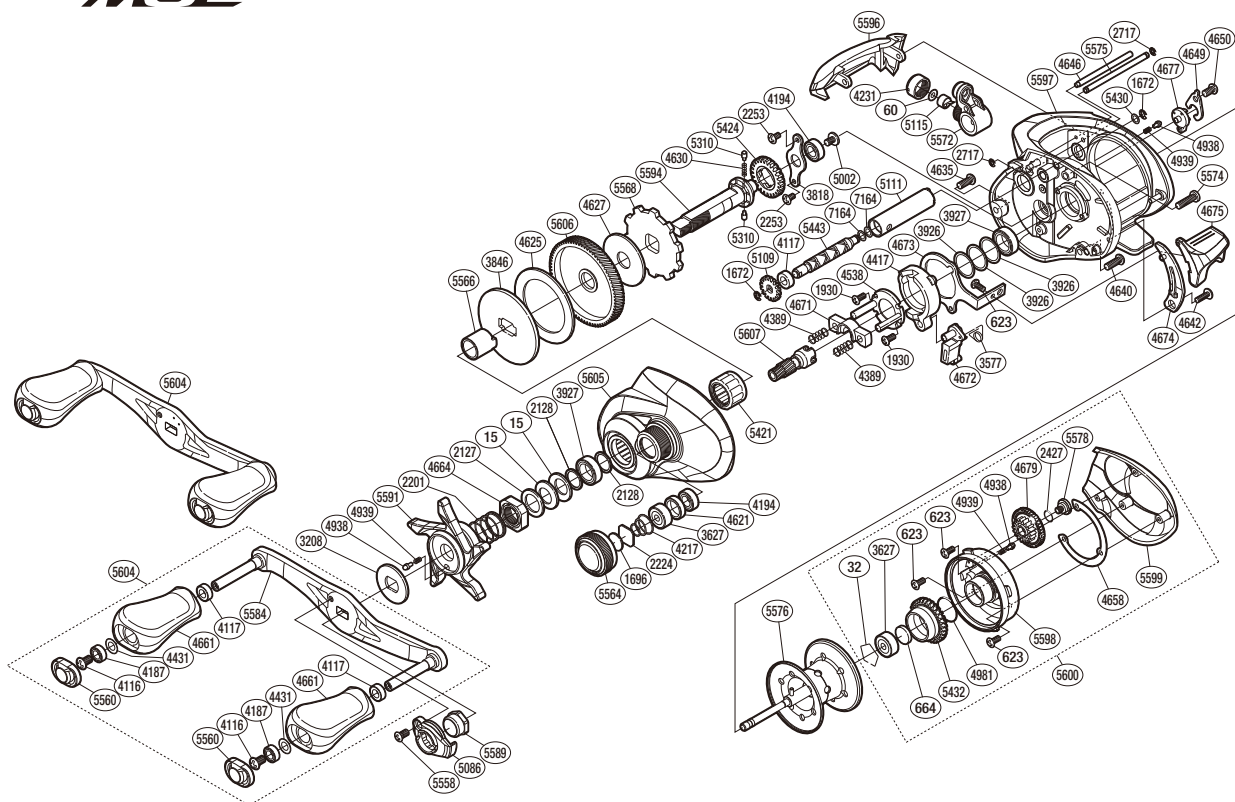

SHIMANO

CHRONARCH MGL

CH MGL-151XG

(51RH29D151X)

#	Part No.	Description	#	Part No.	Description	#	Part No.	Description
0015	10D60	Drag Spring Washer	4538	10F42	Clutch Cam Retainer	5424	10TQ5	Idle Gear
0032	10GEW	Bearing Retainer	4621	10EYR	Bearing Spacer	5430	10GA0	Washer
0060	10CFW	Spacer	4625	106XT	Drag Washer	5432	101S2	Brake Pipe Gear
0623	103C0	Screw	4627	10CHE	Drag Washer	5443	10TPS	Worm Shaft
0664	1057S	Spacer B	4630	10JDX	Idle Gear Spring	5558	10R1Q	Screw
1672	105NC	E Lock	4635	103DE	Screw	5560	10FMM	Handle Knob Seal
1696	10896	Cast Control Spacer	4640	103KP	Screw	5564	10223	Cast Control Cap
1930	103NH	Screw	4642	10PVS	Screw	5566	10226	Roller Clutch Inner Tube
2127	10J1N	Star Drag Spacer	4646	10QSD	Stabilizer Bar	5568	1021K	Anti-Reverse Ratchet
2128	105PW	Bearing Washer	4649	10BGP	Cam Lever Retainer	5572	101ZT	Line Guide
2201	10A76	Star Drag Spring	4650	103KS	Screw	5574	1023R	Screw
2224	1085F	Spool Tension Spacer	4658	108AY	Washer	5575	101WH	Line Guard
2253	103N4	Screw	4661	1032A	Handle Knob	5576	10QW0	Spool Assembly
2427	108WS	O Ring	4664	10A3E	Star Drag Nut	5578	1028Y	Screw
2717	105NB	E Lock	4671	1046U	Yoke	5584	10QWC	Handle Shank Assembly
3208	10J22	Star Drag Click Plate	4672	105ZV	Clutch Pawl	5589	10TPG	Handle Nut
3577	10N1V	Clutch Pawl Spring	4673	10QGG	Clutch Plate	5591	1021P	Star Drag
3627	105C0	Ball Bearing	4674	1096R	Clutch Bar Guide	5594	1021J	Drive Shaft
3818	109T0	Drive Shaft Retainer	4675	10MWE	Quick-Fire li Clutch Bar	5596	10213	Level Wind Protector
3846	10D3N	Key Washer	4677	10BAJ	Side Plate Cam Lever	5597	10QWA	Frame
3926	10G8C	Washer	4679	10AZA	Br Dial	5598	10QW9	Brake Case
3927	10EX8	Ball Bearing	4938	10B27	Click Pin	5599	1020U	Right Side Plate
4116	103E9	Screw	4939	10988	Click Spring	5600	10QWE	Right Side Plate Assembly
4117	10PXY	Bushing	4981	10LA8	O Ring	5604	101Y1	Handle Assembly
4187	104VX	Ball Bearing	5002	10PVU	Screw	5605	10QWK	Left Side Plate
4194	105BP	Ball Bearing	5086	10Q5S	Handle Retainer	5606	1021S	Drive Gear
4217	10BR8	Spool Tension Spring	5109	10FNX	Idle Gear	5607	1021C	Pinion Gear
4231	10FJW	Pawl Cap	5111	10NFW	Level Wind Guard	7164	10QW8	Washer
4389	104BU	Yoke Spring	5115	10FFU	Line Guide Pawl			
4417	10KSC	Clutch Cam	5310	10HJG	Idle Gear Pin			
4431	10G8G	Washer	5421	10TM8	Roller Clutch Bearing	4692	10LQ0	B-100 Oil (Accessory)