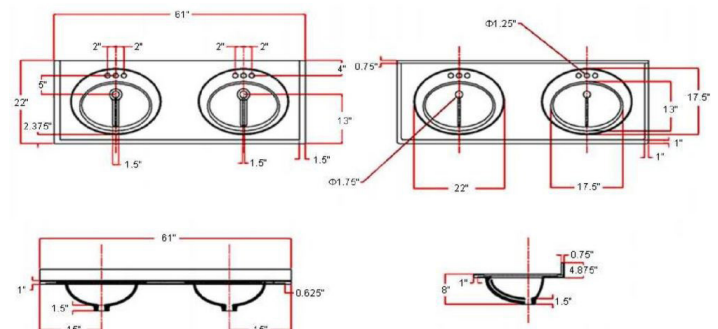

### SPECIFICATIONS

<b>MATERIAL:</b>	Cultured Marble
<b>TOOLS NEEDED FOR INSTALLATION:</b>	100% Silicone
<b>ASSEMBLED DIMENSIONS:</b>	11.09 in H x 61 in W x 22 in D
<b>ASSEMBLED WEIGHT:</b>	93.26 lbs
<b>NUMBER OF MOUNTING HOLES:</b>	1
<b>BOWL MATERIAL:</b>	Cultured Marble
<b>BACK SPLASH INCLUDED:</b>	Yes
<b>NUMBER OF BOWLS:</b>	2
<b>BOWL DIMENSIONS:</b>	5.63 in H x 12.4 in W x 18.7 in D
<b>BOWL SHAPE:</b>	Oval
<b>SINK THICKNESS:</b>	0.98in
<b>MOUNTING TYPE:</b>	Integrated
<b>OVERFLOW HOLE:</b>	Yes
<b>VANITY TOP COLOR:</b>	Solid White
<b>FAUCET TYPE:</b>	Centerset