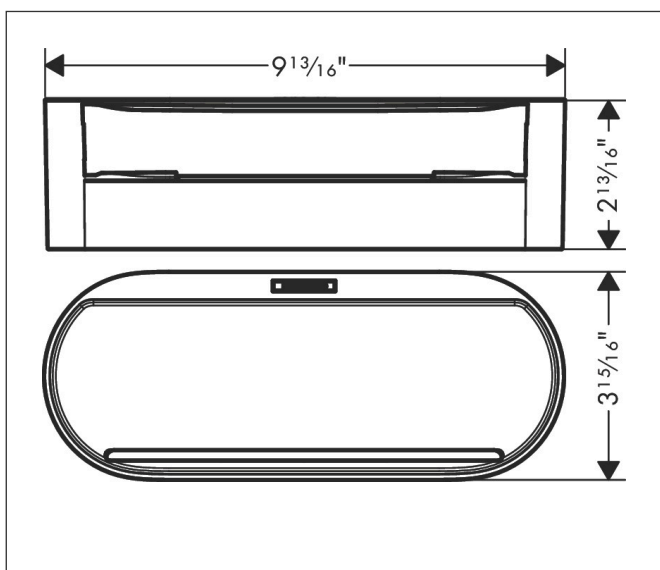

Brand hansgrohe
Art. Name **WallStoris** Storage basket deep
Art. Nr. 27912700
Surface matte white
Pos. 1

Product Picture

Features

- plastic dyed through
- recess for draining water
- dimensions: 250 x 71 mm
- accessory can be clicked onto the wall bar
- storage for squeegee
- ideal to store shampoo, shower gel, razors
- dishwasher safe, easy to clean

Drawing

Technology