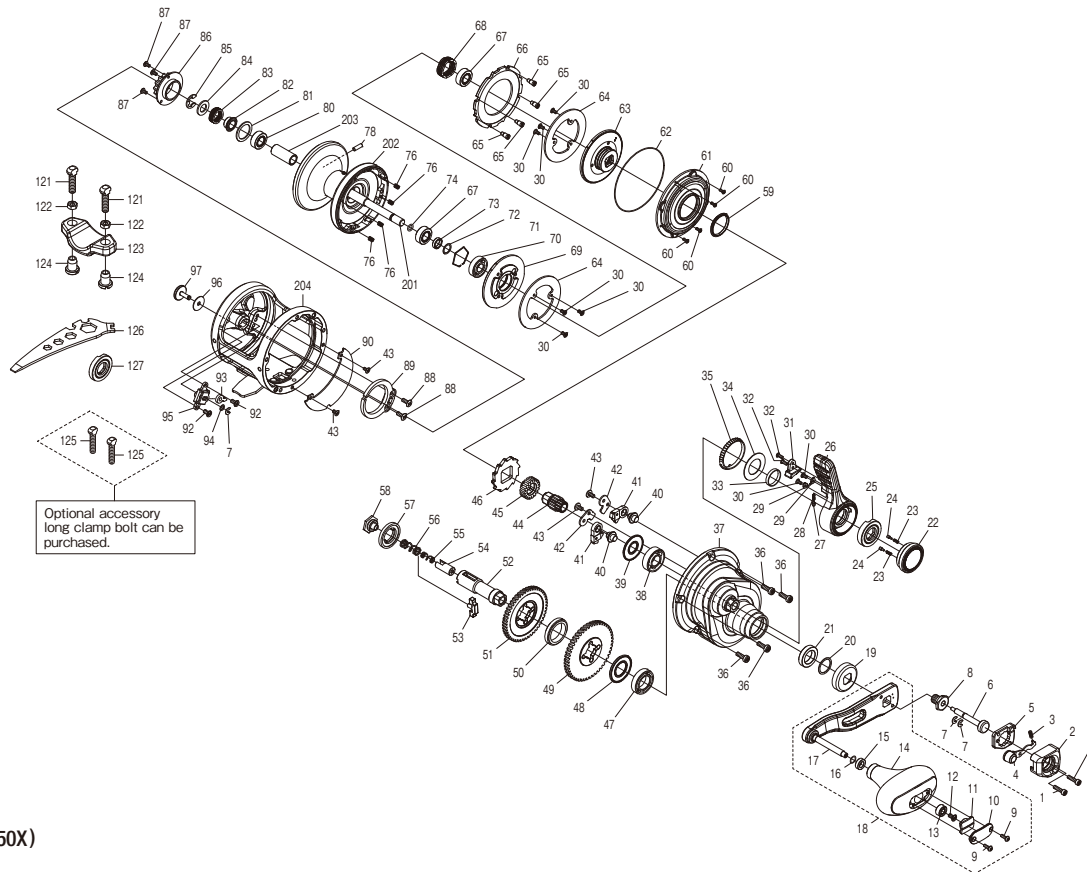

## TAC16IIA

(51RJ352B50X)

#	Part No.	Description	#	Part No.	Description	#	Part No.	Description
1	13ZQG	Screw	36	13ZQR	Screw	71	13ZR7	Bearing Retainer B
2	13ZQH	Push Button Shield	37	13ZRW	A Side Plate Assembly	72	13ZR8	Washer
3	10PWJ	Slide Plate Spring	38	10T2K	Ball Bearing	73	13ZR9	Bearing Spacer
4	13ZRS	Slide Plate Assembly	39	13ZQS	Washer	74	10TNF	O Ring
5	10PBN	Handle Nut Plate	40	10PFS	Anti-Reverse Pawl Pin	76	10KJ6	Drag Plate Spring
6	109XB	Push Low Button Shaft	41	10MWC	Anti Reverse Pawl Assembly	78	13ZRC	Cross Pin
7	105NK	E Lock	42	13ZQT	Anti-Reverse Pawl Keeper	80	104Q7	Ball Bearing
8	106XP	Handle Bolt	43	1055F	Screw	81	13ZRE	Washer
9	103NH	Screw	44	13ZQU	Pinion Gear A	82	13ZRF	Drag Spring Spacer
10	13ZQJ	Handle Knob I.D. Plate	45	13ZQV	Pinion Gear B	83	13ZRG	Pressure Release Spring
11	10B97	Handle Knob Seal	46	10DAM	Anti Reverse Ratchet	84	13ZRH	Washer
12	103E9	Screw	47	10KXA	Ball Bearing	85	105RZ	E Lock
13	10KX2	Ball Bearing	48	13ZQW	Drive Gear Washer	86	13ZRJ	Click Gear
14	13ZQK	Handle Knob	49	13ZQX	Drive Gear A	87	10MT4	Screw
15	104UJ	Handle Knob Bushing	50	10D61	Drive Gear Washer	88	103GQ	Screw
16	104FH	Washer	51	13ZQY	Drive Gear B	89	13ZRK	Click Spring
17	13ZRT	Handle Shank Assembly	52	10D6L	Drive Shaft	90	13ZRL	Set Plate
18	13ZRZ	Handle Assembly	53	10KXH	Gear Select Cross Bar	92	103ED	Screw
19	10KZS	Drive Shaft Shield	54	10KXL	Cross Bar Stop	93	10GQV	Click Pawl
20	10G9V	Washer	55	109VM	Drive Shaft Spring B	94	1059U	Washer
21	109AR	Drive Gear Bushing	56	10KXQ	Drive Shaft Spring	95	13ZRM	Click Switch Cam
22	1400U	Pre-Program Dial Assembly	57	10D5B	Friction Washer	96	13ZRN	Washer
23	10K07	Click Spring	58	10FCD	Drive Shaft Screw	97	13ZRP	Click Button
24	10JX6	Click Pin	59	10EWA	Waterproof Ring	201	13ZS5	Spool Shaft
25	13ZQL	Lever Shaft Body	60	10PRU	Screw	202	14869	Spool Assembly
26	13ZRV	Drag Control Lever Assembly	61	13ZQZ	Cooling Shield	203	13ZS7	Spool Shaft Collar
27	13ZQM	Lever Click	62	1421C	O Ring	204	13ZS4	Frame Assembly
28	10C3X	Lever Click Shoe	63	13ZR0	Pinion Guard			
29	13ZQN	Lever Click Cover	64	13ZR1	Drag Washer	121	13ZRQ	Rod Clamp Bolt (Accessory)
30	10S65	Screw	65	13ZR2	Screw	122	105N9	Rod Clamp Nut B (Accessory)
31	13ZQP	Lever Protector	66	13ZR4	Drag Plate	123	10AS1	Rod Clamp (Accessory)
32	13ZQQ	Screw	67	104Q5	Ball Bearing	124	10JCD	Rod Clamp Nut (Accessory)
33	108DN	Lever Thrust Ring	68	13ZR5	Drag Spring	125	10A79	Rod Clamp Bolt
34	10J19	Washer	69	13ZR6	Pressure Plate B	126	10MJ8	Wrench (Accessory)
35	10F6B	Lever Click Gear	70	104VJ	Ball Bearing	127	13ZRR	Light Line Cam (Accessory)