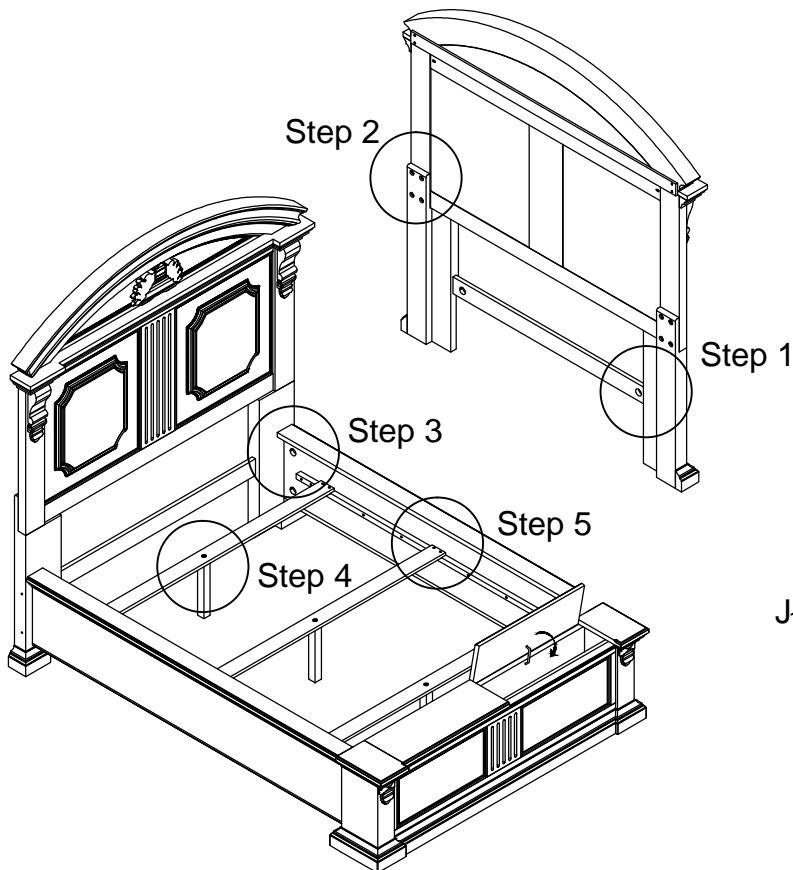

Thank you for purchasing this quality product from A.R.T. Furniture. Be sure to check all packing material for parts which may have come loose inside the carton during shipment. Identify and count all parts and compare with the parts list below.

**Note:** Some furniture is heavy, it is recommended that two people assemble this item to avoid injury or damage.

No.	Hardware List		Qt.
A		Mattress Support Slats	3
B		Slat Support	3
C		Bolt	10
D		Half Round Washer	10
E		Flat Washer	18
F		Lock Washer	18
G		Nut	10
H		Wrench	2
I		Wood Screw	12
J		Headboard	1
K		Headboard Post	2
L		$\frac{5}{16}$ " X $1\frac{3}{4}$ " Bolt	8