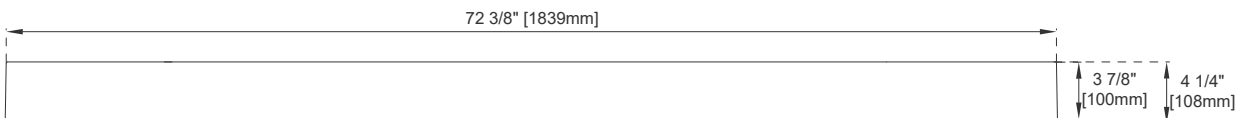

Certifications: ICC-ES PMG-1568

Dimension

Length: 72-1/2"

Width: 18-3/4"

Basin Depth: 2-3/8"

Overall Height: 4-1/4"

Visible Height: 3-7/8"

72" CS SERIES BASIN

JAMES MARTIN VANITIES

CS-S378D-DGG

CS-S378D-GW

Top View

Side View

Front View

All dimensions are nominal

Visit website for warranty and installation information
www.jamesmartinvanities.com