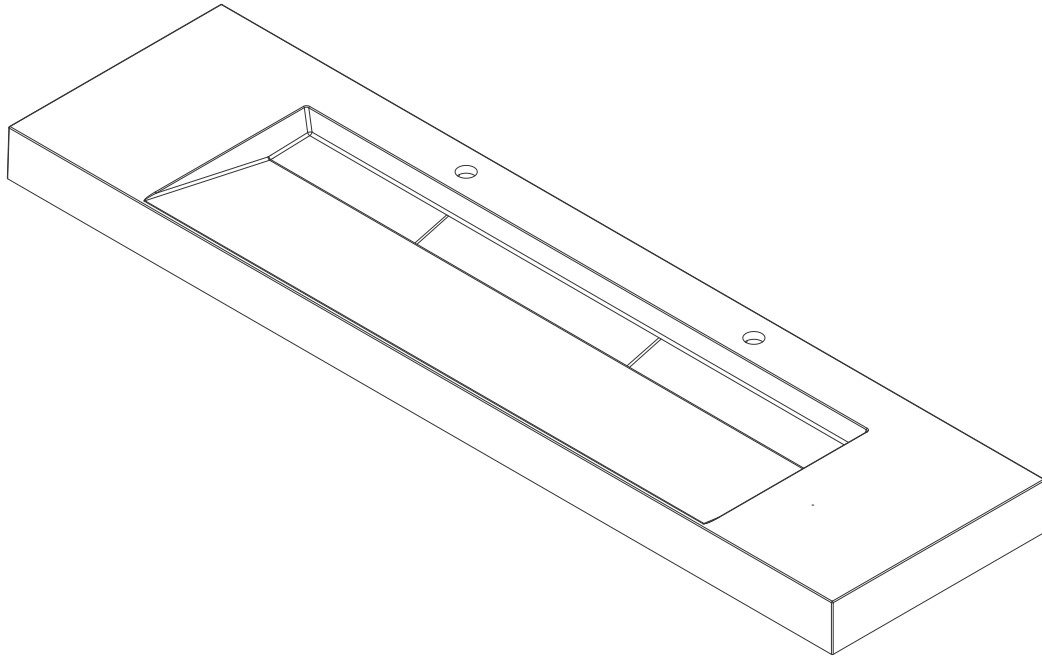

72" CS SERIES BASIN

CS-S378D-DGG

CS-S378D-GW

JAMES MARTIN
VANITIES

Features and Materials

Countertop Materials: Composite Stone

Number of Basins: One, Integrated Sinktop

Basin Overflow: NO

Certifications: ICC-ES PMG-1568

Dimension

Length: 72-1/2"

Width: 18-3/4"

Basin Depth: 2-3/8"

Overall Height: 4-1/4"

Visible Height: 3-7/8"

72" CS SERIES BASIN

JAMES MARTIN VANITIES

CS-S378D-DGG

CS-S378D-GW

Top View

Side View

Front View

All dimensions are nominal

Visit website for warranty and installation information
www.jamesmartinvanities.com