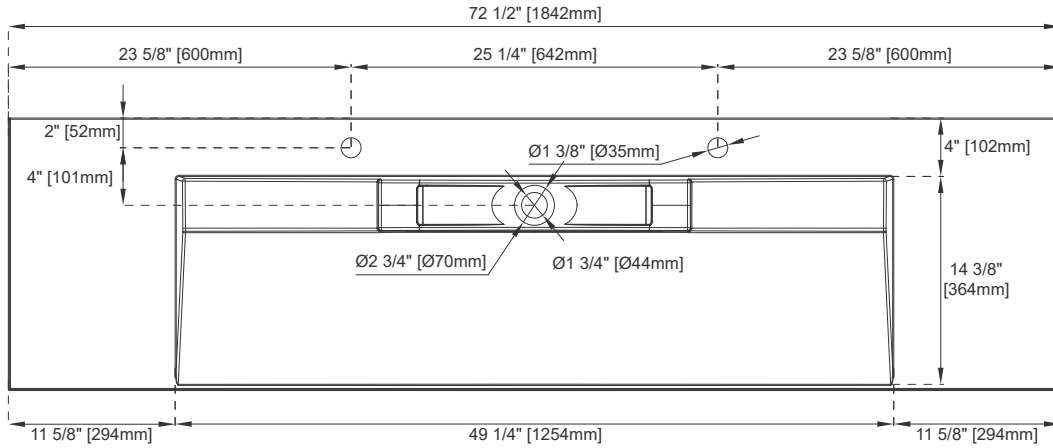

72" CS SERIES BASIN

CS-S378D-DGG

CS-S378D-GW

JAMES MARTIN
VANITIES

Features and Materials

Countertop Materials: Composite Stone

Number of Basins: One, Integrated Sinktop

Basin Overflow: NO

Certifications: ICC-ES PMG-1568

Dimension

Length: 72-1/2"

Width: 18-3/4"

Basin Depth: 2-3/8"

Overall Height: 4-1/4"

Visible Height: 3-7/8"

72" CS SERIES BASIN

JAMES MARTIN VANITIES

CS-S378D-DGG

CS-S378D-GW

Top View

Side View

Front View

All dimensions are nominal

Visit website for warranty and installation information
www.jamesmartinvanities.com