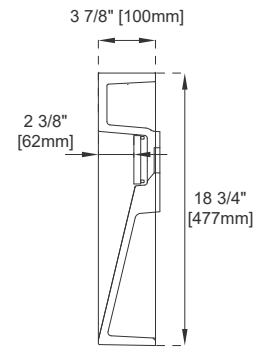

Certifications: ICC-ES PMG-1568

Dimension

Length: 72-1/2"

Width: 18-3/4"

Basin Depth: 2-3/8"

Overall Height: 4-1/4"

Visible Height: 3-7/8"

72" CS SERIES BASIN

JAMES MARTIN VANITIES

CS-S378D-DGG

CS-S378D-GW

Top View

Side View

Front View

All dimensions are nominal

Visit website for warranty and installation information
www.jamesmartinvanities.com