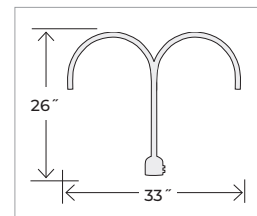

RPAD

Note: All finishes on outdoor lighting must be properly maintained and treated. Therefore, we suggest cleaning with a regular application of finish preserving & renewing products such as Rejuvenate.

Millennium Lighting
105 Declaration Drive
McDonough, GA 30253
www.millenniumlighting.com