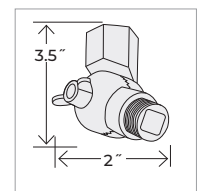

## SWIVELS

**RSW**  
W: 3.5" x H: 2"

Allows precise angle adjustment of wall mounted shades.

**RSW**

**Note:** All finishes on outdoor lighting must be properly maintained and treated. Therefore, we suggest cleaning with a regular application of finish preserving & renewing products such as Rejuvenate.