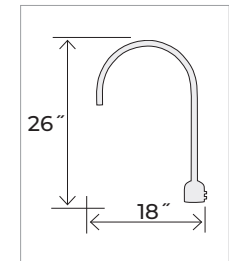

## WIRE GUARDS

**RWG10**  
W: 10" X H: 2.5"

**RWG12**  
W: 12" X H: 3"

**RWG14**  
W: 14" X H: 3.5"

**RWG17**  
W: 17" X H: 4.5"

## 1 LIGHT POST ADAPTER

**RPAS**  
W: 18" x H: 26"

Post adapters are designed to fit standard 3" posts and pier mount bases.

Post and/or pier mount bases are not available from Millennium Lighting.

**RPAS**