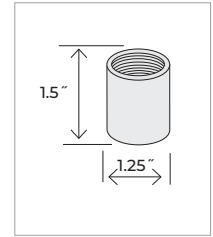

## STEM CONNECTORS

**RC**  
W: 1.25" x H: 1.5"

Use of RC connectors or RSW Swivels in outdoor applications may require pipe sealant or plumber's putty. Please refer to local codes.

**RC**