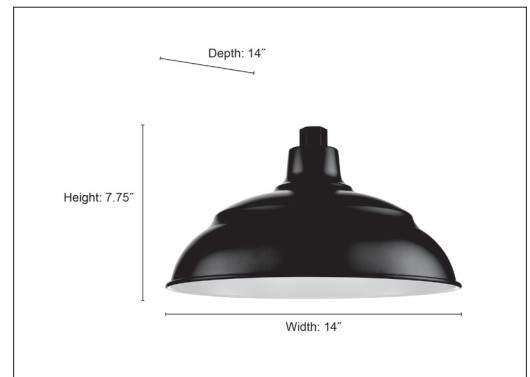

Millennium Lighting
105 Declaration Drive
McDonough, GA 30253
www.millenniumlighting.com