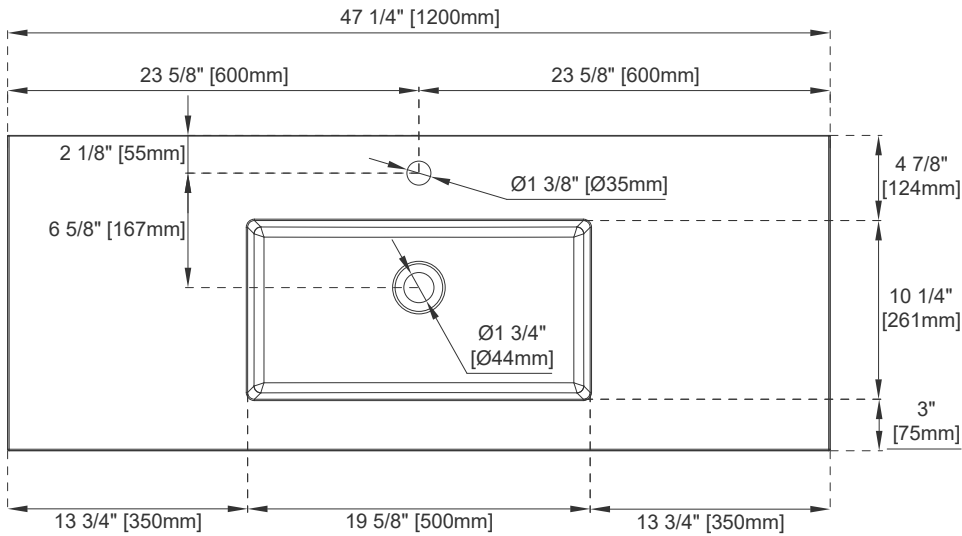

47.3" SWB SERIES BASIN

JAMES MARTIN
VANITIES

SWB-S47.3-CHB

SWB-S47.3-GW

Features and Materials

Materials

Countertop Materials: Composite Stone

Number of Basins: One, Integrated Sinktop

Basin Overflow: No

Certifications: ICC-ES PMG-1568

Dimension

Length: 47-1/4"

Width: 18-1/8"

Basin Depth: 5-1/8"

Overall Height: 6"

Visible Height: 5/8"

47.3" SWB SERIES BASIN

JAMES MARTIN VANITIES

SWB-S47.3-CHB

SWB-S47.3-GW

Top View

Side View

Front View

All dimensions are nominal