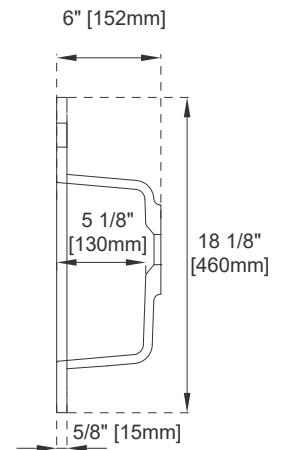

Basin Overflow: No

Certifications: ICC-ES PMG-1568

Dimension

Length: 47-1/4"

Width: 18-1/8"

Basin Depth: 5-1/8"

Overall Height: 6"

Visible Height: 5/8"

47.3" SWB SERIES BASIN

JAMES MARTIN VANITIES

SWB-S47.3-CHB

SWB-S47.3-GW

Top View

Side View

Front View

All dimensions are nominal