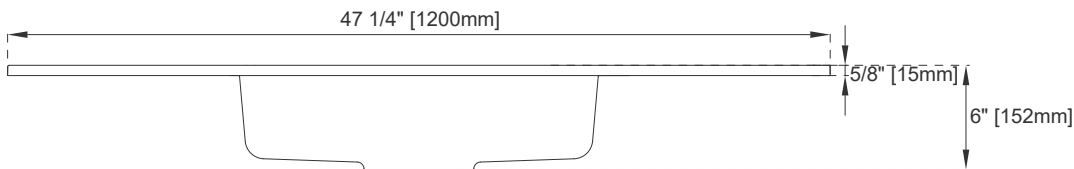

Basin Overflow: No

Certifications: ICC-ES PMG-1568

Dimension

Length: 47-1/4"

Width: 18-1/8"

Basin Depth: 5-1/8"

Overall Height: 6"

Visible Height: 5/8"

47.3" SWB SERIES BASIN

JAMES MARTIN VANITIES

SWB-S47.3-CHB

SWB-S47.3-GW

Top View

Side View

Front View

All dimensions are nominal