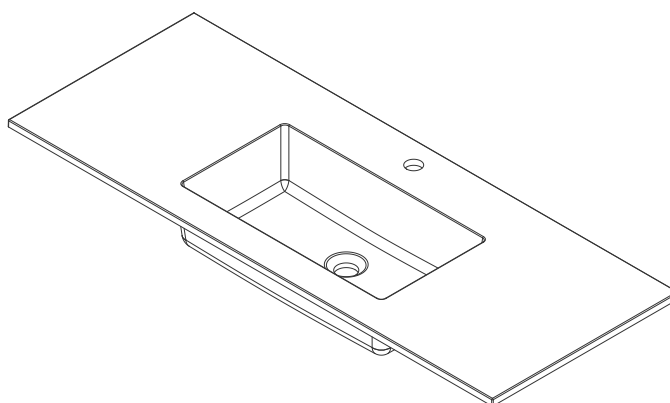

47.3" SWB SERIES BASIN

JAMES MARTIN
VANITIES

SWB-S47.3-CHB

SWB-S47.3-GW

Features and Materials

Materials

Countertop Materials: Composite Stone

Number of Basins: One, Integrated Sinktop

Basin Overflow: No

Certifications: ICC-ES PMG-1568

Dimension

Length: 47-1/4"

Width: 18-1/8"

Basin Depth: 5-1/8"

Overall Height: 6"

Visible Height: 5/8"

47.3" SWB SERIES BASIN

JAMES MARTIN VANITIES

SWB-S47.3-CHB

SWB-S47.3-GW

Top View

Side View

Front View

All dimensions are nominal