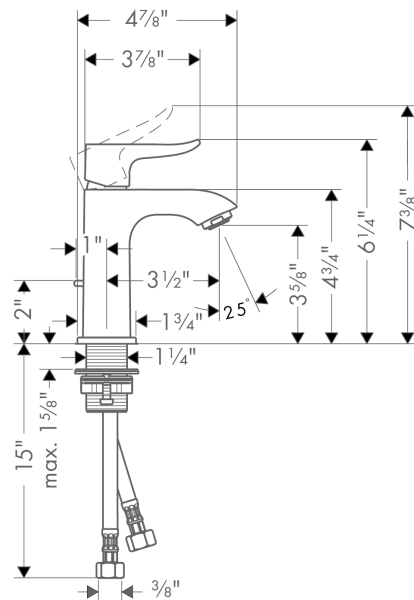

Metris

Single-Hole Faucet 100 with Pop-Up Drain, 1.2 GPM

Finishes : **brushed nickel** Part no. : **3108821**

Description

Features

- Aerated spray
- Flow: 1.2 GPM (4.5 L/Min)
- Ceramic cartridge
- Includes pop-up drain

Item details

List Price \$ 456.00

Technology

Compliance

Product image

Scale drawing

Metris
Single-Hole Faucet 100 with Pop-Up Drain, 1.2 GPM
 Finishes : **brushed nickel** Part no. : **31088821**

Exploded drawing

Year of production: >07/16

Metris

Single-Hole Faucet 100 with Pop-Up Drain, 1.2 GPM

Finishes : **brushed nickel** Part no. : **31088821**

Spare parts list

Year of production: >07/16

| Pos. | Description | Part no. | Price | PU |
|------|-----------------------------------|----------|-------|----|
| 1 | handle | 95520820 | - | 1 |
| 2 | screw cover | 96338000 | - | 1 |
| 3 | flange | 98863820 | - | 1 |
| 4 | O-Ring 22x2 | 98185000 | - | 1 |
| 5 | O-ring 25x1,5 | 98146000 | - | 1 |
| 6 | cartridge, assy | 95973001 | - | 1 |
| 7 | locking screw for handle | 95140000 | - | 1 |
| 8 | seal | 98865000 | - | 1 |
| 9 | adapter for cartridge | 98866000 | - | 1 |
| 10 | aerator M24x1 (4,5 l/min) | 92877820 | - | 1 |
| 11 | flat seal | 98749000 | - | 1 |
| 12 | fixing set (Ø 32) | 13961000 | - | 1 |
| 13 | connection hose 18½" M8x0,75 3/8" | 96321001 | - | 1 |
| 14 | pull rod | 96657820 | - | 1 |
| a | pop up waste | 88509820 | - | 1 |
| b | nut | 98864000 | - | 1 |