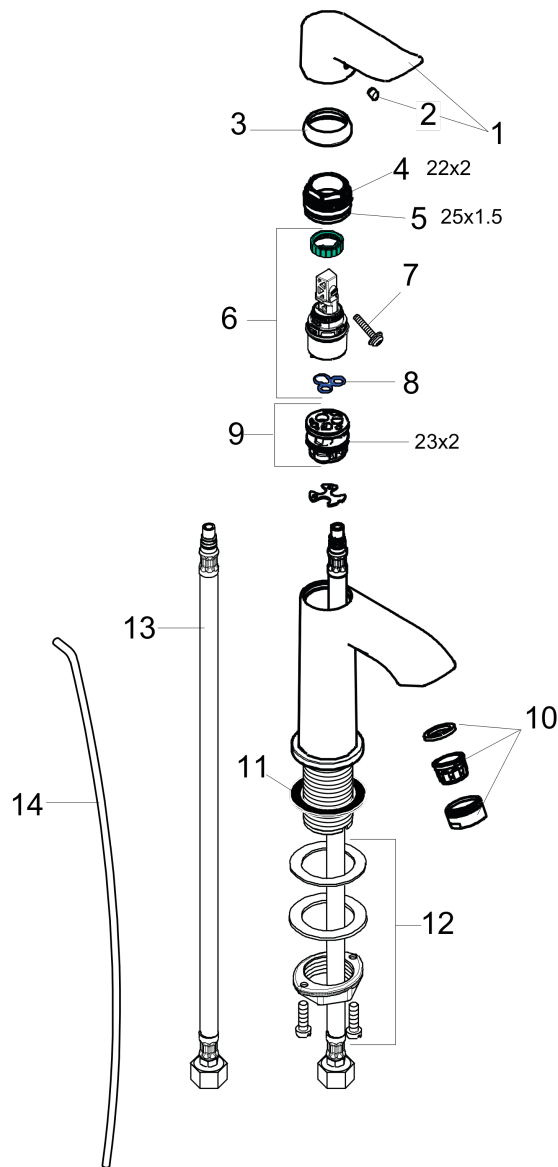

Metris

Single-Hole Faucet 100 with Pop-Up Drain, 1.2 GPM

Finishes : **brushed nickel** Part no. : **3108821**

Description

Features

- Aerated spray
- Flow: 1.2 GPM (4.5 L/Min)
- Ceramic cartridge
- Includes pop-up drain

Item details

List Price \$ 456.00

Technology

Compliance

Product image

Scale drawing

Metris
Single-Hole Faucet 100 with Pop-Up Drain, 1.2 GPM
 Finishes : **brushed nickel** Part no. : **31088821**

Exploded drawing

Year of production: >07/16

Metris

Single-Hole Faucet 100 with Pop-Up Drain, 1.2 GPM

Finishes : **brushed nickel** Part no. : **31088821**

Spare parts list

Year of production: >07/16

| Pos. | Description | Part no. | Price | PU |
|------|-----------------------------------|----------|-------|----|
| 1 | handle | 95520820 | - | 1 |
| 2 | screw cover | 96338000 | - | 1 |
| 3 | flange | 98863820 | - | 1 |
| 4 | O-Ring 22x2 | 98185000 | - | 1 |
| 5 | O-ring 25x1,5 | 98146000 | - | 1 |
| 6 | cartridge, assy | 95973001 | - | 1 |
| 7 | locking screw for handle | 95140000 | - | 1 |
| 8 | seal | 98865000 | - | 1 |
| 9 | adapter for cartridge | 98866000 | - | 1 |
| 10 | aerator M24x1 (4,5 l/min) | 92877820 | - | 1 |
| 11 | flat seal | 98749000 | - | 1 |
| 12 | fixing set (Ø 32) | 13961000 | - | 1 |
| 13 | connection hose 18½" M8x0,75 3/8" | 96321001 | - | 1 |
| 14 | pull rod | 96657820 | - | 1 |
| a | pop up waste | 88509820 | - | 1 |
| b | nut | 98864000 | - | 1 |