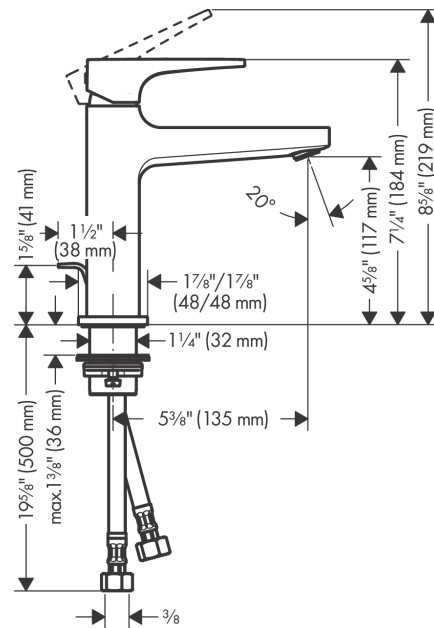

Metropol
Single-Hole Faucet 110 with Loop Handle and Pop-Up Drain, 1.2 GPM
 Finishes : **chrome** Part no. : **74506001**

Description

Features

- Aerated spray
- Flow: 1.2 GPM (4.5 L/Min)
- Ceramic cartridge
- Includes pop-up drain

Item details

List Price \$ 412.00

Technology

Compliance

Product image

Scale drawing

Metropol
Single-Hole Faucet 110 with Loop Handle and Pop-Up Drain, 1.2 GPM
 Finishes : **chrome** Part no. : **74506001**

Exploded drawing

Year of production: >10/17

Metropol
Single-Hole Faucet 110 with Loop Handle and Pop-Up Drain, 1.2 GPM
 Finishes : **chrome** Part no. : **74506001**

Spare parts list

Year of production: >10/17

Pos.	Description	Part no.	Price	PU
1	handle	93009000	-	1
2	screw cover	95704000	-	1
3	flange	92625000	-	1
4	nut	92689000	-	1
5	O-ring 27x1,5	92527000	-	1
6	O-ring 25x1,5	98146000	-	1
7	cartridge, assy	95973001	-	1
8	seal	98865000	-	1
9	adapter for cartridge	92628000	-	1
10	adapter for cartridge	98866000	-	1
11	O-ring 23x2	98398000	-	1
12	aerator M22x1	93098000	-	1
13	service tool	95661000	-	1
14	O-ring 32x1,5	92936000	-	1
15	escutcheon	93048000	-	1
16	flat seal	98749000	-	1
17	fixing set (Ø 32)	13961000	-	1
18	lever collar	97548000	-	1
19	connection hose 23½" M8x0,75 3/8"	98600001	-	1
20	pull rod	96657000	-	1
a	pop up waste	88509000	-	1