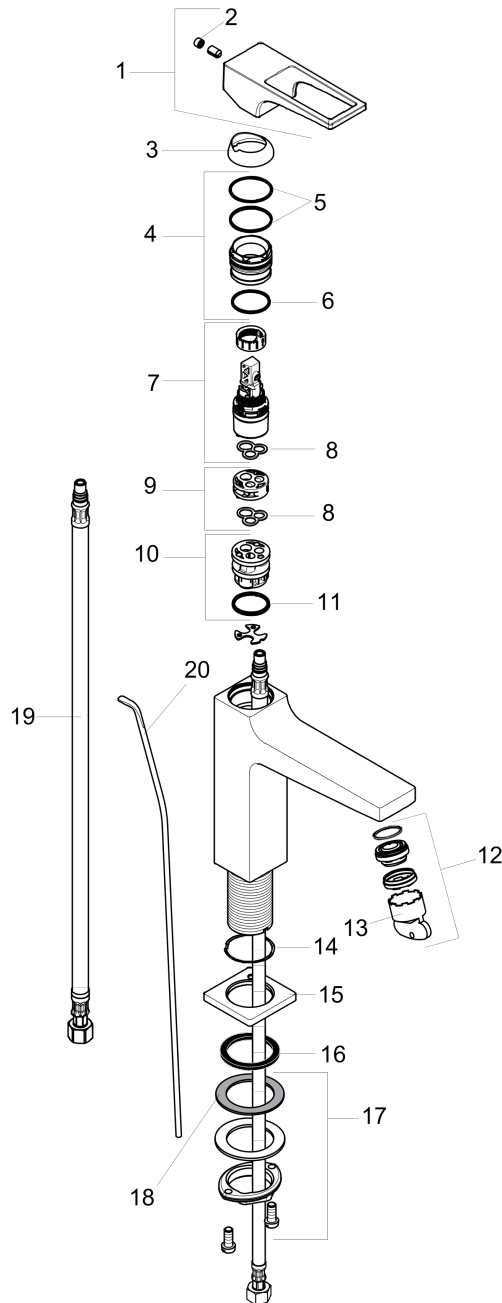

Metropol
Single-Hole Faucet 110 with Loop Handle and Pop-Up Drain, 1.2 GPM
 Finishes : **chrome** Part no. : **74506001**

Description

Features

- Aerated spray
- Flow: 1.2 GPM (4.5 L/Min)
- Ceramic cartridge
- Includes pop-up drain

Item details

List Price \$ 412.00

Technology

Compliance

Product image

Scale drawing

Metropol
Single-Hole Faucet 110 with Loop Handle and Pop-Up Drain, 1.2 GPM
 Finishes : **chrome** Part no. : **74506001**

Exploded drawing

Year of production: >10/17

Metropol
Single-Hole Faucet 110 with Loop Handle and Pop-Up Drain, 1.2 GPM
 Finishes : **chrome** Part no. : **74506001**

Spare parts list

Year of production: >10/17

Pos.	Description	Part no.	Price	PU
1	handle	93009000	-	1
2	screw cover	95704000	-	1
3	flange	92625000	-	1
4	nut	92689000	-	1
5	O-ring 27x1,5	92527000	-	1
6	O-ring 25x1,5	98146000	-	1
7	cartridge, assy	95973001	-	1
8	seal	98865000	-	1
9	adapter for cartridge	92628000	-	1
10	adapter for cartridge	98866000	-	1
11	O-ring 23x2	98398000	-	1
12	aerator M22x1	93098000	-	1
13	service tool	95661000	-	1
14	O-ring 32x1,5	92936000	-	1
15	escutcheon	93048000	-	1
16	flat seal	98749000	-	1
17	fixing set (Ø 32)	13961000	-	1
18	lever collar	97548000	-	1
19	connection hose 23½" M8x0,75 3/8"	98600001	-	1
20	pull rod	96657000	-	1
a	pop up waste	88509000	-	1