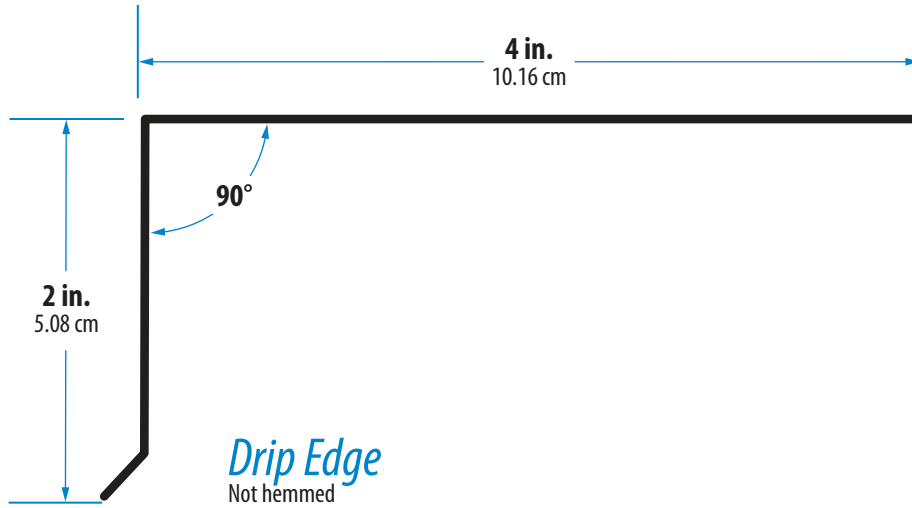

28 Gauge Galvanized Steel · 10 ft. Lengths

RE24G	Galvanized
RE24BL	Black
RE24BR	Brown
RE24BRU	Royal Brown
RE24BRW	Dark Brown
RE24CH	Charcoal
RE24GR	Gray
RE24RD	Red
RE24TN	Tan
RE24WH	White

Not all colors are available
in all markets