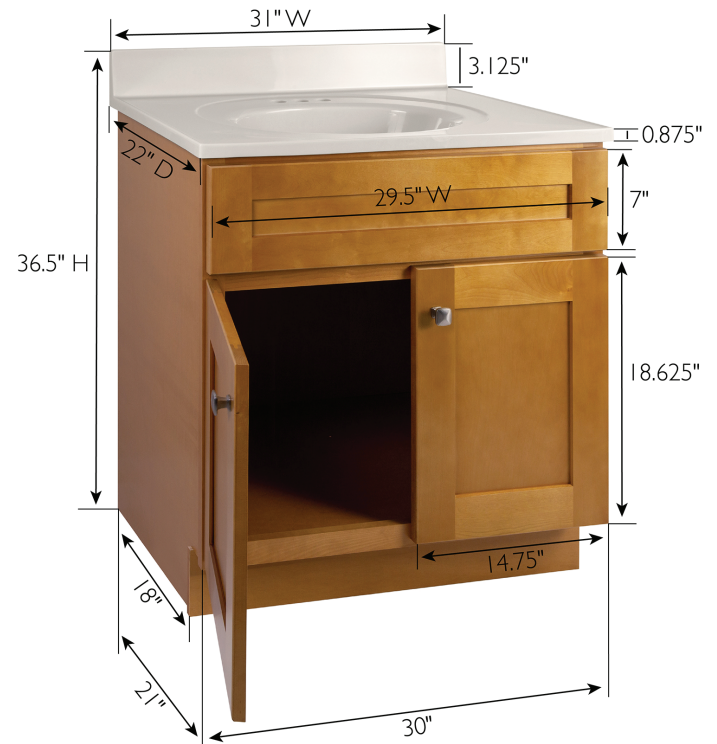

Modern Birch

Brookings 2-Door Vanity with Cultured Marble 4 in. Centerset White on White Top, Unassembled, 31 x 22

SPECIFICATIONS

MATERIAL CONSTRUCTION:	Wood/Cultured Marble	TOE KICK INSET WIDTH:	3"
ASSEMBLY REQUIRED:	Yes	BACK PANEL MATERIAL:	Plywood
ASSEMBLED DIMENSIONS:	36.5" H x 31" L x 22" D	BACK BRACE MATERIAL:	Solid Wood
ASSEMBLED WEIGHT:	105.89 lbs.	FAUCET TYPE:	Lav Centerset
TOOLS NEEDED FOR INSTALLATION:	100% Silicone, Phillips Screwdriver, Rubber Mallet, Wood Glue, Face Frame	NUMBER OF MOUNTING HOLES:	3
CONSTRUCTION TYPE:	Soft Close	BOWL MATERIAL:	Cultured Marble
HINGE STYLE:	2 Wood Shaker Doors	BACK SPLASH INCLUDED:	Yes
DOOR STYLE:	N/A	COLOR:	White on White
DRAWER STYLE:	N/A	NUMBER OF BOWLS:	1
GLIDE STYLE:	N/A	BOWL DIMENSIONS:	11.69" W x 17.13" D
FAKE DWR STYLE:	N/A	BOWL SHAPE:	Oval
DWR #1 DIMENSIONS:	N/A	SINK THICKNESS:	0.98"
DWR CONSTRUCTION:	N/A	MOUNTING TYPE:	Integrated
SHELF STYLE:	N/A	OVERFLOW HOLE:	Yes
SHELF ADJUSTABILITY INCREMENTS:	N/A	WARRANTY:	1-Year limited warranty
SHELF MAX WEIGHT CAPACITY:	N/A	TSCA TITLE IV COMPLIANT:	Yes
SHELF DIMENSIONS:	N/A	LEGAL FOR SALE IN CALIFORNIA:	Yes
SHELF THICKNESS:	N/A	PROP 65 HARMFUL MATERIAL:	Formaldehyde
SHELF MATERIAL:	N/A		
FRAME STYLE:	N/A		
FACE FRAME MATERIAL:	Solid Wood		
SIDES MATERIAL:	Plywood		
BOTTOM MATERIAL:	Plywood		