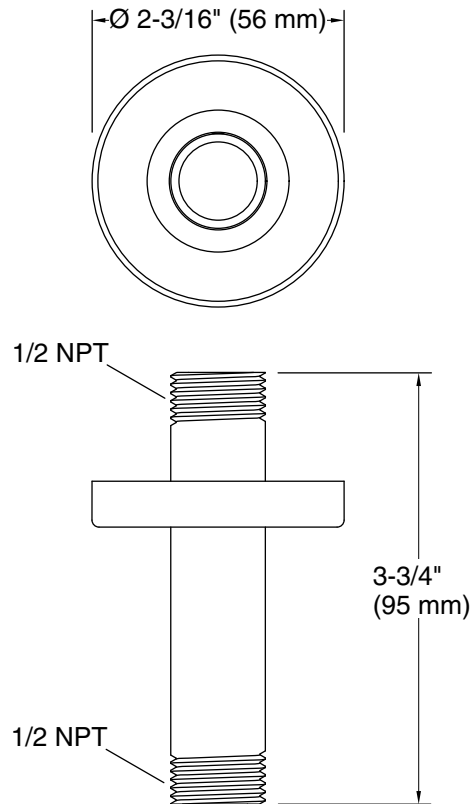

Features

- Compatible only with single-function rainheads
- 3" (76 mm) straight shower arm

Material

- Brass construction ensures durability and reliability
- KOHLER® finishes resist corrosion and tarnishing

Installation

- 1/2" -14 NPT connection
- Ceiling-mount

Recommended Products/Accessories

K-23723 Faucet cleaner

Codes/Standards

None Applicable

KOHLER® Faucet Lifetime Limited Warranty

See website for detailed warranty information.

Technical Information

All product dimensions are nominal.

Handshower:

Rated maximum flow: 0 gal/min (0 l/min)