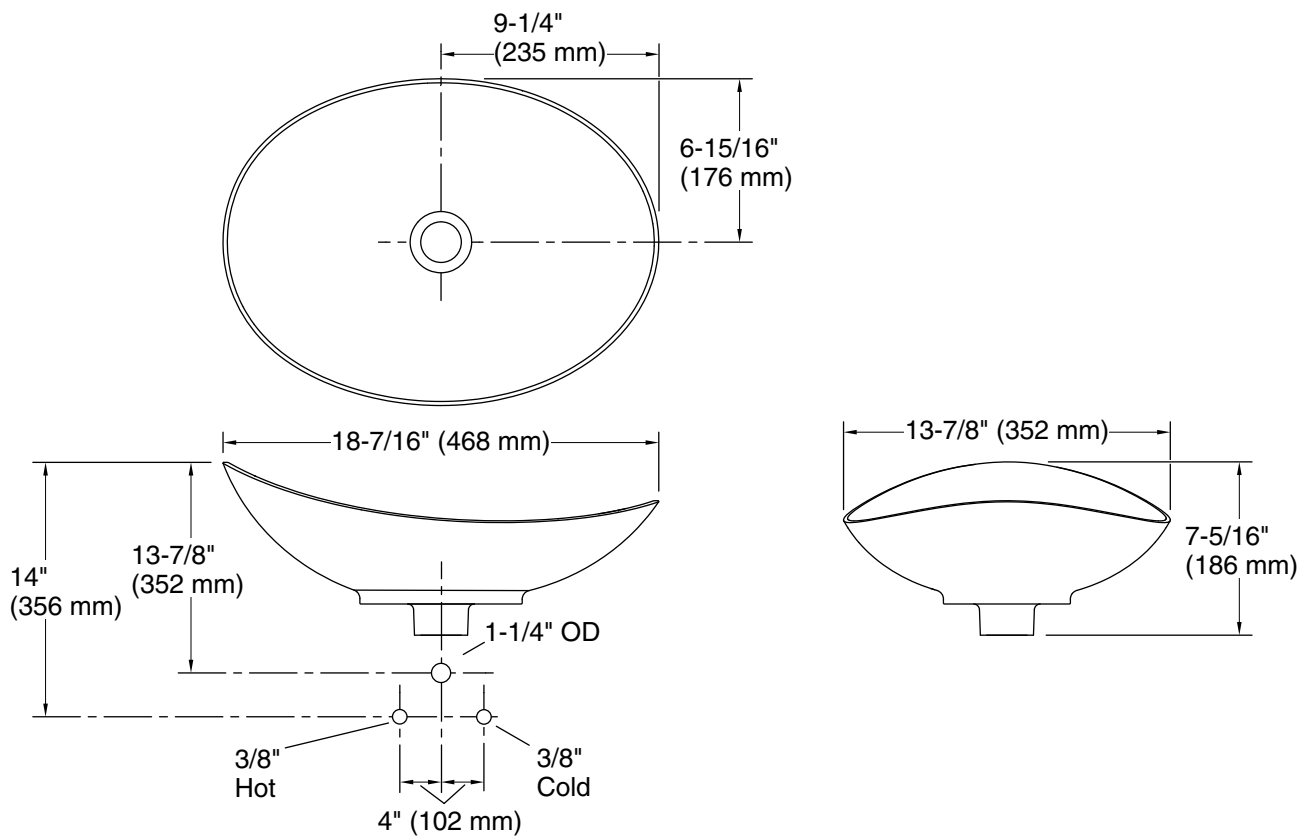

Technical Information

All product dimensions are nominal.

Basin configuration:	Single Bowl
Bowl area (Basin #1):	Length: 18" (457 mm) Width: 13-1/4" (337 mm) Bowl depth: 7-5/16" (186 mm) Water depth: 4" (102 mm)
Drain hole:	1-3/4" (44 mm)

Notes

Install this product according to the installation instructions.