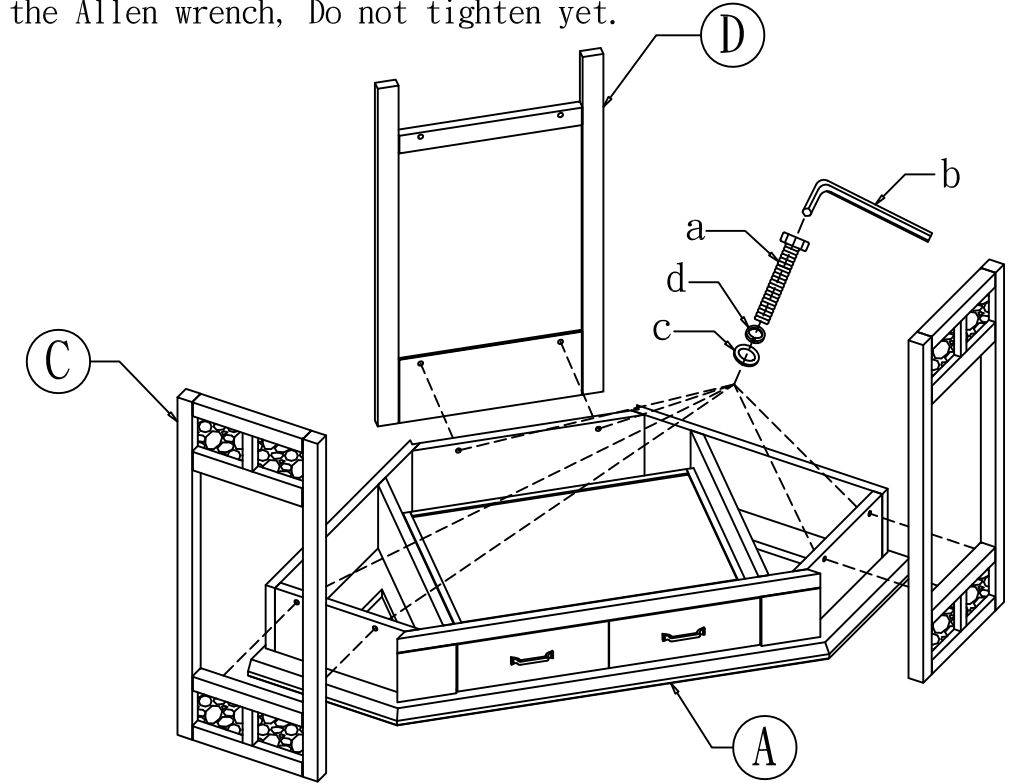

ITEM# 89430

Rustic OAK & Slate Corner Computer Desk

Leick
Home
SINCE 1910

2219 S. 19th St.
Sheboygan, WI 53081
Ph: 920-451-4060
Fax: 920-451-4063
info@leickfurnituresince1910.com

Hardware List

	Item	Description	Qty
a		Bolt 1/4" * 1 1/4"	12PCS
b		Allen wrench	1PC
c		Flat Washer 1/4" * 16mm	12PCS
d		Lock Washer	12PCS

Parts List

Item	Description	Qty
A	Top Assembly	1PC
B	Shelf	1PC
C	Side Frame	2PCS
D	Back Frame	1PC

Assembly Instructions

step 1

Fasten (2) side frames and back frame with (6) bolts, flat washers and lock washers using the Allen wrench, Do not tighten yet.

step 2

Fasten the shelf to the side frames and the back frame with (6) bolts and flat washers and lock washers, tighten. Now tighten all bolts in step 1.