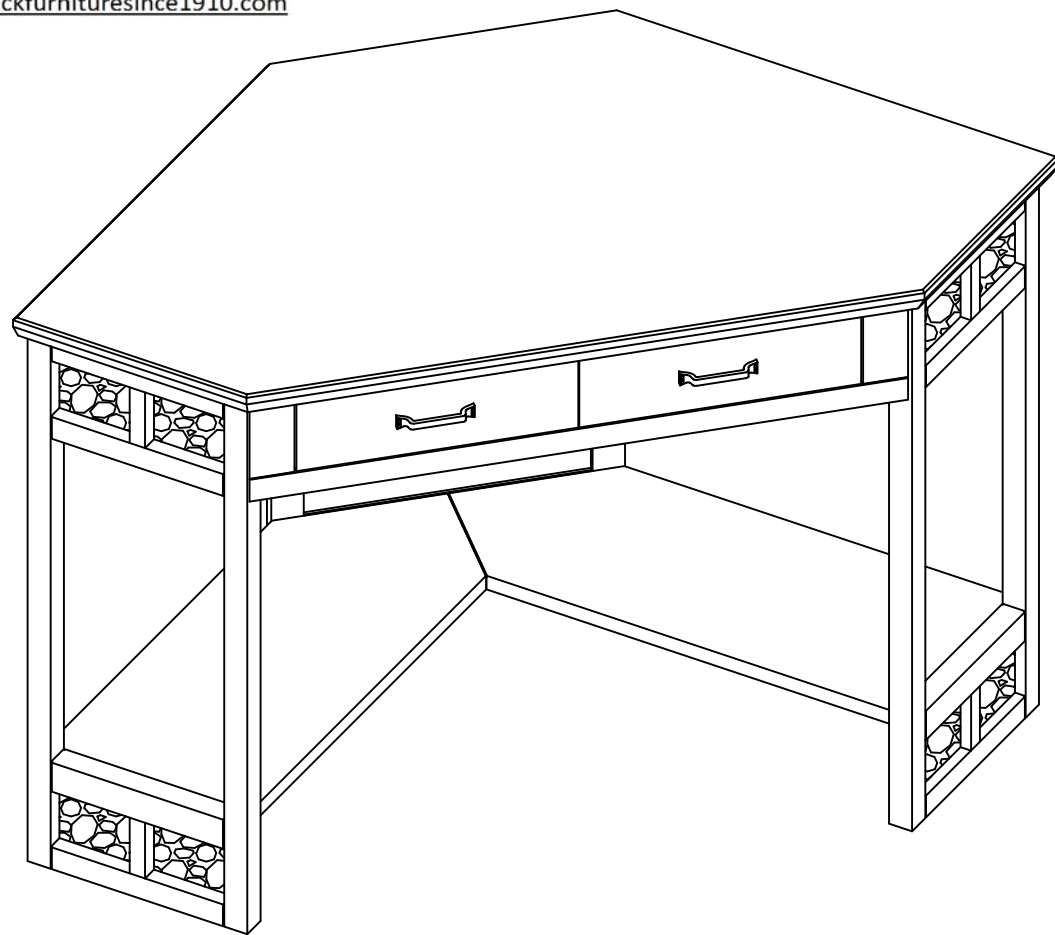

ITEM# 89430

Rustic OAK & Slate Corner Computer Desk

Leick
Home
SINCE 1910

2219 S. 19th St.
Sheboygan, WI 53081
Ph: 920-451-4060
Fax: 920-451-4063
info@leickfurnituresince1910.com

Hardware List

	Item	Description	Qty
a		Bolt 1/4" * 1 1/4"	12PCS
b		Allen wrench	1PC
c		Flat Washer 1/4" * 16mm	12PCS
d		Lock Washer	12PCS

Parts List

Item	Description	Qty
A	Top Assembly	1PC
B	Shelf	1PC
C	Side Frame	2PCS
D	Back Frame	1PC

Assembly Instructions

step 1

Fasten (2) side frames and back frame with (6) bolts, flat washers and lock washers using the Allen wrench, Do not tighten yet.