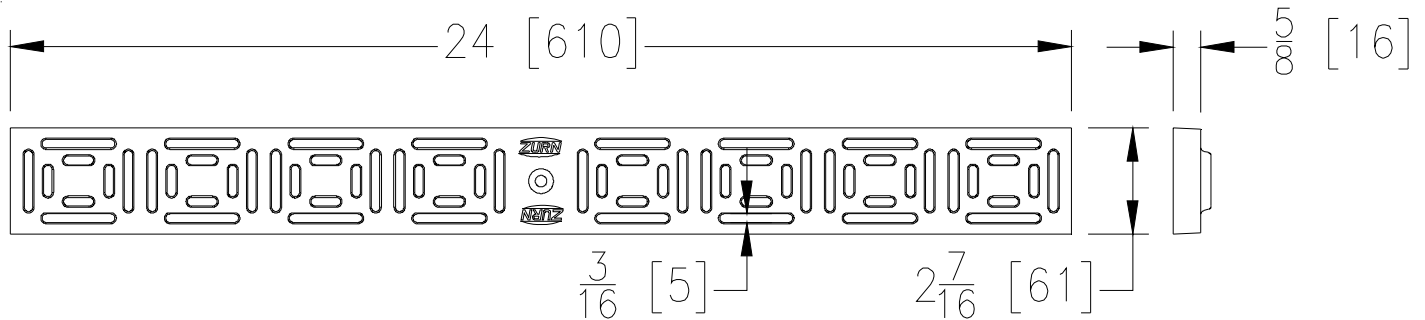

P880-BZ
2-7/16 [61] Wide Bronze Decorative Grate

Dimensional Data (inches and [mm]) are Subject to Manufacturing Tolerances and Change Without Notice

[Back to Index](#)

Please Check ✓	Item No.	Part Number	Item I.D.
	2	64446-001	P880-BZ

BZ GRATE ENGINEERING SPECIFICATION: The Zurn P880-BZ

Bronze Decorative Grate, is 2-7/16 inches wide by 24" inches long, weighing 3.0 lbs per linear foot. The grate has an open area of 6.14 square inches per linear foot, DIN Rating of Class A, ANSI Rating of Light-Duty and is ADA Compliant.

BZ - Bronze Decorative Grate	
Material:	Bronze
DIN Rating:	Class A
Weight:	3.0 lbs/ft.
Open Area:	6.14 in ² /ft.
ANSI Rating:	Light-Duty
Application:	Decorative Heel-Proof
Slot Width/Hole Size:	3/16"
ADA:	Yes
H-20:	No
FAA:	No