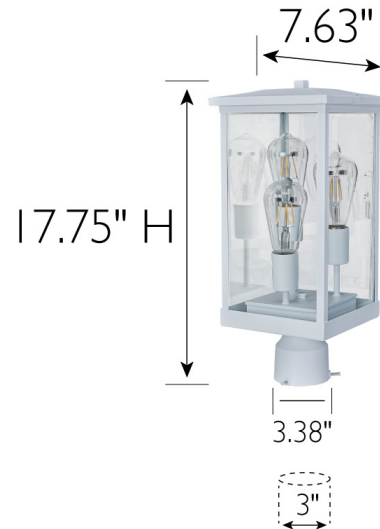

Mayfield Outdoor Post Top Light

White

Fits 3" lamp post or pier mount
(not included)

SPECIFICATIONS

MOUNTING:	Pier or Post Mount	LED BRIGHTNESS (LUMENS):	N/A
SLOPED CEILING ADAPTABLE:	No	LED COLOR CORRELATED TEMPERATURE (CCT):	N/A
LAMP TYPE 1:	Maximum 60W Medium Base Bulb	LED COLOR RENDERING INDEX (CRI):	N/A
BULB INCLUDED:	No	LED EFFICACY:	N/A
WATTS PER BULB:	60W	LED AVERAGE RATED LIFE:	N/A
TOTAL WATTAGE:	180W	ENERGY EFFICIENT:	N/A
DIMMABLE:	No	LIGHTING AMPS:	1.5
MATERIAL CONSTRUCTION:	Aluminum/Glass	VOLTAGE:	120V
ASSEMBLED DIMENSIONS:	17.75" H x 7.63" L x 7.63" D		
WEIGHT:	5.94 lbs.		
BACKPLATE DIMENSIONS:	N/A		
CANOPY/PLATE DIMENSIONS:	N/A		
GLASS/SHADE DIMENSIONS:	13.25" H x 7.13" L x 7.13" D		
GLASS/SHADE MATERIAL:	Glass		
GLASS/SHADE TYPE:	Clear		
GLASS/SHADE COLOR:	Clear		