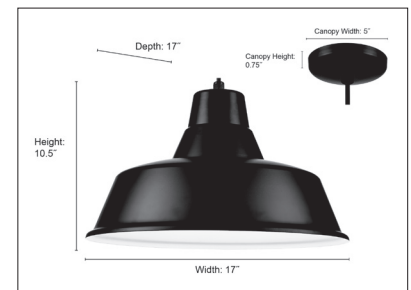

RCLWC17-SB

Accessories

- RCLWC14 compatible with wire guard: RWG14
- RCLWC17 compatible with wire guard: RWG17

Note: All finishes on outdoor lighting must be properly maintained and treated. Therefore, we suggest cleaning with a regular application of finish preserving & renewing products such as Rejuvenate.

Timeless Lighting For Any Space

Millennium

Millennium Lighting • 105 Declaration Drive • McDonough, GA 30253 • www.millenniumlighting.com