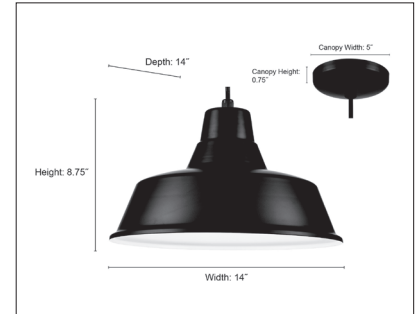

R SERIES

RCLWC14 & RCLWC17

14" & 17" CLASSIC WAREHOUSE CORD HUNG ONE LIGHT SHADE

RCLWC14 FINISH

● SB - Satin Black

DIMENSIONS

Width	14"
Height	8.75"
Depth	14"
Canopy Width	5"
Canopy Height	0.75"
Wire	144"
Weight	2.44 lbs

MATERIAL

Aluminum

LAMPING

# Bulbs	1-Medium
Bulb Base	Medium (E26)
Watts per Bulb	100W
Voltage	120V
Total Wattage	100W
Bulbs Included	No

CERTIFICATION

ETL Listed   Damp Location

WARRANTY

5 Year Product Warranty

RCLWC14-SB

RCLWC17 FINISH

● SB - Satin Black

DIMENSIONS

Width	17"
Height	10.5"
Depth	17"
Canopy Width	5"
Canopy Height	0.75"
Wire	144"
Weight	3.09 lbs

MATERIAL

Aluminum

LAMPING

# Bulbs	1-Medium
Bulb Base	Medium (E26)
Watts per Bulb	100W
Voltage	120V
Total Wattage	100W
Bulbs Included	No

CERTIFICATION

ETL Listed   Damp Location

WARRANTY

5 Year Product Warranty

ITEM NUMBER

SKUs	RCLWC14-SB
	RCLWC17-SB