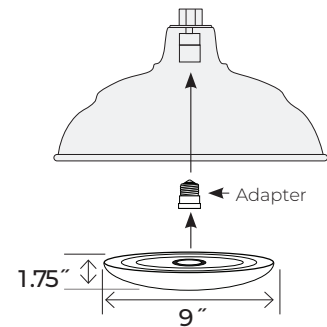

Note: All finishes on outdoor lighting must be properly maintained and treated. Therefore, we suggest cleaning with a regular application of finish preserving & renewing products such as Rejuvenate.