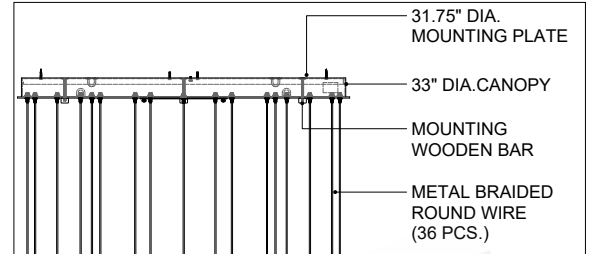

ITEM: 9000-1276B

Overall Dimensions

Height: 8.75"

Diameter: 33"

- 33" DIA. * 2.5" H. CANOPY
- 31.75" DIA. * 0.75" H. MOUNTING PLATE COVER
- 4.25" DIA. * 8.75" H. SHADE

TOP VIEW

CANOPY DETAIL

FRONT VIEW

8.75" is the minimum adjustable height using the shades due to the shade size and their respective size of the canopy.

Note:
Cord lengths are not shown to scale