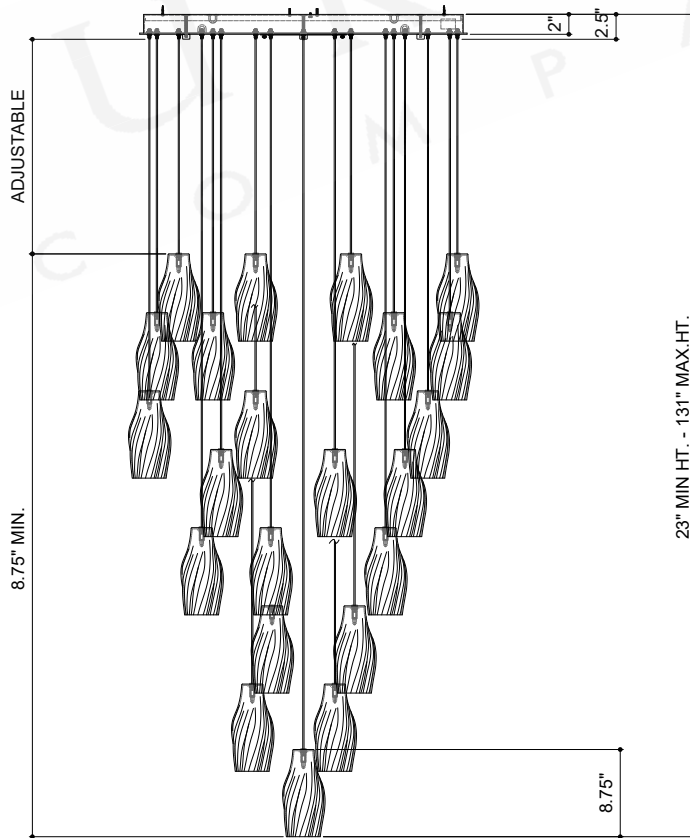

ITEM: 9000-1276B

Overall Dimensions

Height: 8.75"

Diameter: 33"

- 33" DIA. * 2.5" H. CANOPY
- 31.75" DIA. * 0.75" H. MOUNTING PLATE COVER
- 4.25" DIA. * 8.75" H. SHADE

TOP VIEW

CANOPY DETAIL

FRONT VIEW

8.75" is the minimum adjustable height using the shades due to the shade size and their respective size of the canopy.

Note:
Cord lengths are not shown to scale