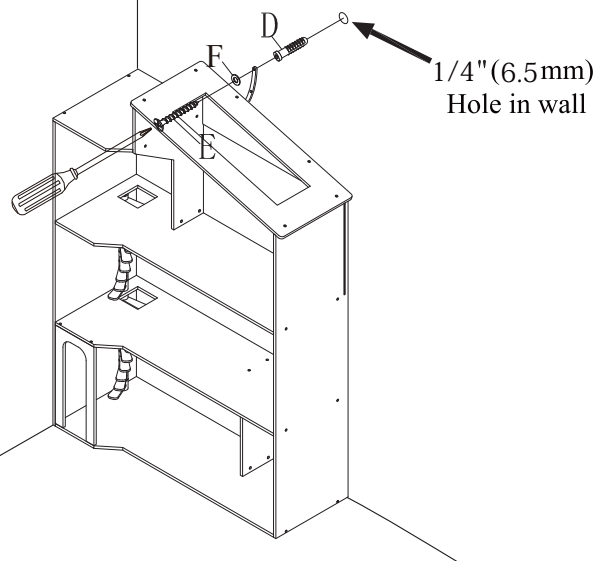

Warning:

Serious or fatal injuries can occur from furniture tip-over. To help prevent furniture tip-over:

Use provided mounting hardware to secure furniture to the wall.

This may reduce but not eliminate the risk of furniture tip-over.

Do not allow children to climb on furniture.

Keep remote controls, toys, and other items that might attract children off of this product.

Unless specifically designed to accommodate, do not set televisions or other heavy objects on top of this product.