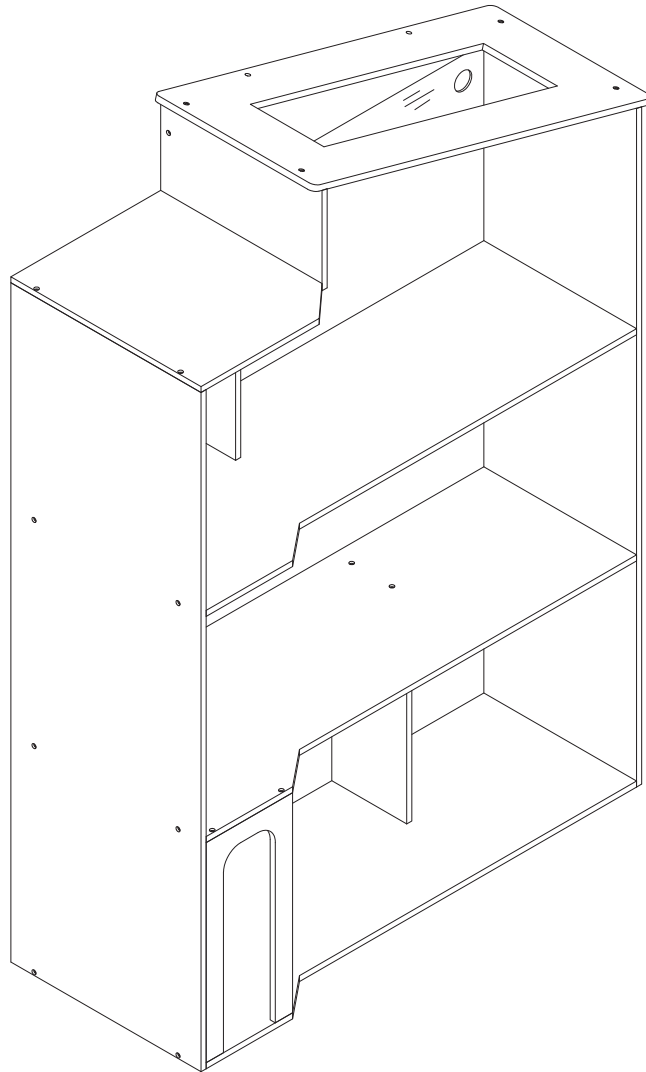

Olivia's Little World Dreamland Mediterranean Doll House - Multi-color

TD-13551B

WARNING

CHOKING HAZARD-small parts
Not for children under 3yrs
The toy is to be assembled by an adult.

TIME SAVER!

3D Interactive Instruction