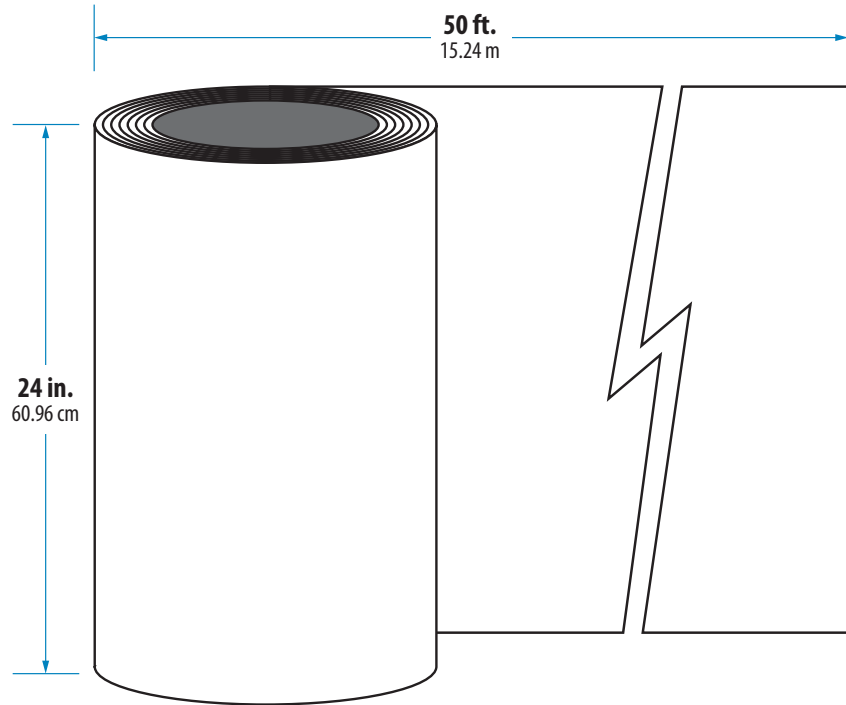

0.019 (nom.) Aluminum • 24 in. x 50 ft. • Textured PVC Coated

Royal Brown