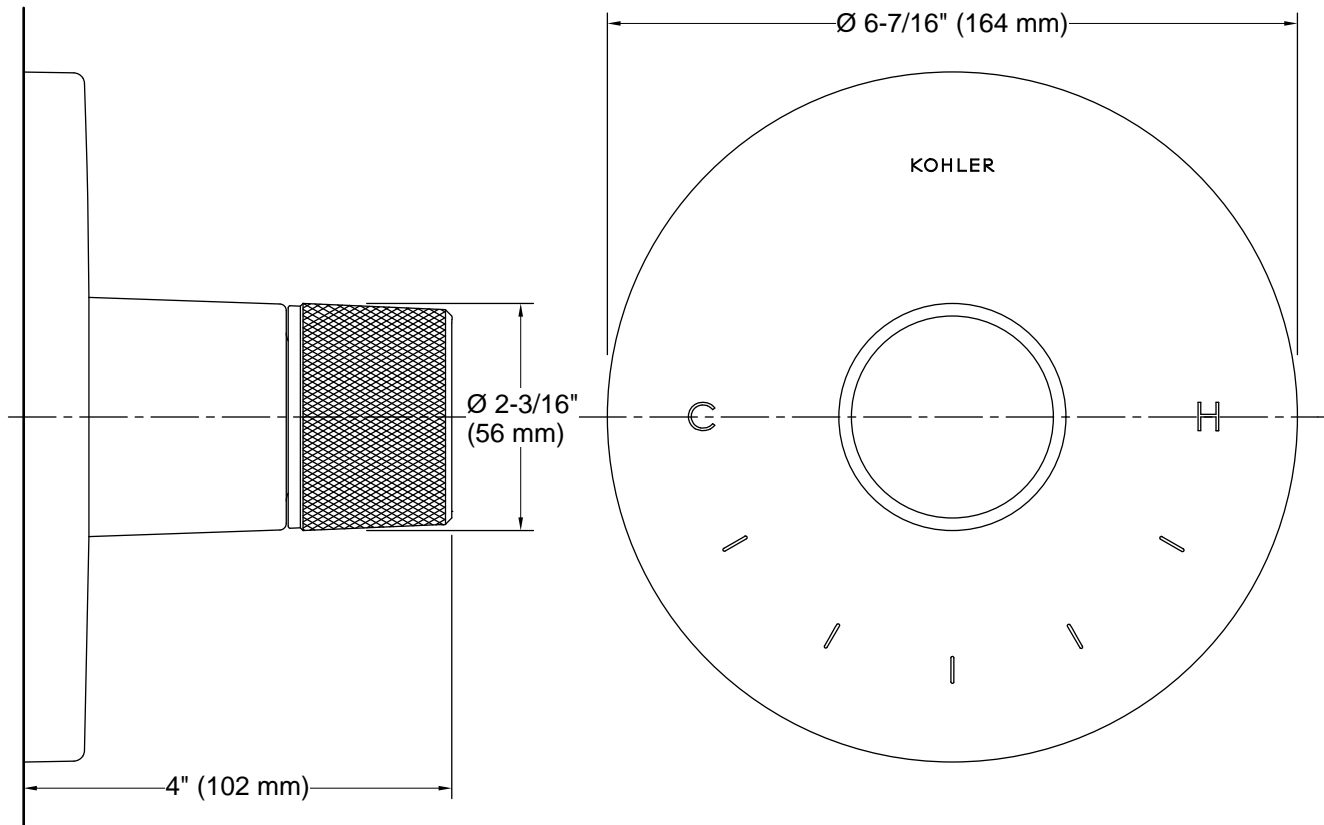

Technical Information

All product dimensions are nominal.

Drain included: No

Handshower:

Rated maximum flow: 0 gal/min (0 l/min)

Notes

Install this product according to the installation instructions.