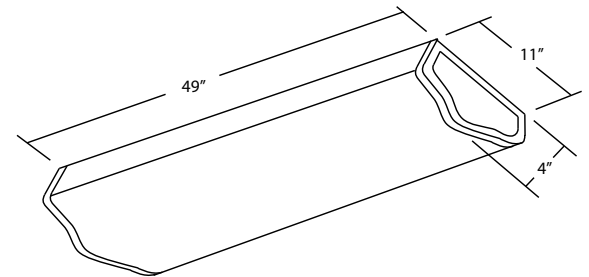

10375

4-lamp 32W Residential Fluorescent Wraparound

Product Description

Features

- 4X 32W T8 lamps
- Easy surface-mount installation
- Heavy 20 gauge steel construction
- White Euro-style acrylic lens blocks 80% of U.V. at 400nm
- Energy-saving electronic ballast (120V)
- Three IDEAL® push-in wire connectors ease installation

Project

Catalog

Type

Ordering Information

Example: 10375WHEB

Series	Trim Color
10375	WHEB (white endcap)
	PWEB (pewter endcap)