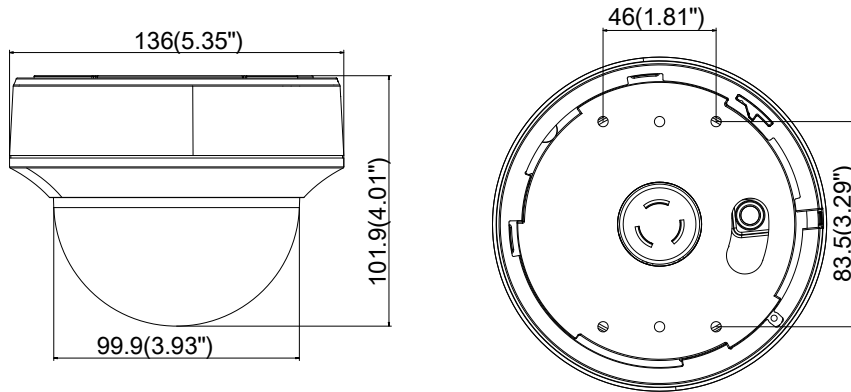

## Specifications

<b>Camera</b>	
Image Sensor	2MP CMOS Image Sensor
Signal System	PAL/NTSC
Effective Pixels	1928(H)*1088(V)
Min. illumination	0.01 Lux @ (F1.2,AGC ON),0 Lux with IR
Shutter Time	1/25(1/30)s to 1/50,000s
Lens	Motorized VF lens; 2.8 - 12 mm
	Angle of view: 35.1°-114.5°
Lens Mount	φ14
Day & Night	ICR
Angle Adjustment	Pan: 0° - 355°; Tilt:0° - 75°; Rotate: 0° - 355°
Synchronization	Internal Synchronization
WDR	120dB
Video Frame Rate	1080p@25fps/1080p@30fps
HD Video Output	1 Analog HD output
S/N Ratio	>62dB
<b>Menu</b>	
AGC	Support
D/N Mode	Color/BW/SMART
White Balance	ATW/ MWB
BLC	Support
Functions	Wide Dynamic Range, Digital noise reduction, Mirror, SMART IR
<b>General</b>	
Operating Conditions	-40 °C – 60 °C (-40 °F – 140 °F), Humidity 90% or less (non-condensing)
Power Supply	12 VDC ± 15%; -A: 12 VDC ± 15% 24 VAC ± 15%
Power Consumption	Max. 4.5W; -A: Max. 6.5W
IR Range	Up to 30m
Communication	Up the coax, Protocol: HIKVISION-C (TVI output)
Dimensions	Φ136mm×102mm (Φ5.35"×4.02")
Weight	Approx. 600g ( 1.32lb)

## Dimensions

Unit: mm