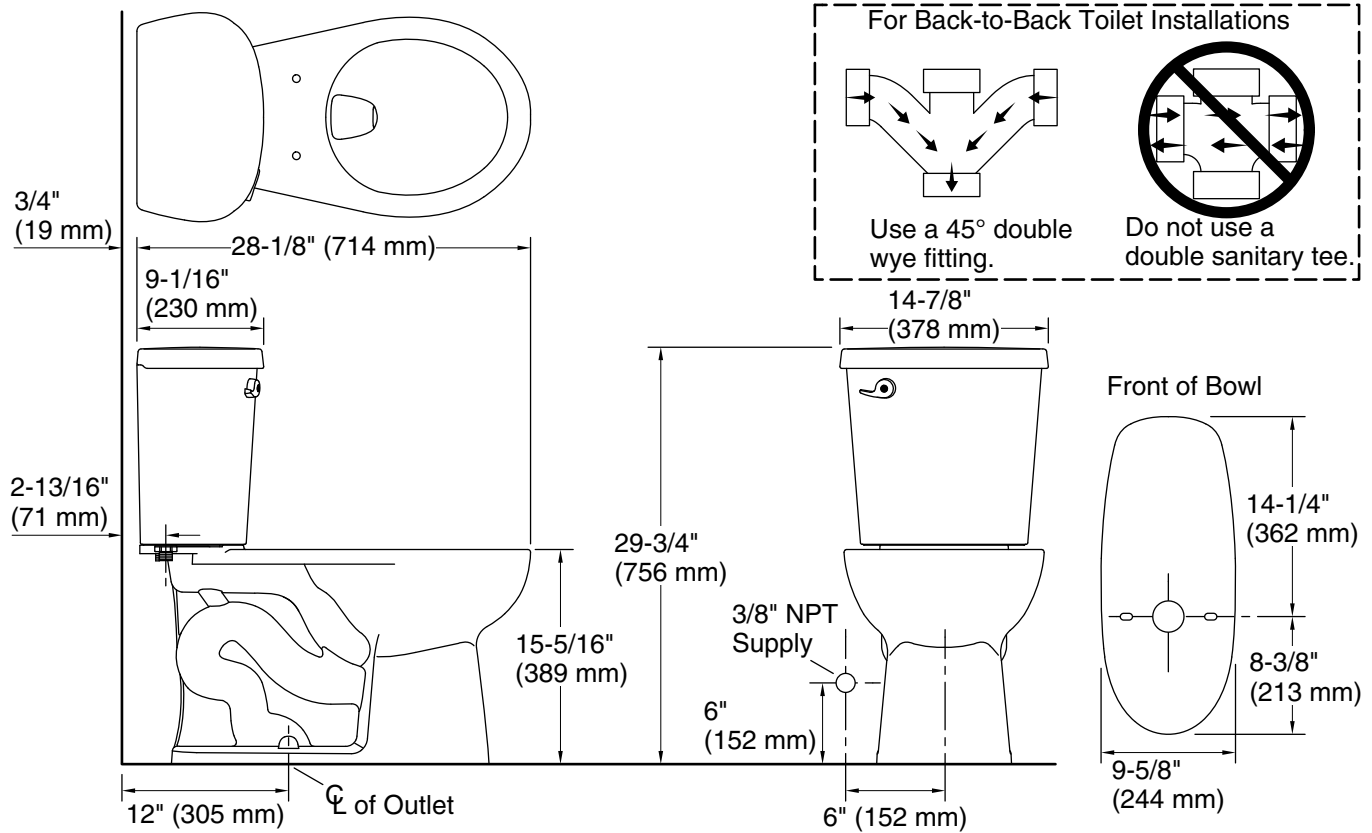

Valton®

Two-piece round-front toilet
402314

Features

- Two-piece design
- Round-front bowl offers an ideal solution for smaller bathrooms and powder rooms
- 1.6 gpf (6.0 lpf)
- Color-matched left-hand white trip lever included
- 2" (51 mm) fully glazed trapway
- Combination consists of the 403377 bowl and 404562 tank
- Pro Force® Plus flushing technology delivers greater flushing power than previous Pro Force® models

Installation

- Standard 12" (305 mm) rough-in
- Three-bolt quick-connect installation
- Seat and supply line sold separately

Recommended Products/Accessories

- K-20111 Brevia™ Quiet-Close™ round-front toilet seat
- K-5420 Low-Profile Bolt Caps
- K-23726 Drain treatment

Technical Information

All product dimensions are nominal.

Toilet type: Floor-mount
Waste Outlet: Floor
Bowl shape: Round-front
Flush type: Gravity siphon jet
Rough-in: 12" (305 mm)

Fixture Supply Requirements

Min static pressure: 15 psi (103.4 kPa)
Max static pressure: 80 psi (551.6 kPa)

Notes

Install this product according to the installation instructions.

For back-to-back toilet installations: Use only a 45° double wye fitting.