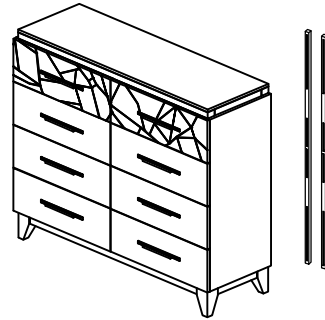

BRODERICK CHESSER MIRROR ASSEMBLY INSTRUCTIONS

BOX CHESSER MIRROR

BOX CHESSER *

***SOLD SEPARATELY**

OPTION 1 WALL MOUNTING

HARDWARE PACKED IN CHESSER

1	ALLEN BOLT (6X40mm)		8 PCS
2	SPRING WASHER (M6)		8 PCS
3	FLAT WASHER (M6)		8 PCS
4	ALLEN KEY (L4)		1 PC