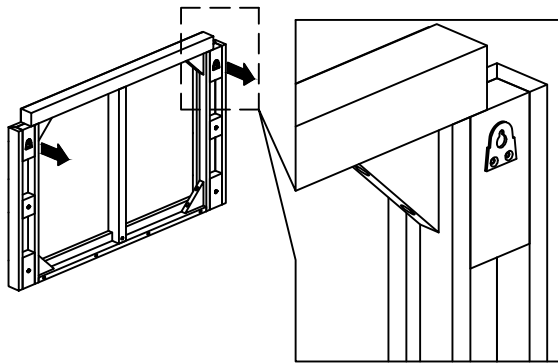

BRODERICK CHESSER MIRROR ASSEMBLY INSTRUCTIONS

BOX CHESSER MIRROR

BOX CHESSER *

***SOLD SEPARATELY**

OPTION 1 WALL MOUNTING

HARDWARE PACKED IN CHESSER

1	ALLEN BOLT (6X40mm)		8 PCS
2	SPRING WASHER (M6)		8 PCS
3	FLAT WASHER (M6)		8 PCS
4	ALLEN KEY (L4)		1 PC