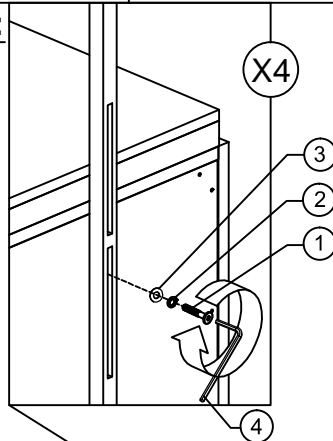

BRODERICK CHESSER MIRROR ASSEMBLY INSTRUCTIONS

BOX CHESSER MIRROR

BOX CHESSER *

*SOLD SEPARATELY

OPTION 1 WALL MOUNTING

HARDWARE PACKED IN CHESSER

1	ALLEN BOLT (6X40mm)		8 PCS
2	SPRING WASHER (M6)		8 PCS
3	FLAT WASHER (M6)		8 PCS
4	ALLEN KEY (L4)		1 PC

OPTION 2 CHESSER MOUNTING

STEP 1 :

STEP 2 :