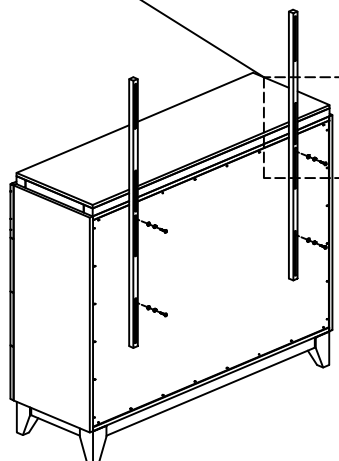

BRODERICK CHESSER MIRROR ASSEMBLY INSTRUCTIONS

BOX CHESSER MIRROR

BOX CHESSER *

*SOLD SEPARATELY

OPTION 1 WALL MOUNTING

HARDWARE PACKED IN CHESSER

1	ALLEN BOLT (6X40mm)		8 PCS
2	SPRING WASHER (M6)		8 PCS
3	FLAT WASHER (M6)		8 PCS
4	ALLEN KEY (L4)		1 PC

OPTION 2 CHESSER MOUNTING

STEP 1 :

STEP 2 :