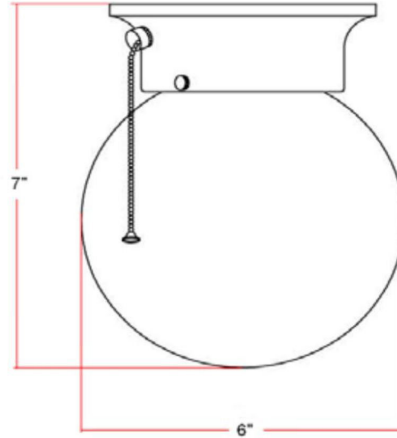

I-Light Flush Mount Ceiling Light
White

SPECIFICATIONS

MOUNTING:	Flush Mount	LED BRIGHTNESS (LUMENS):	N/A
SLOPED CEILING ADAPTABLE:	No	LED COLOR CORRELATED TEMPERATURE (CCT):	N/A
LAMP TYPE 1:	1 lamp 60W Incandescent A19	LED COLOR RENDERING INDEX (CRI):	N/A
BULB INCLUDED:	No	LED EFFICACY:	N/A
WATTS PER BULB:	60W	LED AVERAGE RATED LIFE:	N/A
TOTAL WATTAGE:	60W	ENERGY EFFICIENT:	No
DIMMABLE:	Yes	LIGHTING AMPS:	0.5
MATERIAL CONSTRUCTION:	Steel	VOLTAGE:	120V
ASSEMBLED DIMENSIONS:	7" H x 6" L x 6" D		
WEIGHT:	1.10 lbs.		
BACKPLATE DIMENSIONS:	N/A		
CANOPY/PLATE DIMENSIONS:	1.75" H x 4.88" D		
GLASS/SHADE DIMENSIONS:	6" H x 5.75" L x 5.75" D		
GLASS/SHADE MATERIAL:	Glass		
GLASS/SHADE TYPE:	Opal		
GLASS/SHADE COLOR:	White		