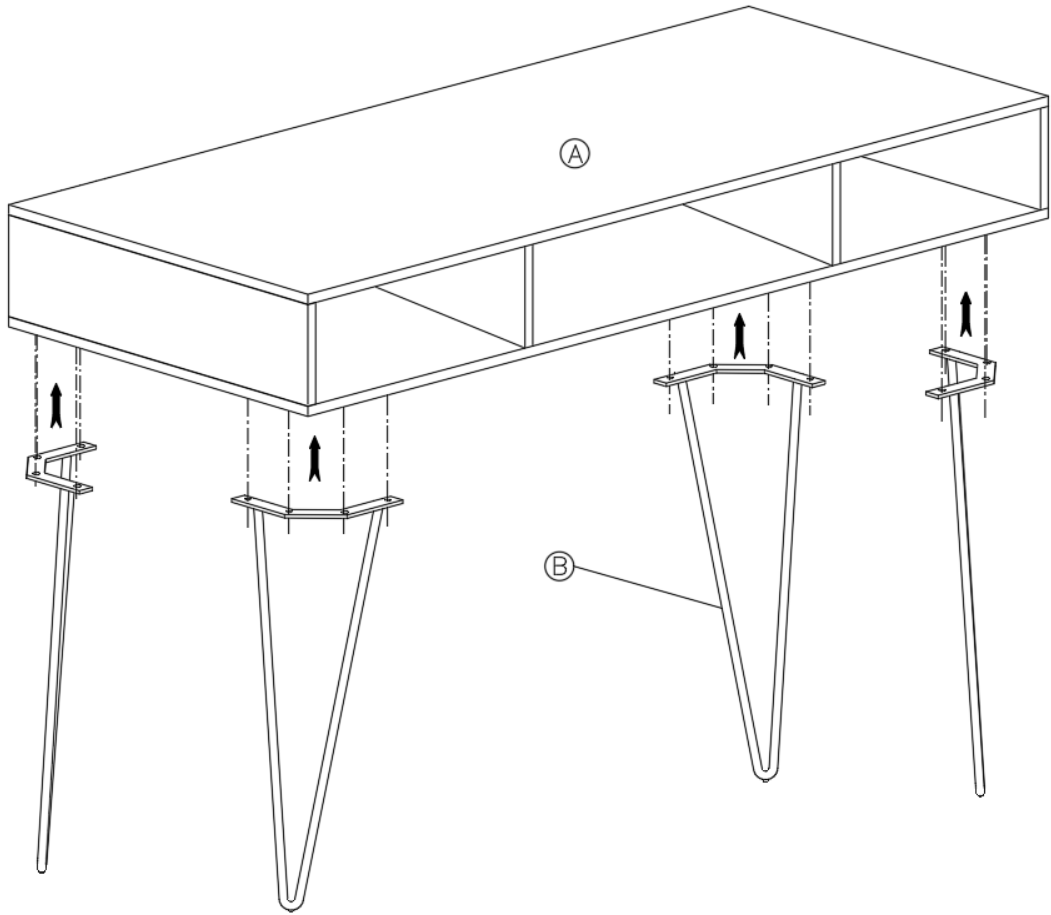

2

WASHER
Ø 16 / Ø 8 X 1 mm
QTY 16

3

ALLEN KEY
QTY 1

STEP 1

1. Attach Legs (B) to the Top (A) with Allen Key Bolts (1) and Washers (2).
2. Use Allen Key (3) to tighten Bolts.

STEP 2

NOTE: Levelers on the bottom of the legs can be adjusted if floor is uneven.