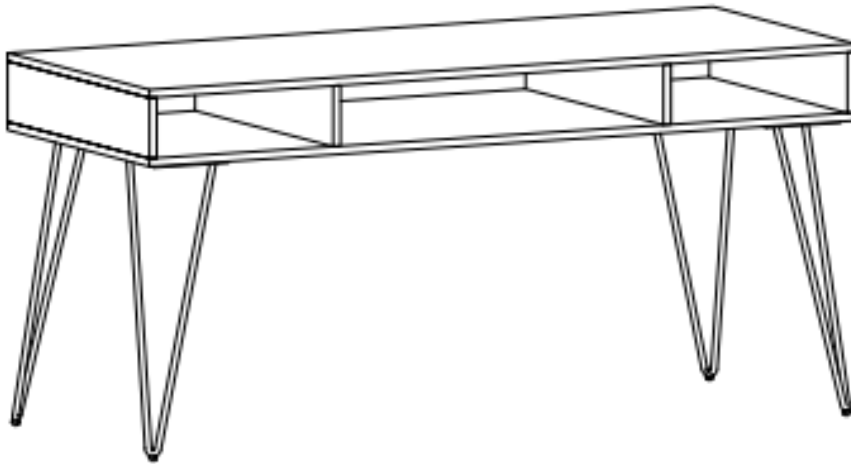

SIMPLEHOME[®]
— LIFE BY DESIGN —

HUNTER / MORENO / DIAZ

DESK

MODEL # AXCHUN-12-UBG

brooklyn + max™ 

Wyndent Hall™
HOME DECOR

For Fastest Customer Service

1. Open your phone's camera.
2. Point your phone's camera at the QR code to scan.
3. Click on the pop up.
4. You'll be taken to our customer service page.
5. Fill the form with your order information and issue.
6. Submit form.
7. A customer service associate will contact you.