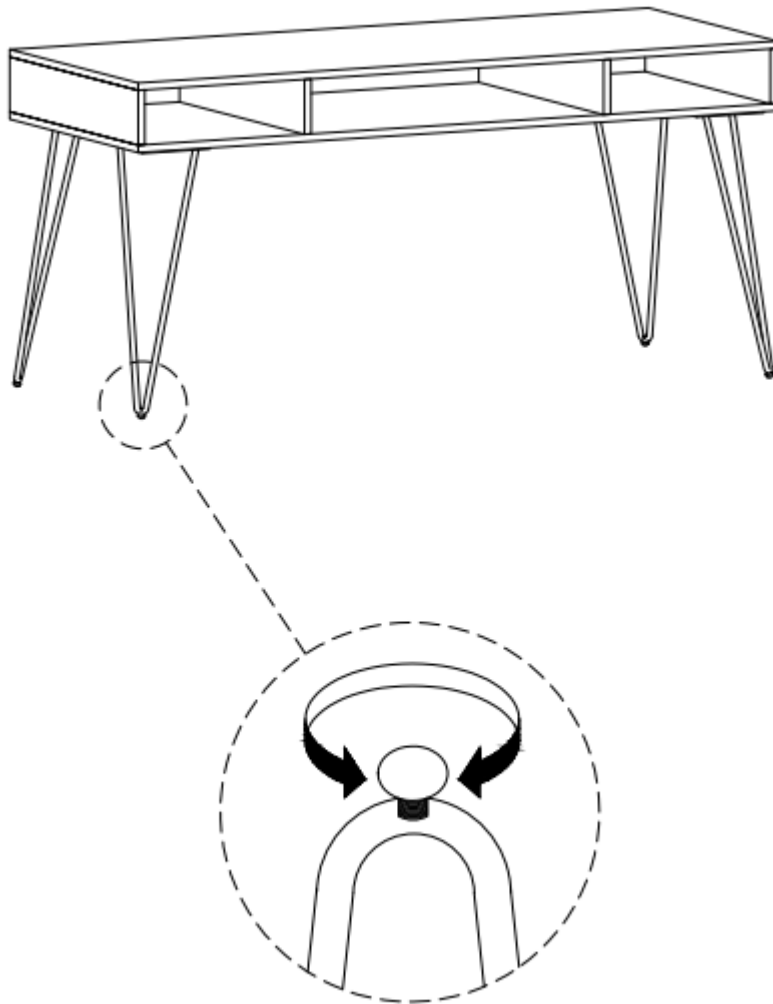

2

WASHER
Ø 16 / Ø 8 X 1 mm
QTY 16

3

ALLEN KEY
QTY 1

STEP 1

1. Attach Legs (B) to the Top (A) with Allen Key Bolts (1) and Washers (2).
2. Use Allen Key (3) to tighten Bolts.

STEP 2

NOTE: Levelers on the bottom of the legs can be adjusted if floor is uneven.