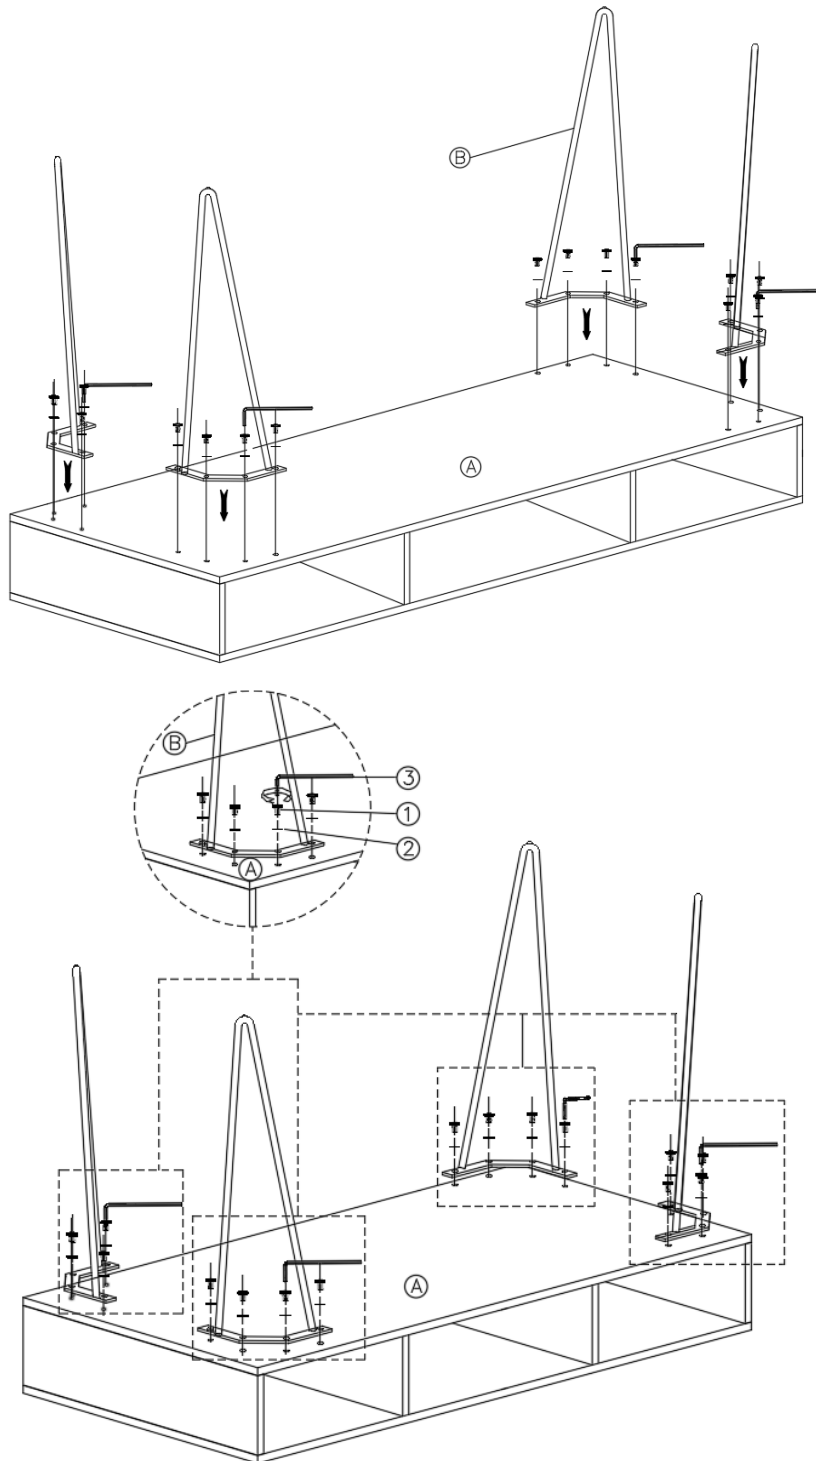

PART DESCRIPTION

A

TOP
QTY 1

B

LEG
QTY 4

HARDWARE DESCRIPTION

1

ALLEN KEY BOLT
M6 x 16 mm
QTY 16

2

WASHER
Ø 16 / Ø 8 X 1 mm
QTY 16

3

ALLEN KEY
QTY 1

STEP 1

1. Attach Legs (B) to the Top (A) with Allen Key Bolts (1) and Washers (2).
2. Use Allen Key (3) to tighten Bolts.

STEP 2

NOTE: Levelers on the bottom of the legs can be adjusted if floor is uneven.