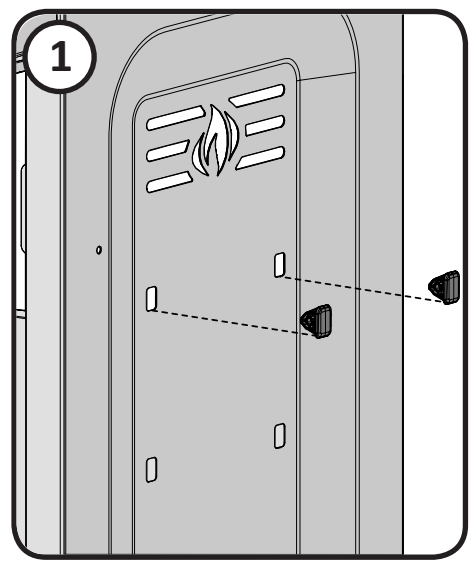

QUICK ASSEMBLY GUIDE GUIDE DE MONTAGE RAPIDE

ROGUE SE525SB

1. 11 x1 x2

1. 12 x2 x2

1. 13 x4 x2 x2

14

15 x1

16 x1 x1

17 x2

18 x1 x2

21

19 x1 x2

20 x7 x1 x2

Wolf Steel Ltd.
214 Bayview Drive,
Barrie, Ontario, CANADA L4N 4Y8
grills@napoleonproducts.com