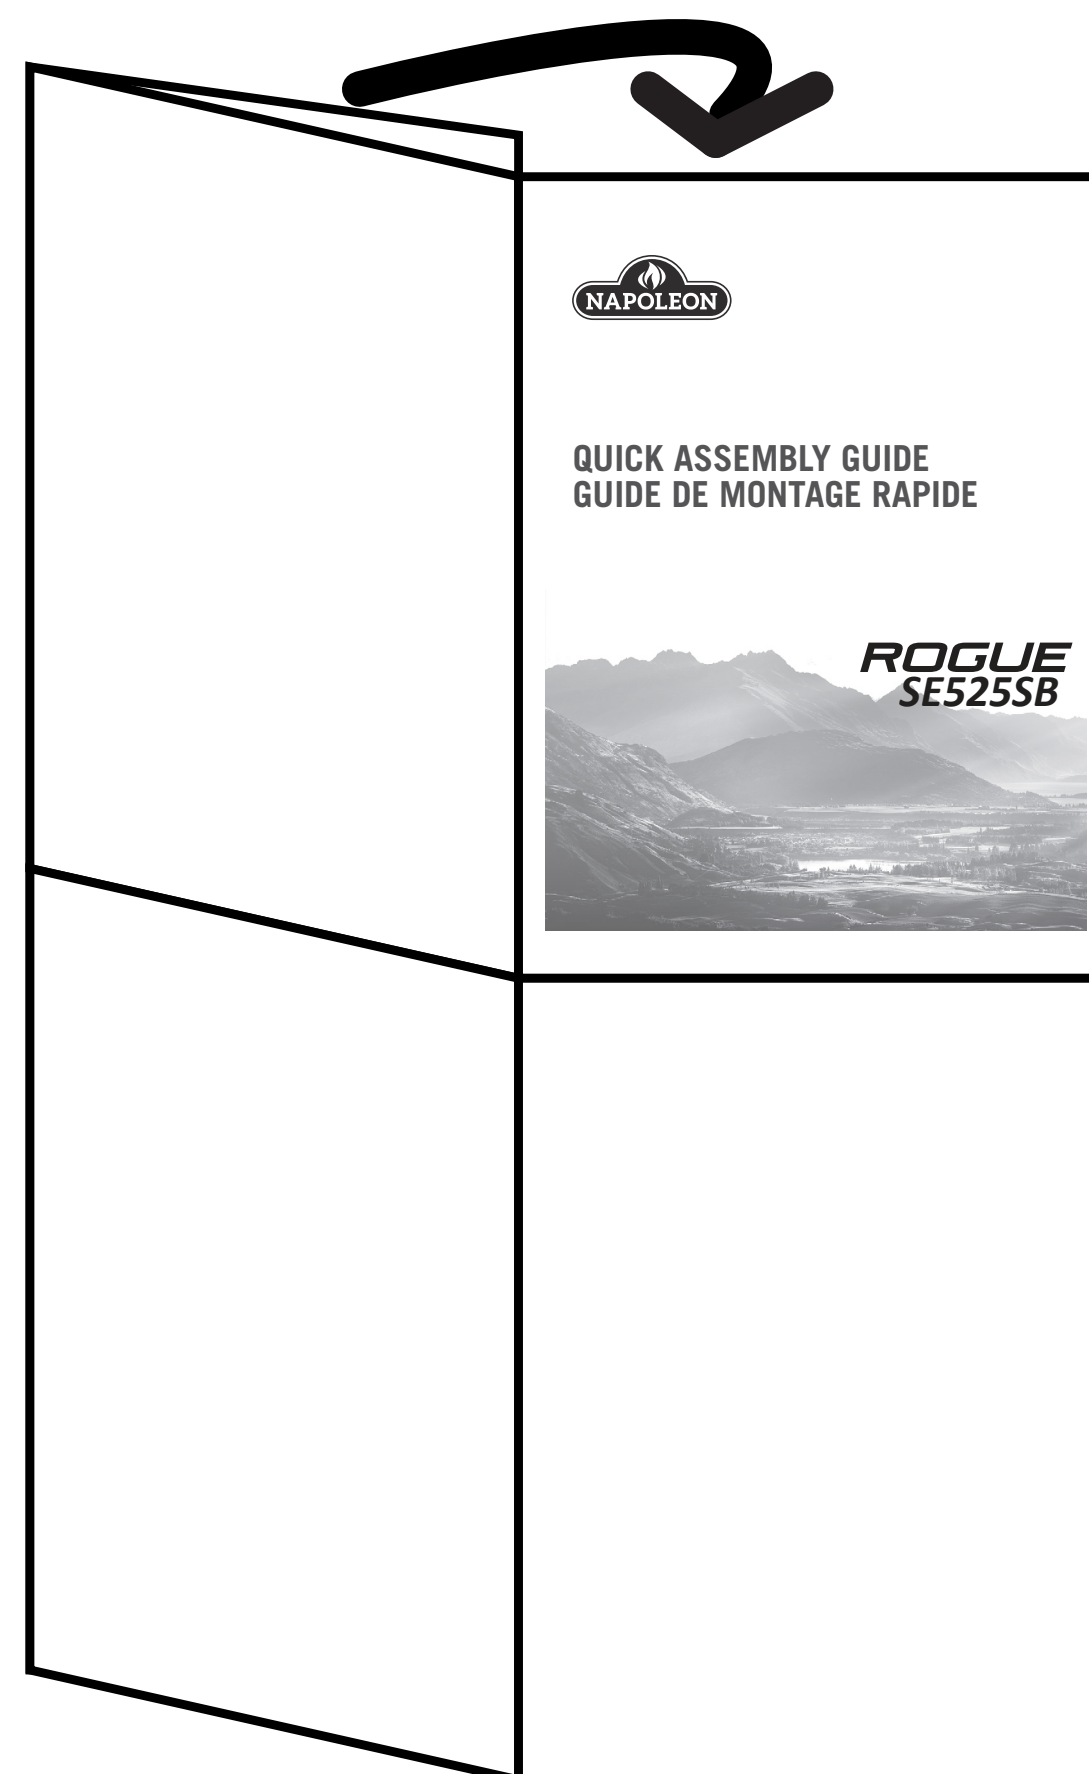

DO NOT PRINT THIS PAGE

FOLDING INSTRUCTIONS FOR QUICK ASSEMBLY GUIDE

PRINT ON 25 1/2" W x 22" H SIZE OF PAPER

①

②

③

Please Print In BLACK and WHITE

QUICK ASSEMBLY GUIDE GUIDE DE MONTAGE RAPIDE

ROGUE SE525SB

- 11 x1 x2

- 12 x2 x2

- 13 x4 x2 x2

14

15 x1

16 x1 x1

17 x2