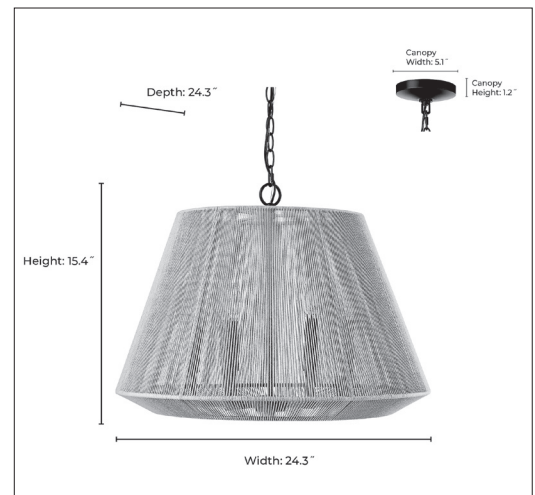

Shade - Natural Cotton Twine

Millennium Lighting
105 Declaration Drive
McDonough, GA 30253
www.millenniumlighting.com