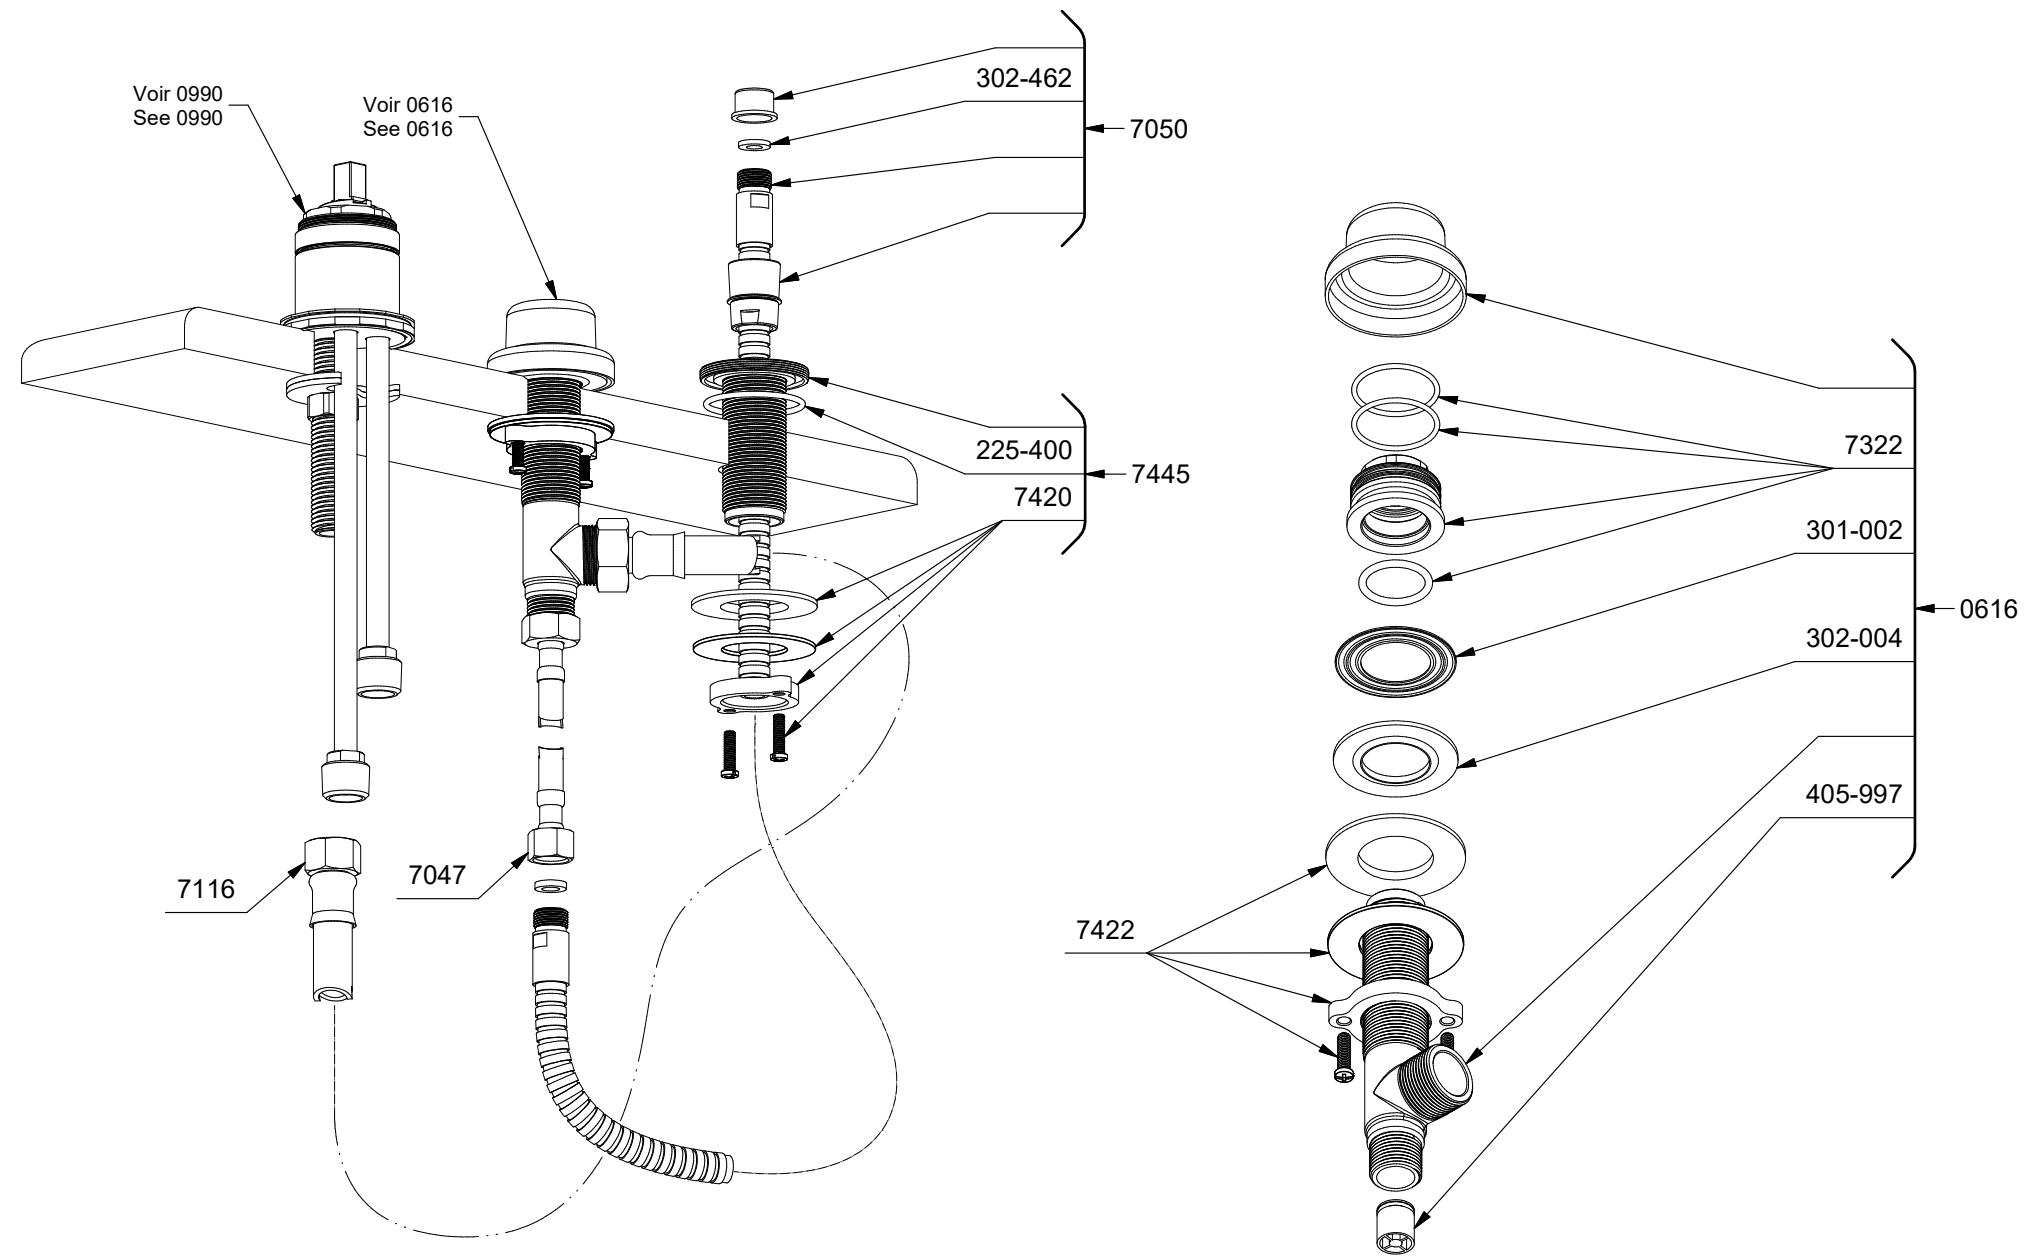

*Les dimensions, les modèles et les finis présentés peuvent différer. / Sizes, models and finishes may differ from those presented.

TOOL :
 500-009 (Tool wrench)

TVY16

Venty

3-piece Type P deck-mount tub filler with hand shower trim

*Sizes, models and finishes may differ from those presented.

*Finish determined by Suffix

Finish	Description
C	Chrome

**Aerator Kit (Include tool) :

S6-542 (full flow)

TOOL :

505-025 (Allen key 2.5mm)

500-002 (Plastic diverter rod tool)