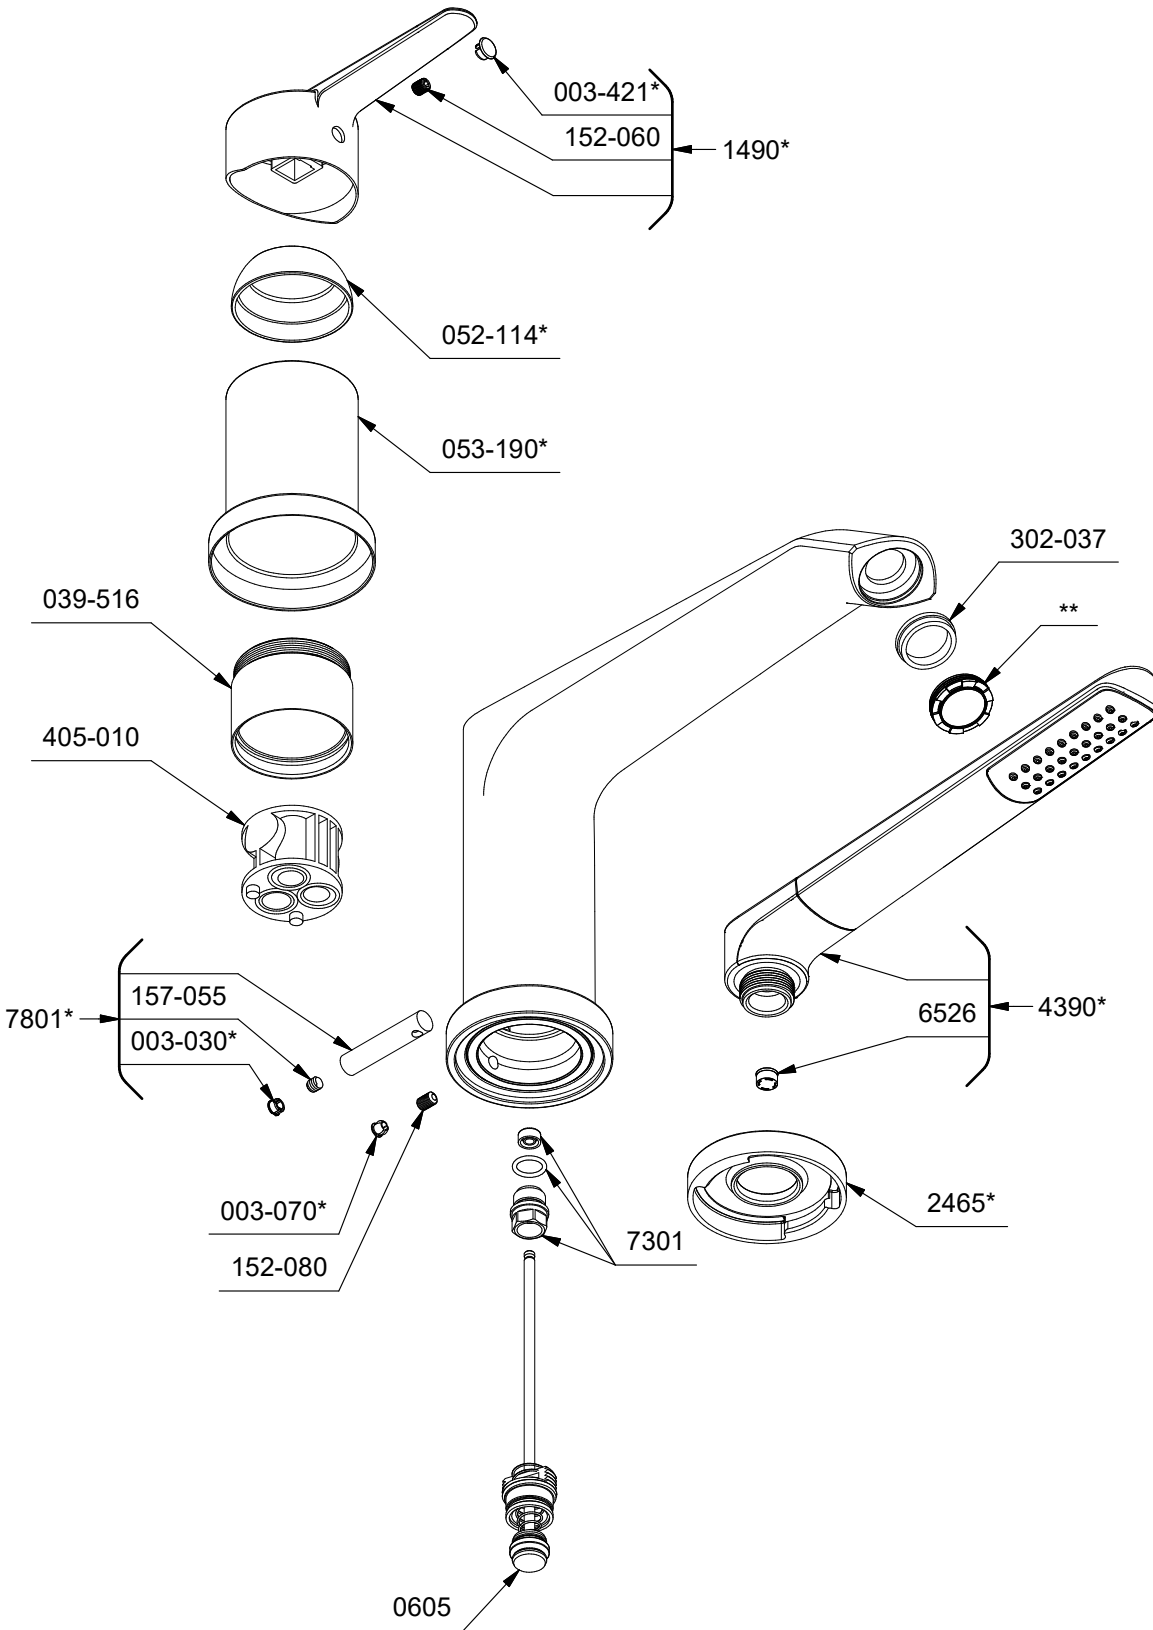

*Les dimensions, les modèles et les finis présentés peuvent différer. / Sizes, models and finishes may differ from those presented.

TOOL :
 500-009 (Tool wrench)

TVY16

Venty

3-piece Type P deck-mount tub filler with hand shower trim

*Sizes, models and finishes may differ from those presented.

*Finish determined by Suffix

Finish	Description
C	Chrome

**Aerator Kit (Include tool) :

S6-542 (full flow)

TOOL :

505-025 (Allen key 2.5mm)

500-002 (Plastic diverter rod tool)