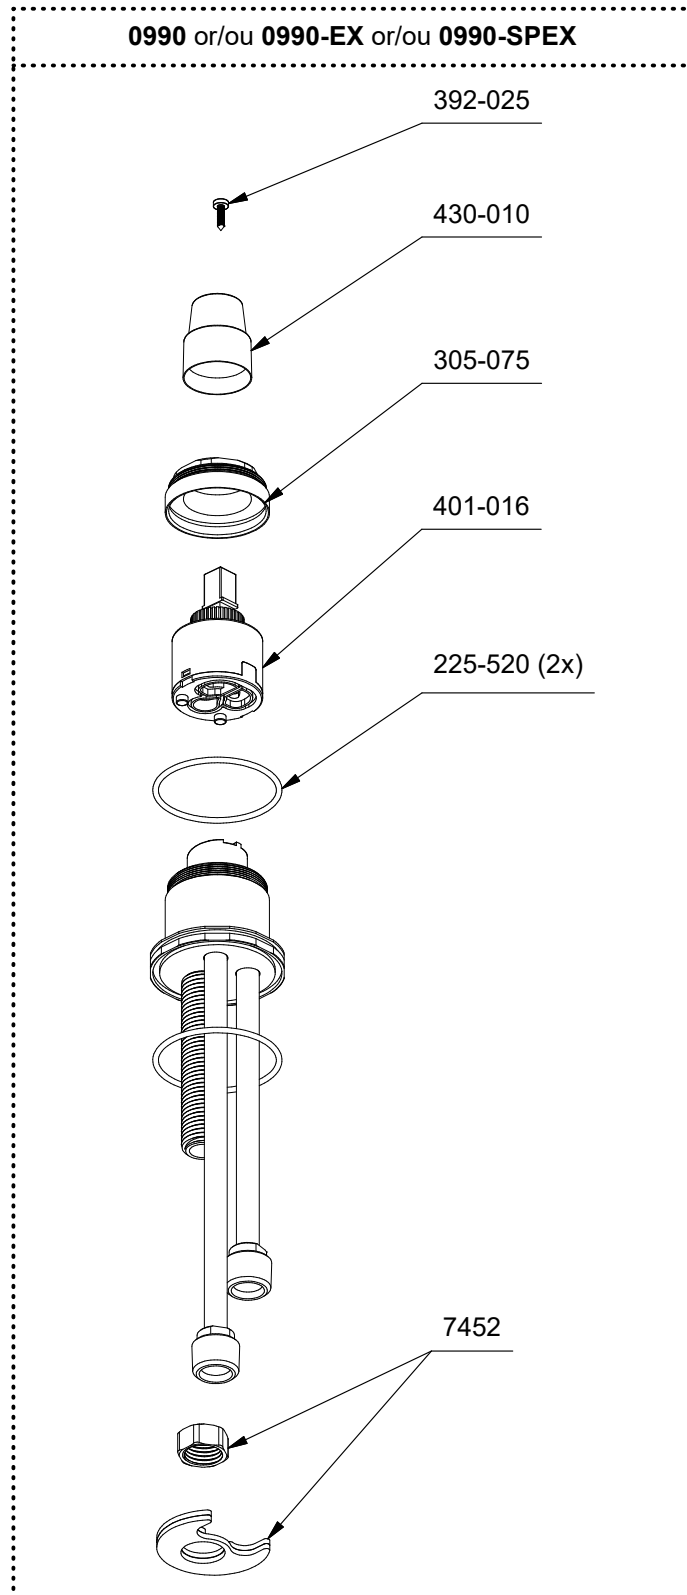

*Les dimensions, les modèles et les finis présentés peuvent différer. / Sizes, models and finishes may differ from those presented.

TOOL :
 500-009 (Tool wrench)

TVY16

Venty

3-piece Type P deck-mount tub filler with hand shower trim

*Sizes, models and finishes may differ from those presented.

*Finish determined by Suffix

Finish	Description
C	Chrome

**Aerator Kit (Include tool) :

S6-542 (full flow)

TOOL :

505-025 (Allen key 2.5mm)

500-002 (Plastic diverter rod tool)