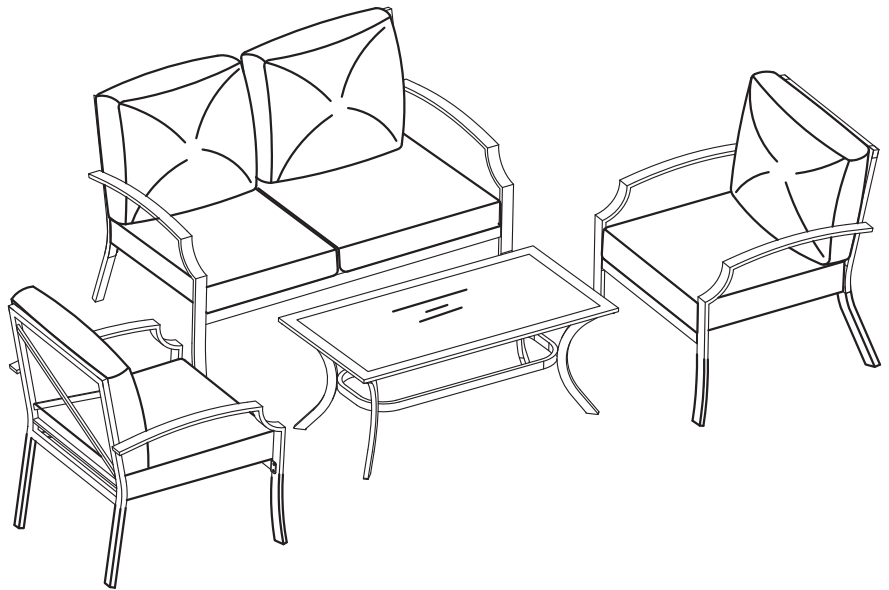

ASSEMBLY INSTRUCTION

4pc steel conversation set w/cushions

PT-OF0004

USA Teamson Design Co.

1-800-935-3959
Mon- Fri 9:00- 16:30 EST

support@teamson.com

EU Teamson UK. Ltd

+44 (0)1952-916050
Mon- Thu 09:00-17:00 GMT
Friday 09:00- 16:00