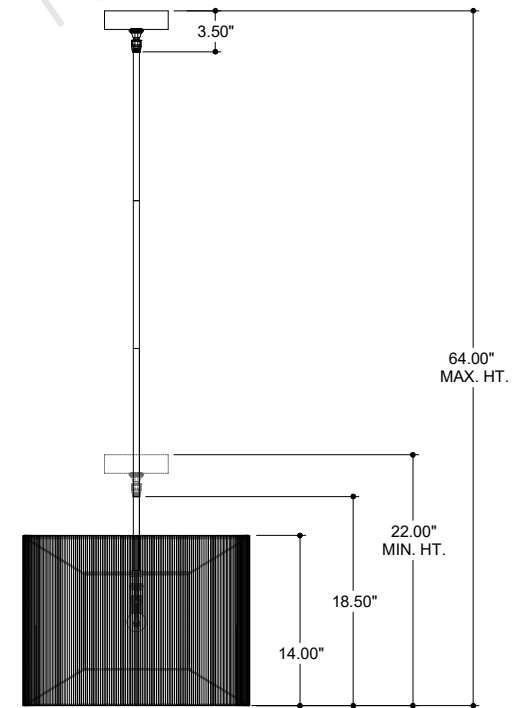

TOP VIEW

FRONT VIEW

SIDE VIEW

9000-0737

ALL WORK © 2020 CURREY & COMPANY