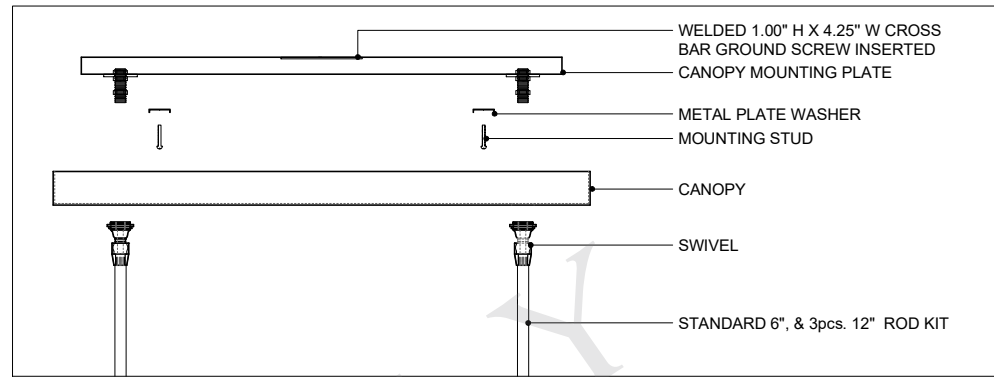

TOP VIEW

FRONT VIEW

SIDE VIEW

9000-0737

ALL WORK © 2020 CURREY & COMPANY