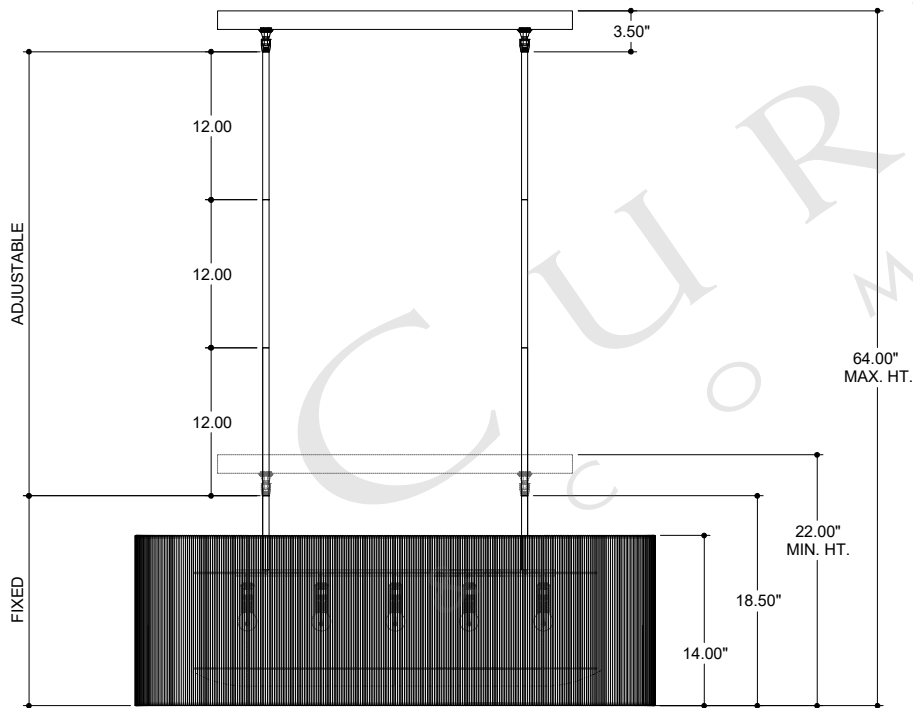

TOP VIEW

FRONT VIEW

SIDE VIEW

9000-0737

ALL WORK © 2020 CURREY & COMPANY