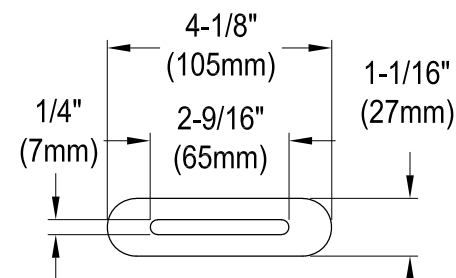

VTSQ602824C420,2,3,6,7,8

60" Acrylic Pedestal Tub with Drain

Drain Hole Size

Scale (3:1)

View B

Scale (5:1)

Section A-A

M14 x 120 (4 pcs)
M14 x 100 (1 pc)

VTSQ602824C420,2,3,6,7,8

Toe Touch Drain with Overflow Hole