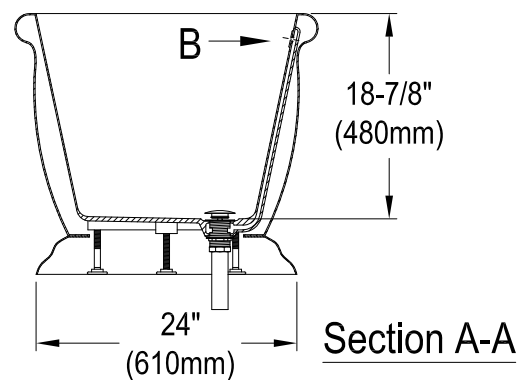

VTSQ602824C420,2,3,6,7,8

60" Acrylic Pedestal Tub with Drain

Drain Hole Size

Scale (3:1)

View B

Scale (5:1)

Section A-A

M14 x 120 (4 pcs)
M14 x 100 (1 pc)

VTSQ602824C420,2,3,6,7,8

Toe Touch Drain with Overflow Hole