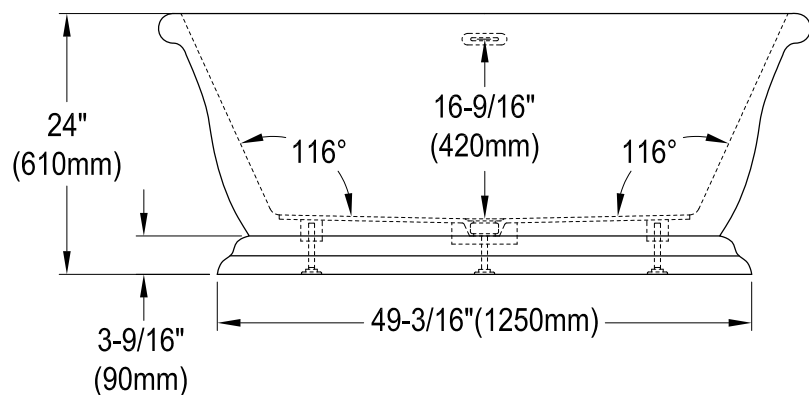

VTSQ602824C420,2,3,6,7,8

60" Acrylic Pedestal Tub with Drain

Drain Hole Size

Scale (3:1)

View B

Scale (5:1)

Section A-A

M14 x 120 (4 pcs)
M14 x 100 (1 pc)

VTSQ602824C420,2,3,6,7,8

Toe Touch Drain with Overflow Hole