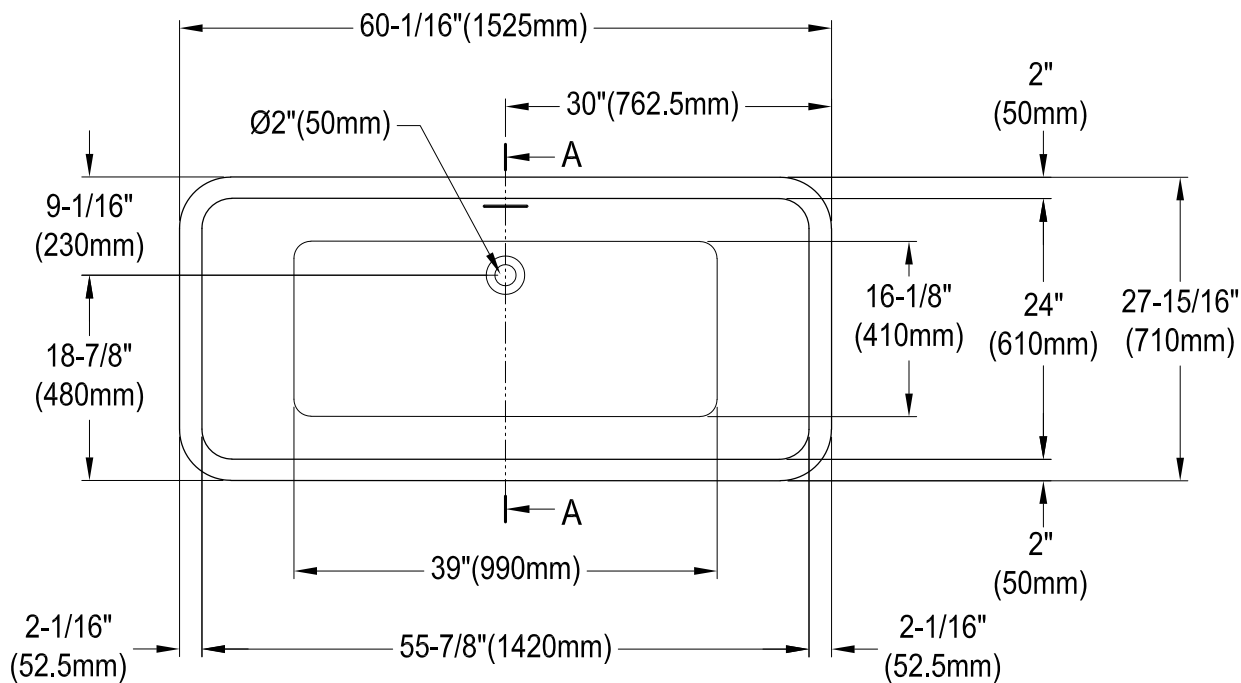

VTSQ602824C420,2,3,6,7,8

60" Acrylic Pedestal Tub with Drain

Drain Hole Size

Scale (3:1)

View B

Scale (5:1)

Section A-A

M14 x 120 (4 pcs)
M14 x 100 (1 pc)

VTSQ602824C420,2,3,6,7,8

Toe Touch Drain with Overflow Hole