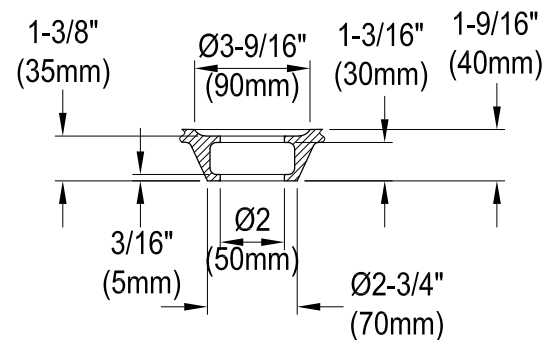

VTSQ602824C420,2,3,6,7,8

60" Acrylic Pedestal Tub with Drain

Drain Hole Size

Scale (3:1)

View B

Scale (5:1)

Section A-A

M14 x 120 (4 pcs)
M14 x 100 (1 pc)

VTSQ602824C420,2,3,6,7,8

Toe Touch Drain with Overflow Hole