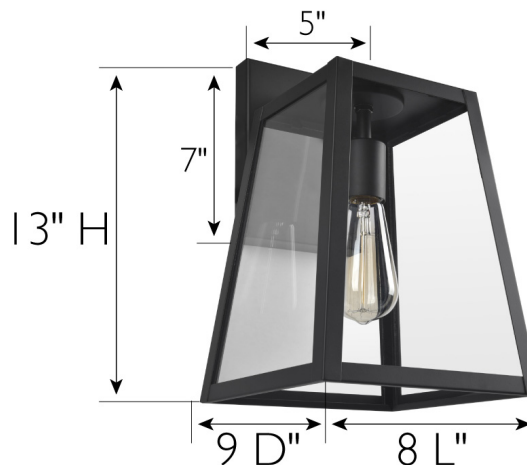

Branson I-Light Indoor/Outdoor Wall Light

Black Finish

SPECIFICATIONS

MOUNTING:	Wall Mount	LED BRIGHTNESS (LUMENS):	N/A
SLOPED CEILING ADAPTABLE:	No	LED COLOR CORRELATED TEMPERATURE (CCT):	N/A
LAMP TYPE 1:	Incandescent	LED COLOR RENDERING INDEX (CRI):	N/A
BULB INCLUDED:	No	LED EFFICACY:	N/A
WATTS PER BULB:	60W	LED AVERAGE RATED LIFE:	N/A
TOTAL WATTAGE:	60W	ENERGY EFFICIENT:	No
DIMMABLE:	Yes	LIGHTING AMPS:	0.5
MATERIAL CONSTRUCTION:	Steel/Glass	VOLTAGE:	120V
ASSEMBLED DIMENSIONS:	13" H x 8" L x 9" D		
WEIGHT:	5 lbs.		
BACKPLATE DIMENSIONS:	7" H x 5" W x 1" D		
CANOPY/PLATE DIMENSIONS:	N/A		
GLASS/SHADE DIMENSIONS:	10.13" H x 7.38" L x 7.38" D		
GLASS/SHADE MATERIAL:	Glass		
GLASS/SHADE TYPE:	Clear		
GLASS/SHADE COLOR:	Clear		