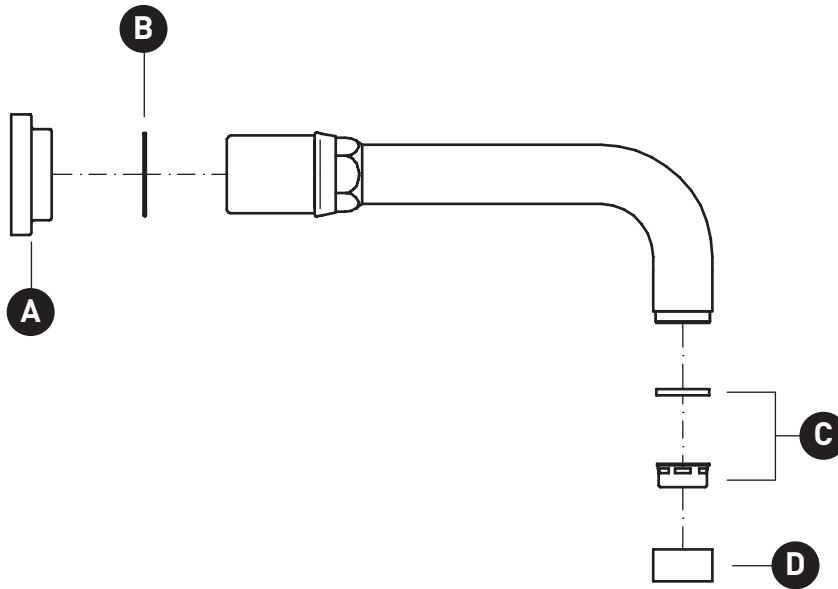

ORDER BY PART NUMBER

ILLUSTRATED PARTS

A2303

San Giovanni™ Wall Mount Tub Spout

ID	Kit Number	Finish
A	C7239*	See below
B	C7586.85	N/A
C	C7080	N/A
D	C2207/4	N/A

*Finish Determined by Suffix

Finish	Description
APC	Polished Chrome
MB	Matte Black
PN	Polished Nickel
STN	Satin Nickel
TCB	Tuscan Brass

Riobel

PERRIN & ROWE
LONDON

victoria ⊕ albert®

ROHL

VEUILLEZ EFFECTUER VOTRE COMMANDE
PAR NO DE RÉFÉRENCE

ILLUSTRATIONS DES PIÈCES

A2303

Bec de baignoire mural San Giovanni™