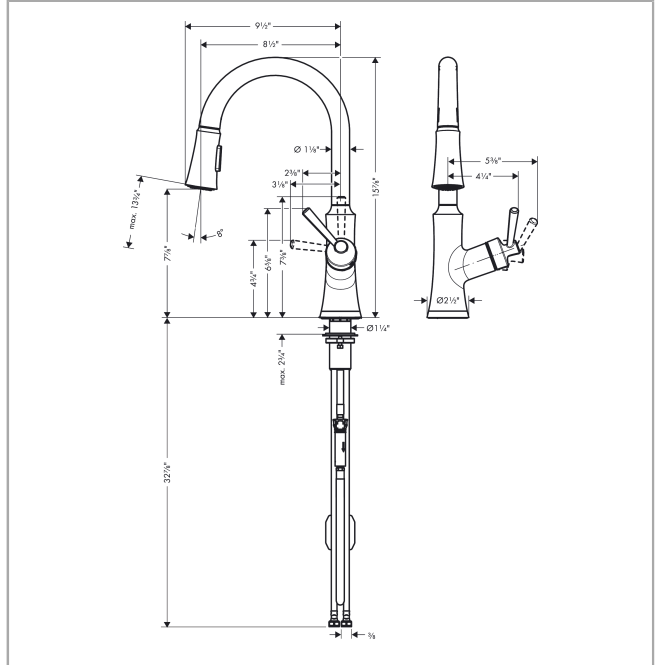

**Joleena**  
**HighArc Kitchen Faucet, 2-Spray Pull-Down, 1.75 GPM**  
 Finishes : **chrome** Part no. : **04793000**

**Description**

**Features**

- Swivel range 150°
- Aerated and needle spray
- Toggle spray diverter with pause feature (allows temporary stop of water stream)
- MagFit magnetic sprayhead docking
- Single-hole installation
- Flow: 1.75 GPM (6.6 L/Min)
- Ceramic cartridge
- 3/8" hoses
- Integrated double backflow prevention

**Item details**

List Price \$ 400.00

**Technology**

**Compliance**

**Product image**

**Scale drawing**

**Joleena**  
**HighArc Kitchen Faucet, 2-Spray Pull-Down, 1.75 GPM**  
Finishes : **chrome**    Part no. : **04793000**

Exploded drawing

Year of production: >01/20

**Joleena**  
**HighArc Kitchen Faucet, 2-Spray Pull-Down, 1.75 GPM**  
 Finishes : **chrome** Part no. : **04793000**

**Spare parts list**

Year of production: >01/20

Pos.	Description	Part no.	Price	PU
1	handle	93539000	-	1
2	cartridge, assy	93259000	-	1
3	handspray	93536830	-	1
4	spout cpl.	93538000	-	1
5	set of lever collars	93258000	-	1
6	escutcheon	93672000	-	1
7	fixing set	93263000	-	1
8	hose	93255000	-	1
9	back flow preventor cartridge	93443000	-	1
a	flange	93256000	-	1