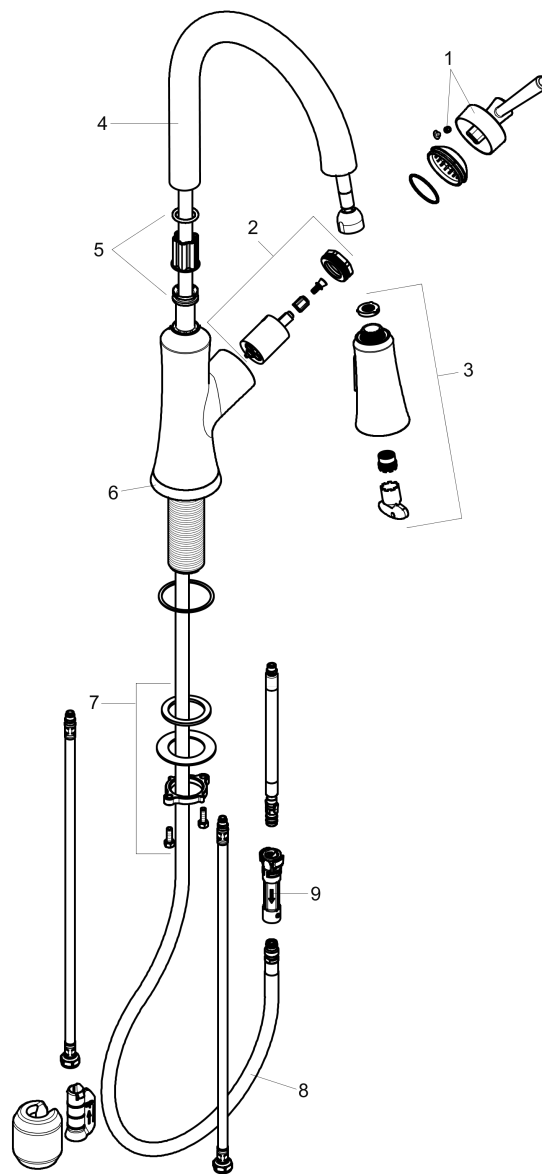

**Joleena**  
**HighArc Kitchen Faucet, 2-Spray Pull-Down, 1.75 GPM**  
 Finishes : **chrome** Part no. : **04793000**

**Description**

**Features**

- Swivel range 150°
- Aerated and needle spray
- Toggle spray diverter with pause feature (allows temporary stop of water stream)
- MagFit magnetic sprayhead docking
- Single-hole installation
- Flow: 1.75 GPM (6.6 L/Min)
- Ceramic cartridge
- 3/8" hoses
- Integrated double backflow prevention

**Item details**

List Price \$ 400.00

**Technology**

**Compliance**

**Product image**

**Scale drawing**

**Joleena**  
**HighArc Kitchen Faucet, 2-Spray Pull-Down, 1.75 GPM**  
Finishes : **chrome**    Part no. : **04793000**

Exploded drawing

Year of production: >01/20

**Joleena**  
**HighArc Kitchen Faucet, 2-Spray Pull-Down, 1.75 GPM**  
 Finishes : **chrome** Part no. : **04793000**

**Spare parts list**

Year of production: >01/20

Pos.	Description	Part no.	Price	PU
1	handle	93539000	-	1
2	cartridge, assy	93259000	-	1
3	handspray	93536830	-	1
4	spout cpl.	93538000	-	1
5	set of lever collars	93258000	-	1
6	escutcheon	93672000	-	1
7	fixing set	93263000	-	1
8	hose	93255000	-	1
9	back flow preventor cartridge	93443000	-	1
a	flange	93256000	-	1