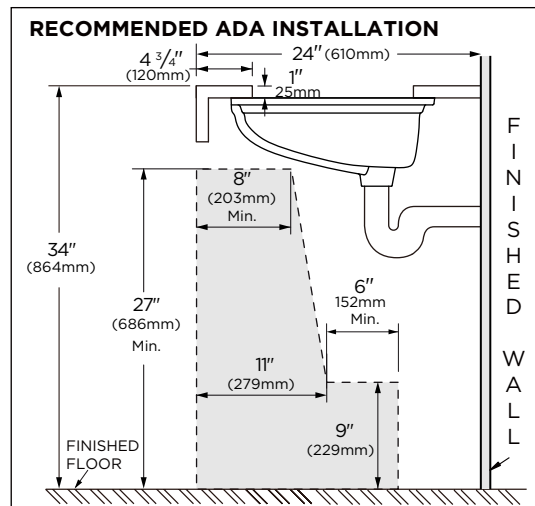

Warranty:

- Limited Lifetime on Vitreous China, refer to the website for more details.

NOTES: All dimensions are in inches and millimeters. Illustrations may not be drawn to scale.

IMPORTANT:

Dimensions of fixtures are nominal and may vary within the range of tolerances established by ASME standard A112.19.2/CSA B45.1

PLUMBERS NOTE: The sealing compound containing oil should never be used when installing basin under a marble slab.

Due to variation in ware, we recommend using basin as a template. Anchoring device furnished only when specified.