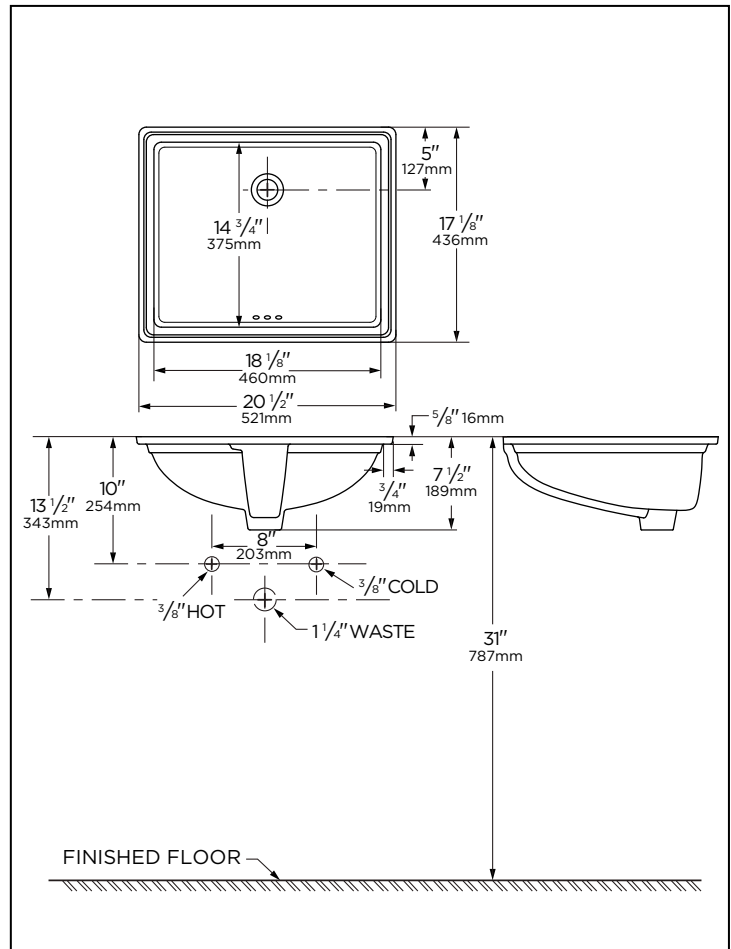

Warranty:

- Limited Lifetime on Vitreous China, refer to the website for more details.

NOTES: All dimensions are in inches and millimeters. Illustrations may not be drawn to scale.

IMPORTANT:

Dimensions of fixtures are nominal and may vary within the range of tolerances established by ASME standard A112.19.2/CSA B45.1

PLUMBERS NOTE: The sealing compound containing oil should never be used when installing basin under a marble slab.

Due to variation in ware, we recommend using basin as a template. Anchoring device furnished only when specified.