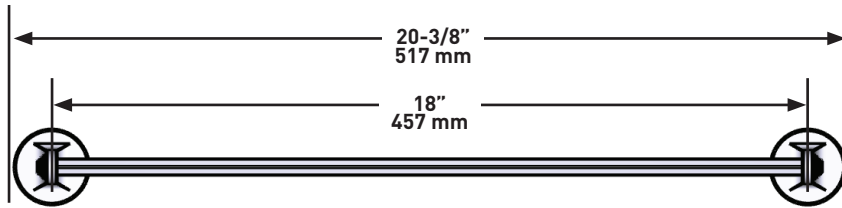

DESCRIPTION

- Length cannot be cut down

WARRANTY

- Most products or parts carry "Limited Warranties" against manufacturing defects. For US customers please visit houseofrohl.com/support and for Canadian customers please visit houseofrohl.ca/support for complete product and finish warranty.

SPECIFICATIONS

Modelle™
18" Towel Bar

MODELS: MD25WTB18

For warranty or additional information, contact:

U.S.A.
houseofrohl.com/support
1-800-777-9762

QUEBEC / MARITIMES / WESTERN CANADA
houseofrohl.ca/support
1-866-473-8442

SPÉCIFICATIONS**Modelle^{MC}**

Porte-serviette 18"

MODÈLES : MD25WTB18

Pour la garantie ou des informations supplémentaires, contactez:

U.S.A.
houseofrohl.com/support
 1-800-777-9762

QUÉBEC / MARITIMES / OUEST CANADIEN
houseofrohl.ca/support
 1-866-473-8442