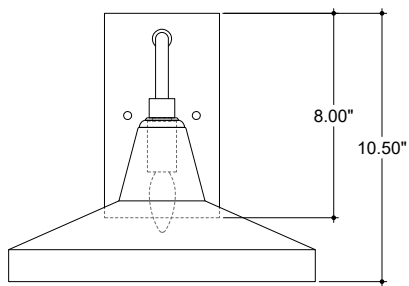

ITEM: 5500-0055

Overall Dimensions

Height: 10.5"

Width: 12"

Depth: 20.5"

TOP VIEW

FRONT VIEW

SIDE VIEW