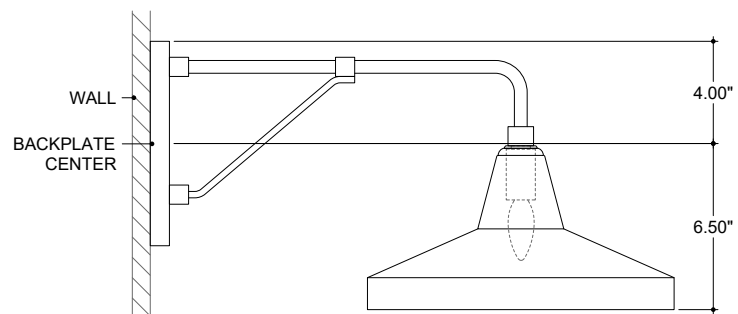

ITEM: 5500-0055

Overall Dimensions

Height: 10.5"

Width: 12"

Depth: 20.5"

TOP VIEW

FRONT VIEW

SIDE VIEW