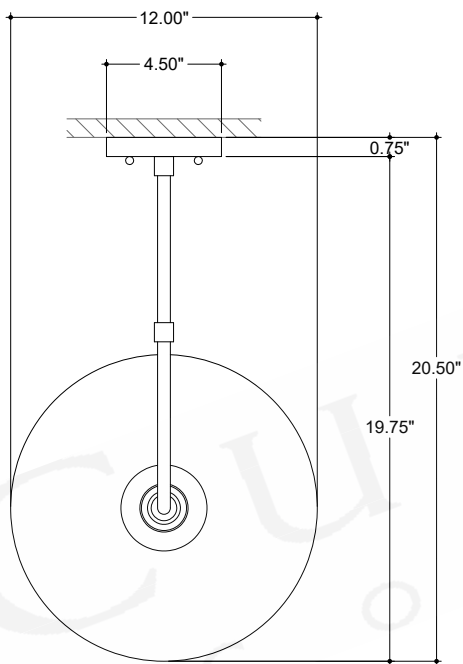

ITEM: 5500-0055

Overall Dimensions

Height: 10.5"

Width: 12"

Depth: 20.5"

TOP VIEW

FRONT VIEW

SIDE VIEW