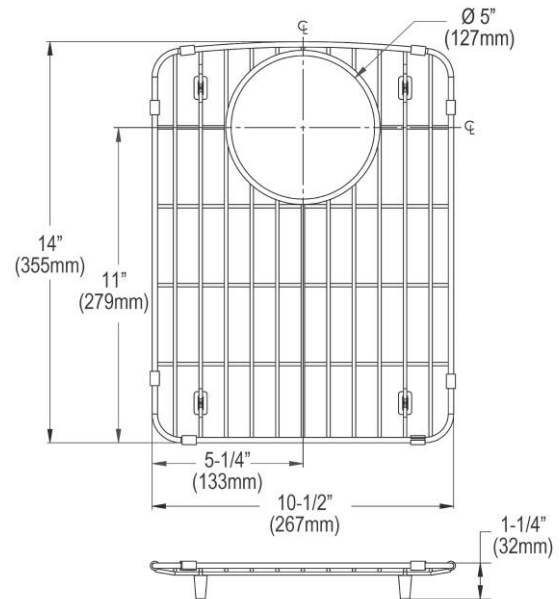

PART: _____ QTY: _____

PROJECT: _____

CONTACT: _____

DATE: _____

NOTES: _____

APPROVAL: _____

In keeping with our policy of continuing product improvement, Elkay reserves the right to change product specifications without notice. Please visit elkay.com for the most current version of Elkay product specification sheets. This specification describes an Elkay product with design, quality, and functional benefits to the user. When making a comparison of other producers' offerings, be certain these features are not overlooked.